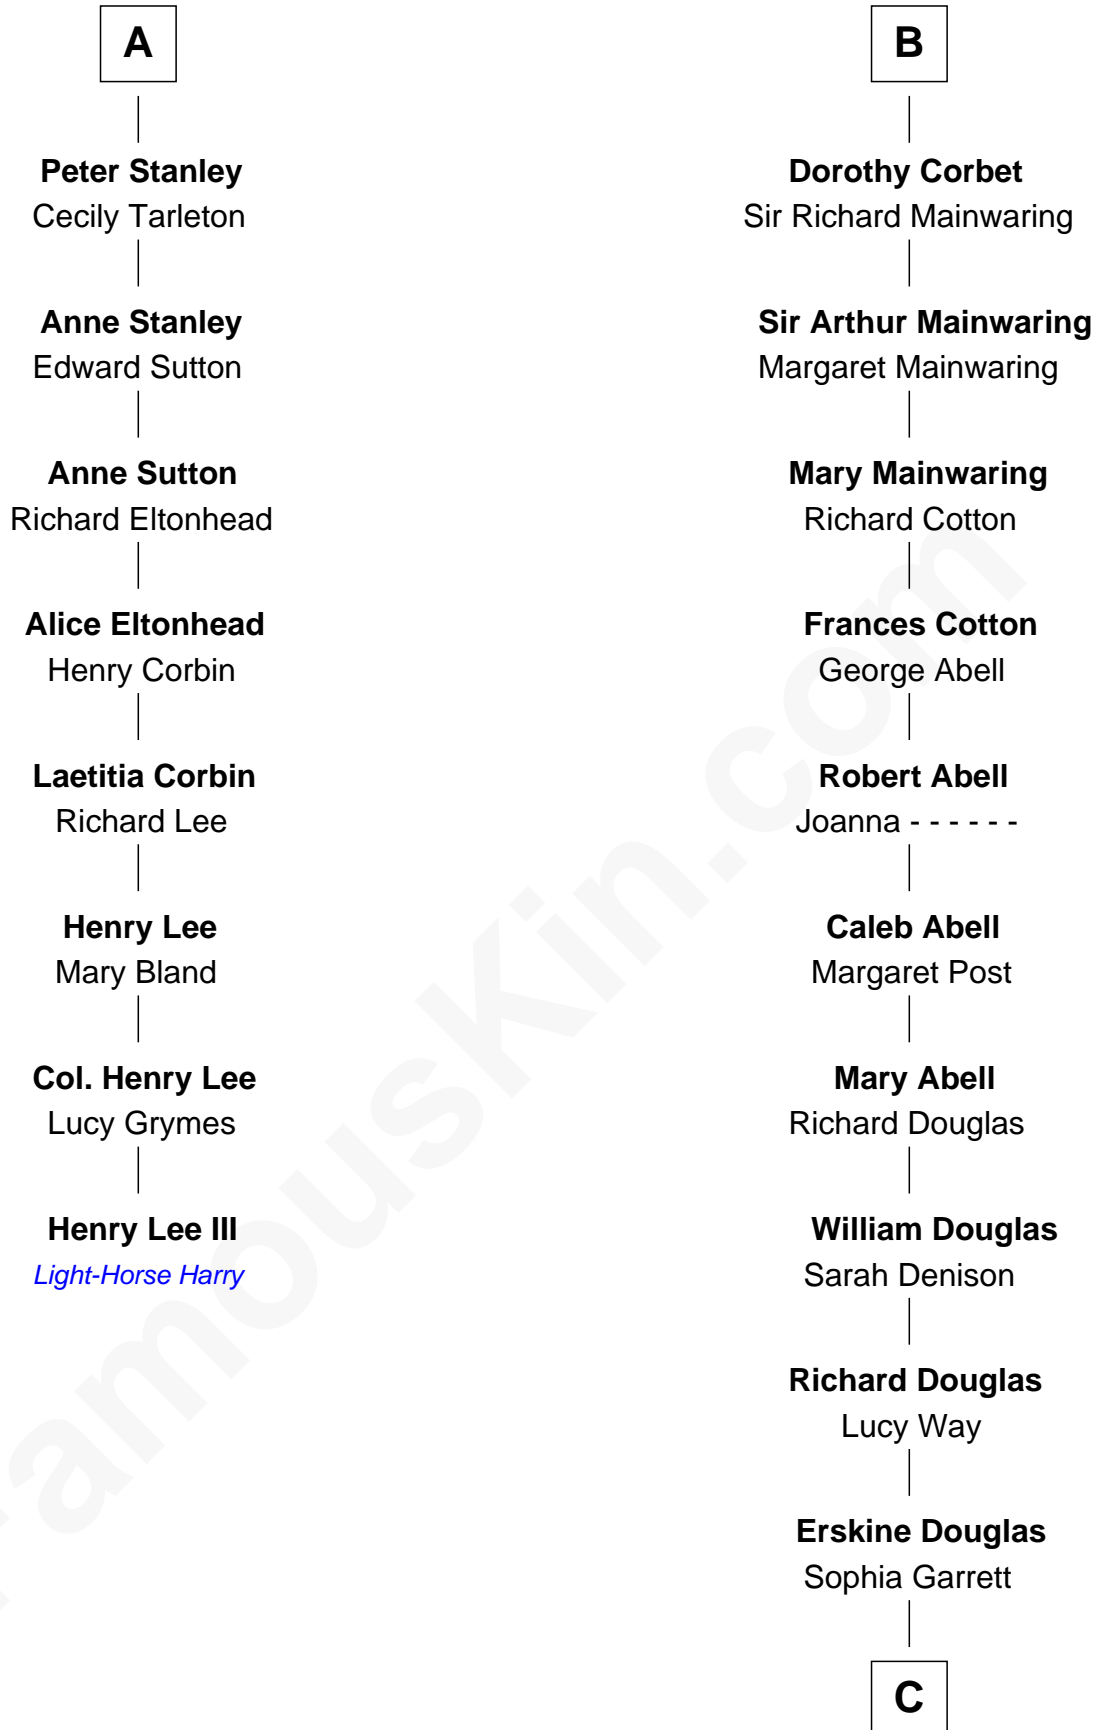

FamousKin.com Relationship Chart of

Henry Lee III

9th Governor of Virginia

14th cousin 7 times removed of

Illeana Douglas

TV and Movie Actress

Ralph de Stafford

with wife
Katherine de Hastang

with wife
Margaret de Audley

C

Emma Jane Douglas

Col. George Taliaferro Shackelford

Lena Priscilla Shackelford

Edouard Gregory Hesselberg

Melvyn Edouard Hesselberg

Rosalind Hightower