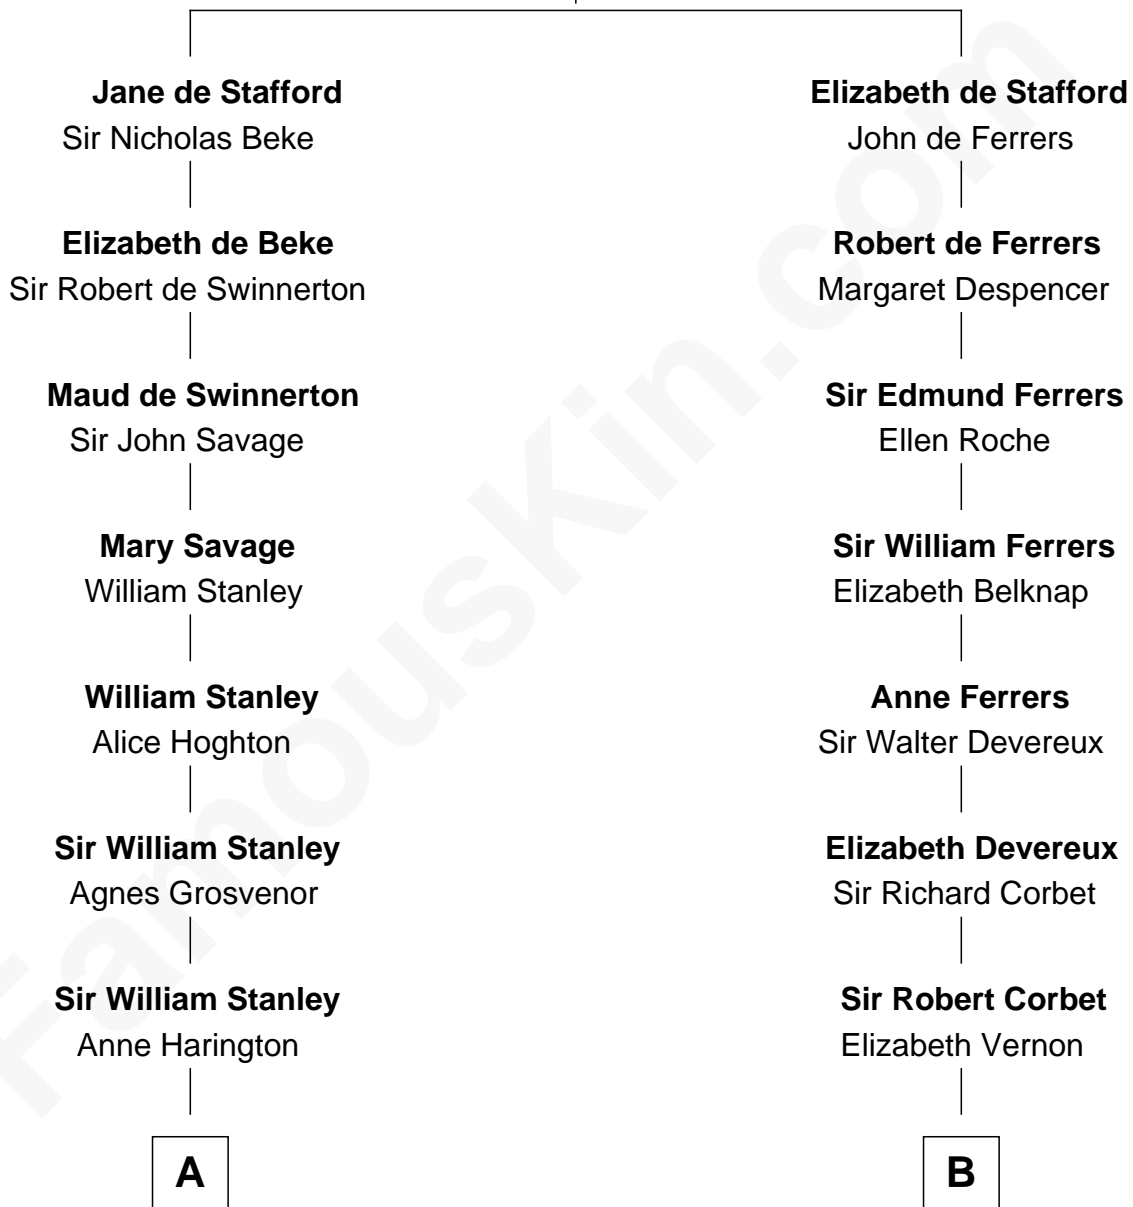

FamousKin.com Relationship Chart of

Henry Lee III

9th Governor of Virginia

14th cousin 7 times removed of

Illeana Douglas

TV and Movie Actress

Ralph de Stafford

with wife
Katherine de Hastang

with wife
Margaret de Audley

C

Emma Jane Douglas

Col. George Taliaferro Shackelford

Lena Priscilla Shackelford

Edouard Gregory Hesselberg

Melvyn Edouard Hesselberg

Rosalind Hightower