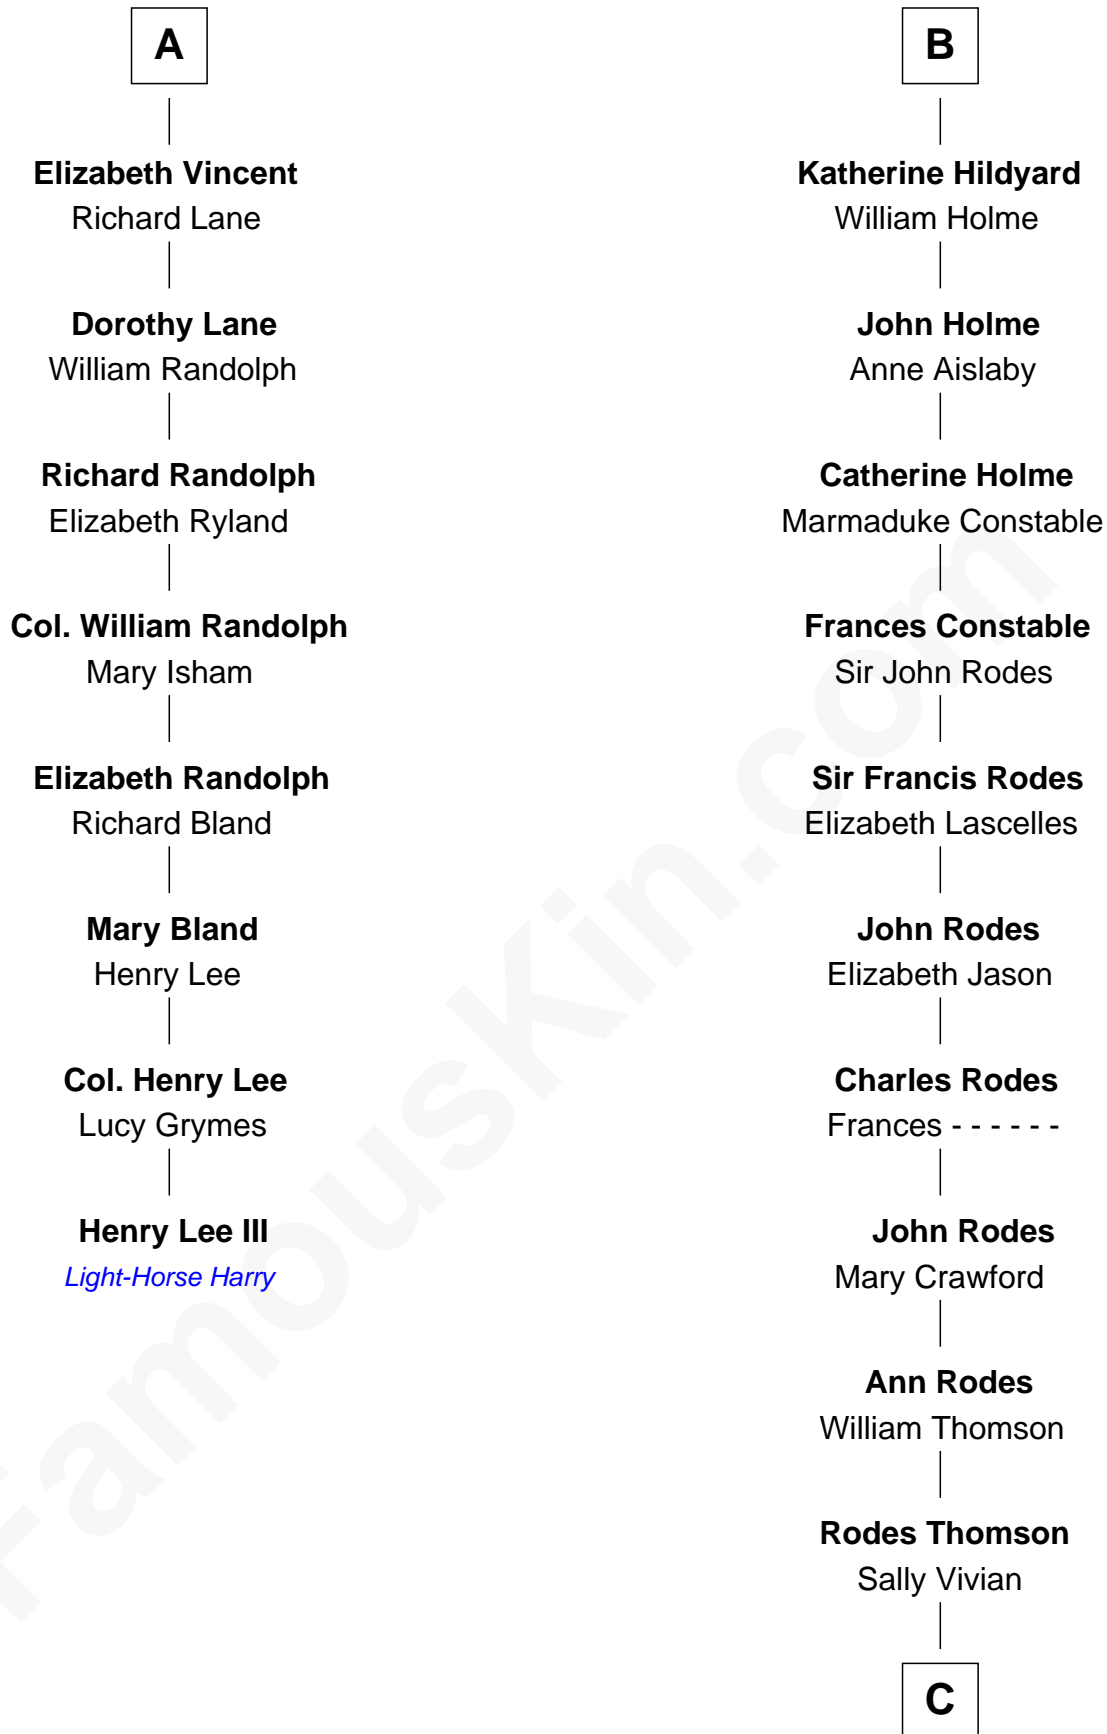

FamousKin.com Relationship Chart of

Henry Lee III

9th Governor of Virginia

14th cousin 7 times removed of

Melvyn Douglas

Movie Actor

Edward III, King of England

Philippa of Hainault

C

Nancy Thomson

Thomas Johnson Garrett

Sophia Garrett

Erskine Douglas

Emma Jane Douglas

Col. George Taliaferro Shackelford

Lena Priscilla Shackelford