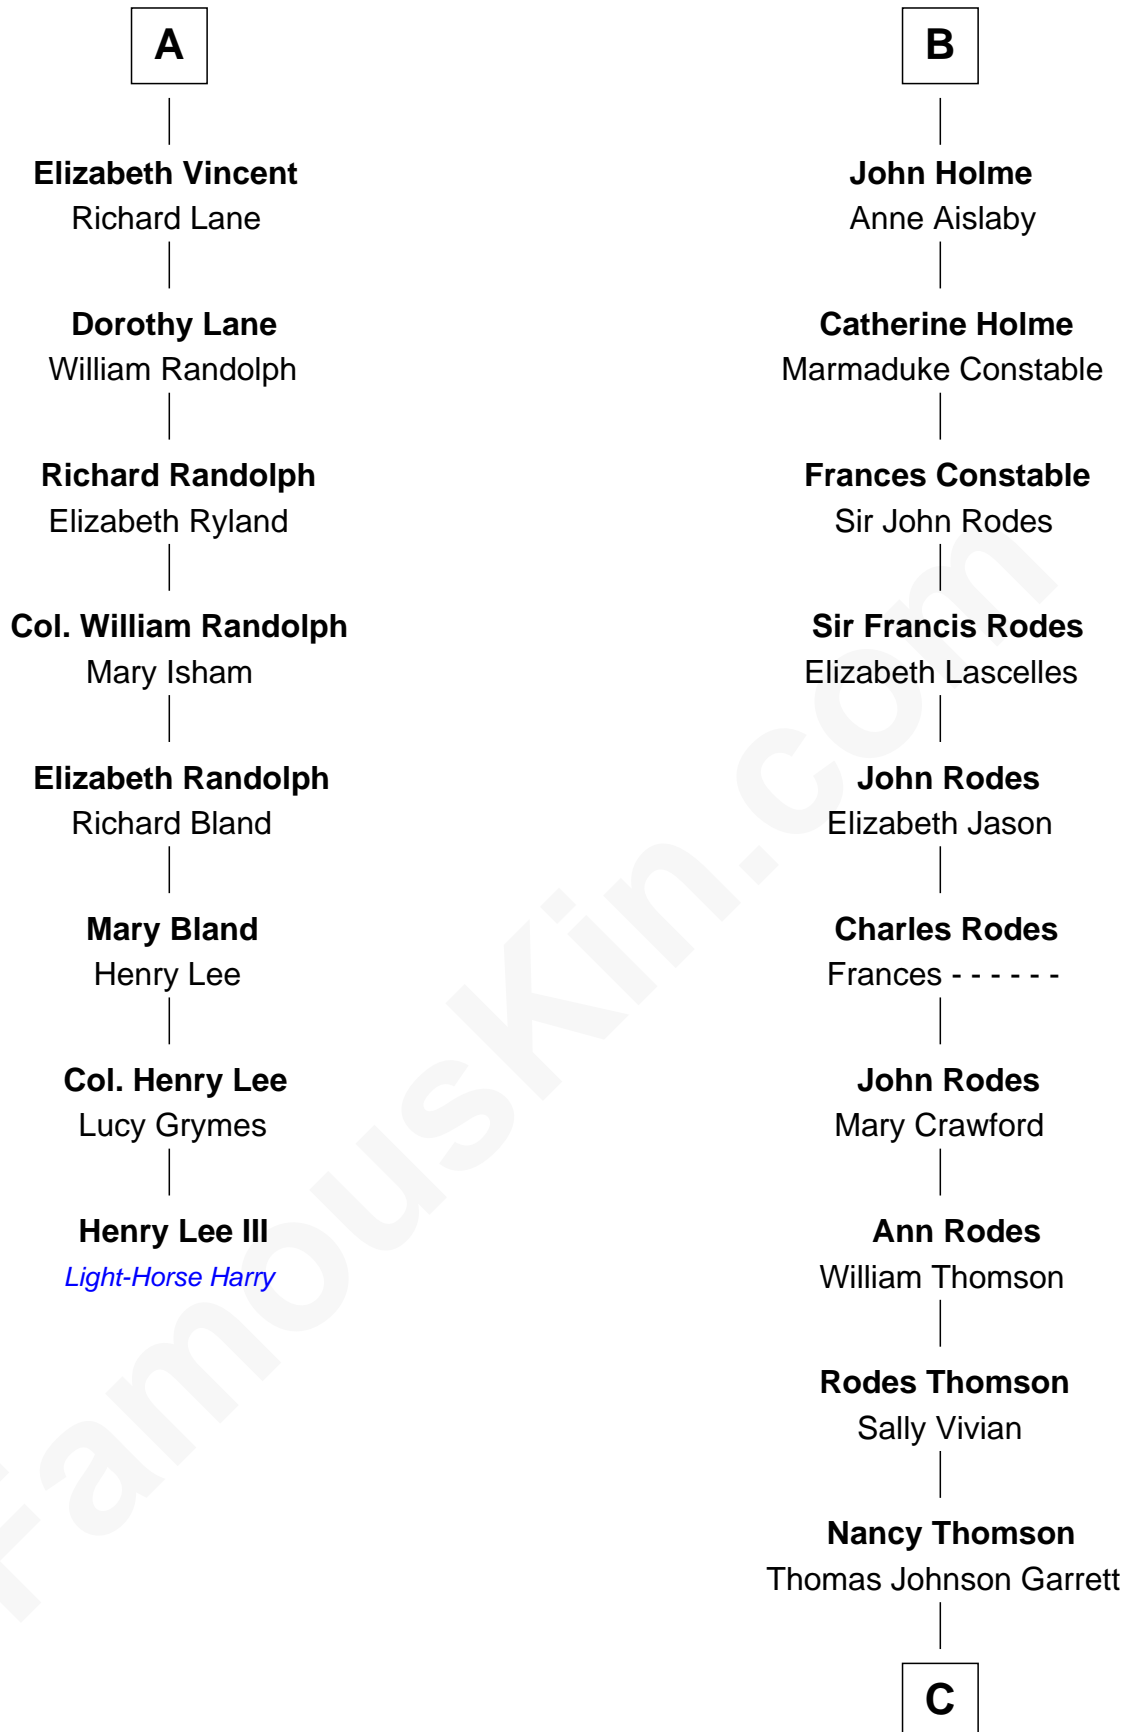

# FamousKin.com Relationship Chart of

**Henry Lee III**

*9th Governor of Virginia*

14th cousin 6 times removed of

**Melvyn Douglas**

*Movie Actor*

**Sir Ralph de Neville**

Alice de Audley

Sir Henry Percy

**Sir Henry Percy**

Elizabeth Mortimer

**Elizabeth Percy**

Sir John Clifford

**Mary Clifford**

Sir Philip Wentworth

**Elizabeth Wentworth**

Sir Martin de la See

**Joan de la See**

Sir Piers Hildyard

**Katherine Hildyard**

William Holme

**B**

**C**

**Sophia Garrett**

Erskine Douglas

**Emma Jane Douglas**

Col. George Taliaferro Shackelford

**Lena Priscilla Shackelford**

Edouard Gregory Hesselberg

**Melvyn Douglas**

*Movie Actor*

FamousKin.com