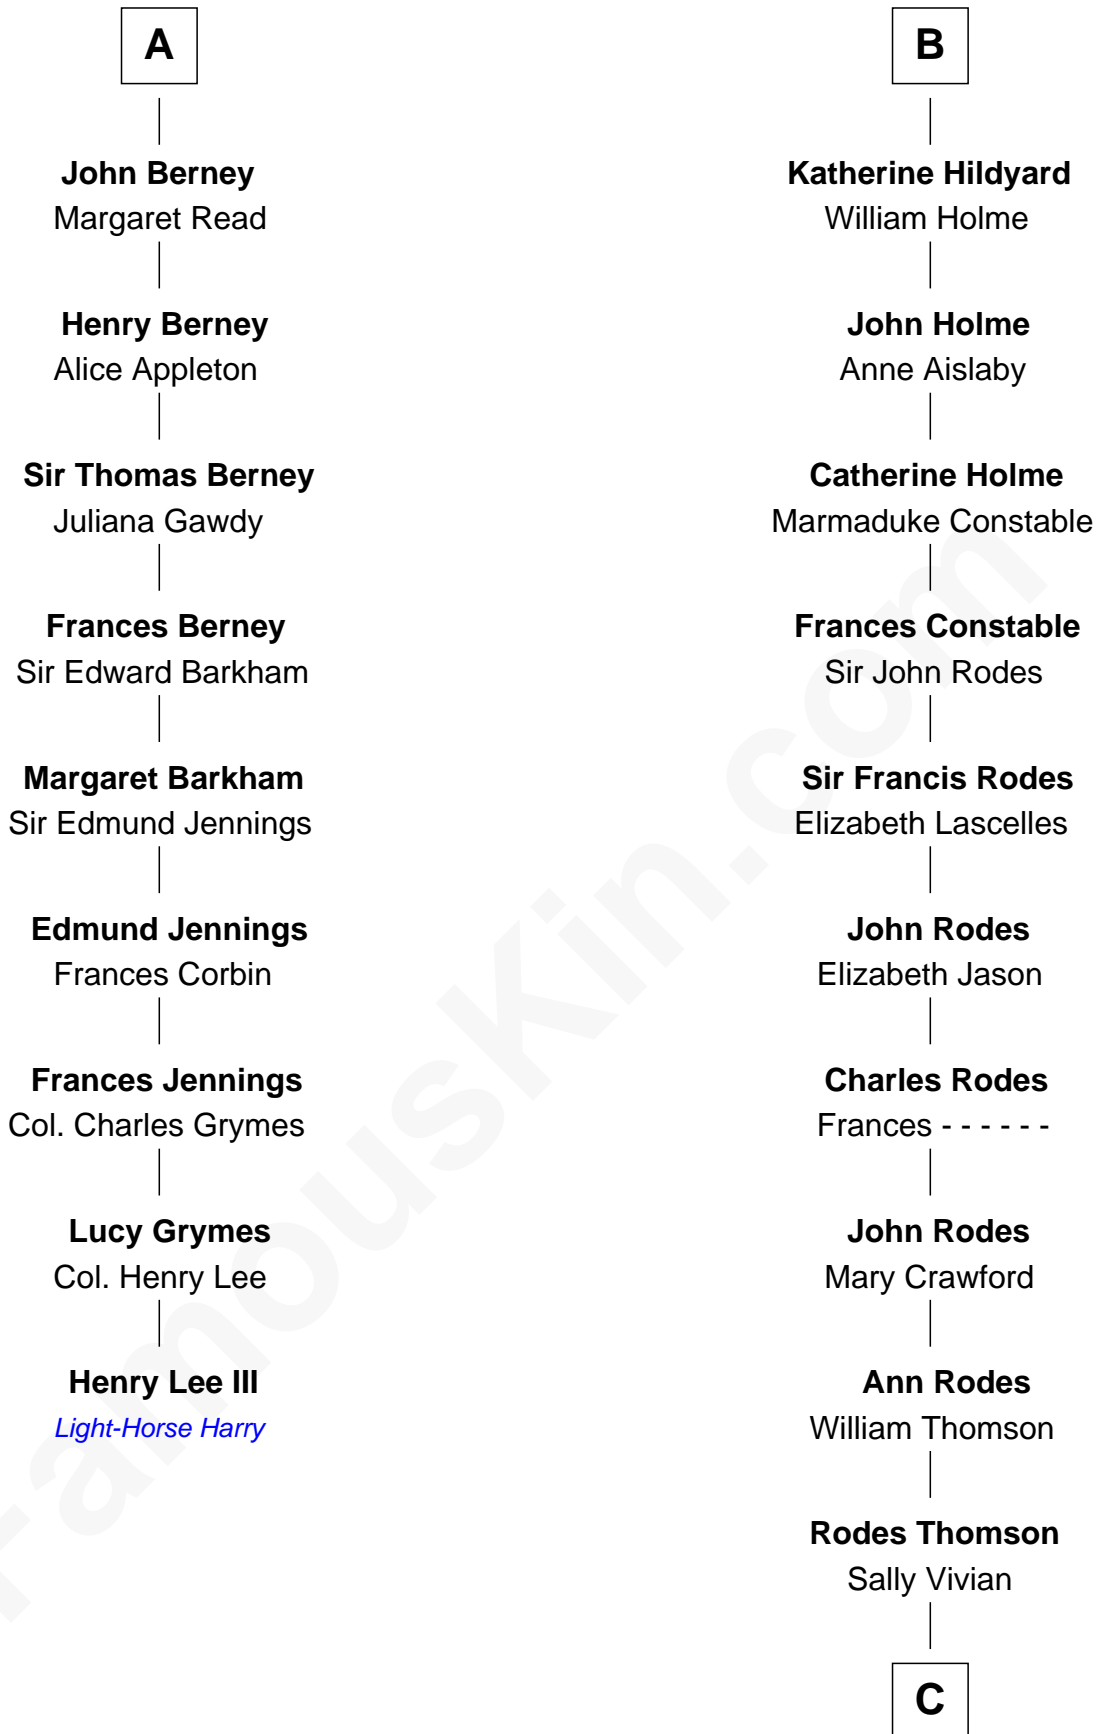

FamousKin.com Relationship Chart of

Henry Lee III

9th Governor of Virginia

15th cousin 6 times removed of

Melvyn Douglas

Movie Actor

William de Montagu
Katherine de Grandison

Sibyl de Montagu
Sir Edmund Fitzalan

Philippe Fitzalan
Sir Richard Sergeaux

Elizabeth Sergeaux
Sir William Marney

Emma Marney
Sir Thomas Tyrrell

Humphrey Tyrrell
Isabel Helion

Anne Tyrrell
Sir Roger Wentworth

Margery Wentworth
John Berney

A

Philippa de Montagu
Sir Roger de Mortimer

Edmund Mortimer
Philippa Plantagenet

Elizabeth Mortimer
Sir Henry Percy

Elizabeth Percy
Sir John Clifford

Mary Clifford
Sir Philip Wentworth

Elizabeth Wentworth
Sir Martin de la See

Joan de la See
Sir Piers Hildyard

B

C

Nancy Thomson

Thomas Johnson Garrett

Sophia Garrett

Erskine Douglas

Emma Jane Douglas

Col. George Taliaferro Shackelford