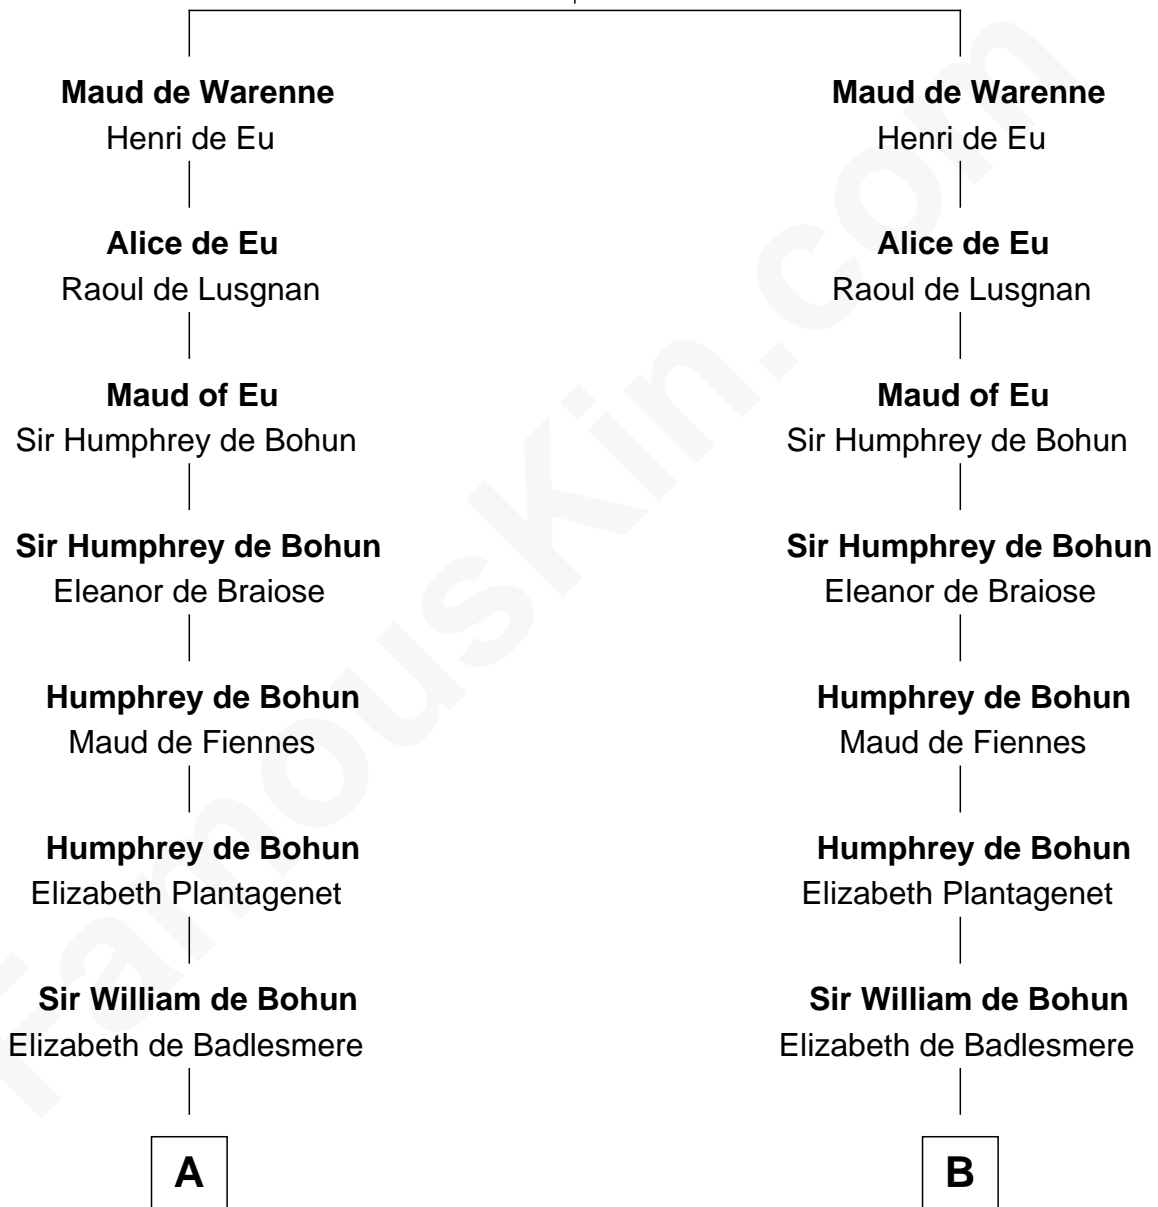

FamousKin.com Relationship Chart of

Henry Lee III

9th Governor of Virginia

20th cousin 1 time removed of

Thomas Jefferson

3rd U.S. President and Signer of the Declaration of Independence

Hamelin de Warenne

Isabel de Warenne