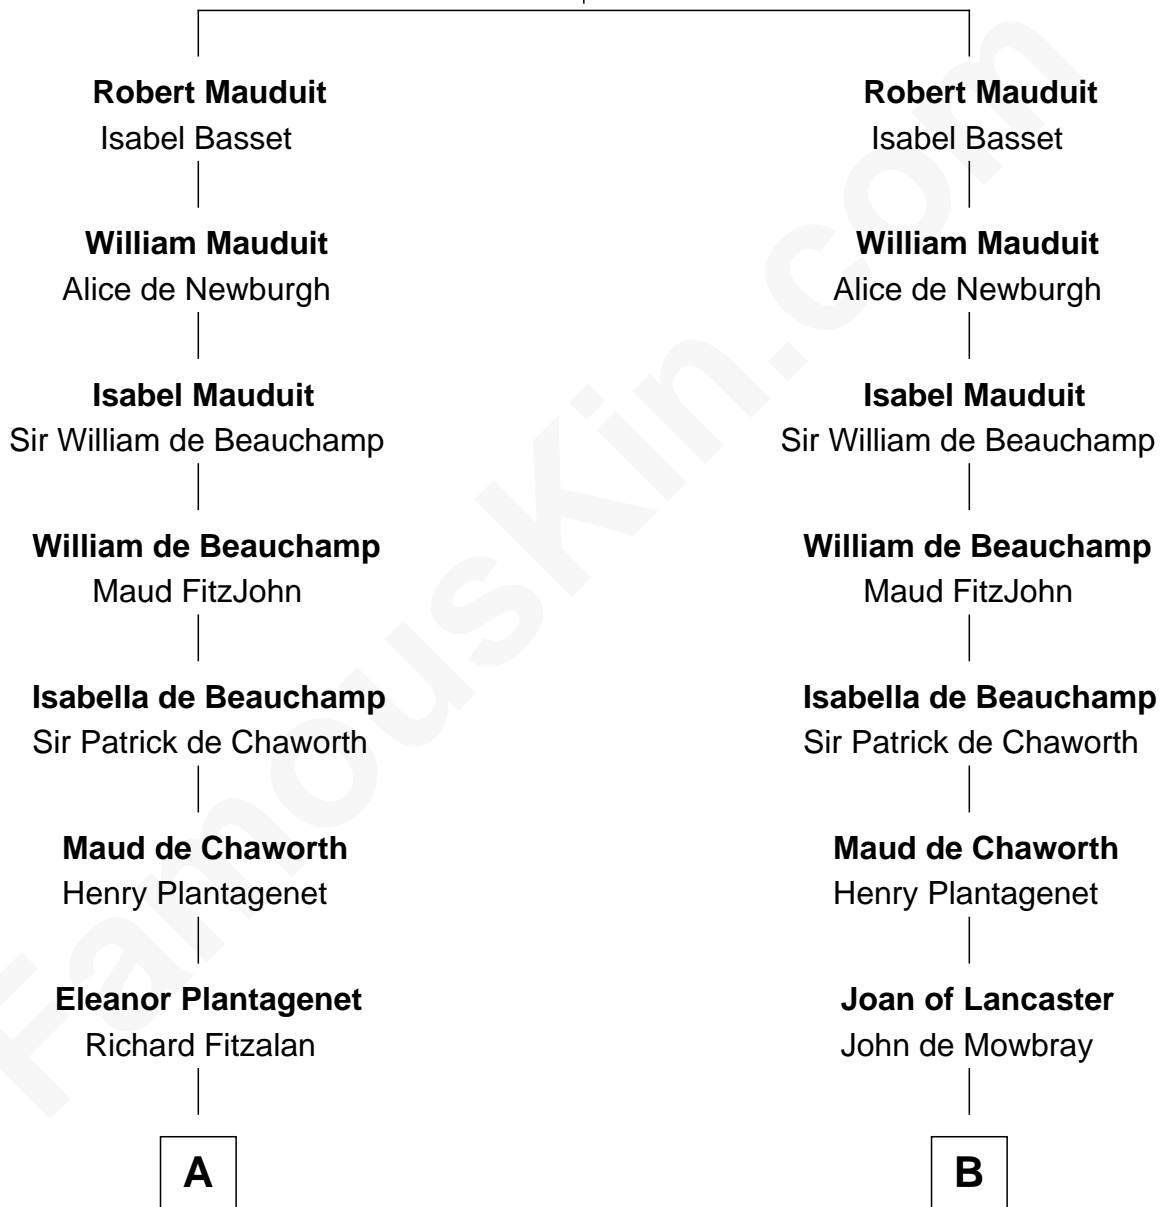

William Mauduit

Isabel de St. Liz