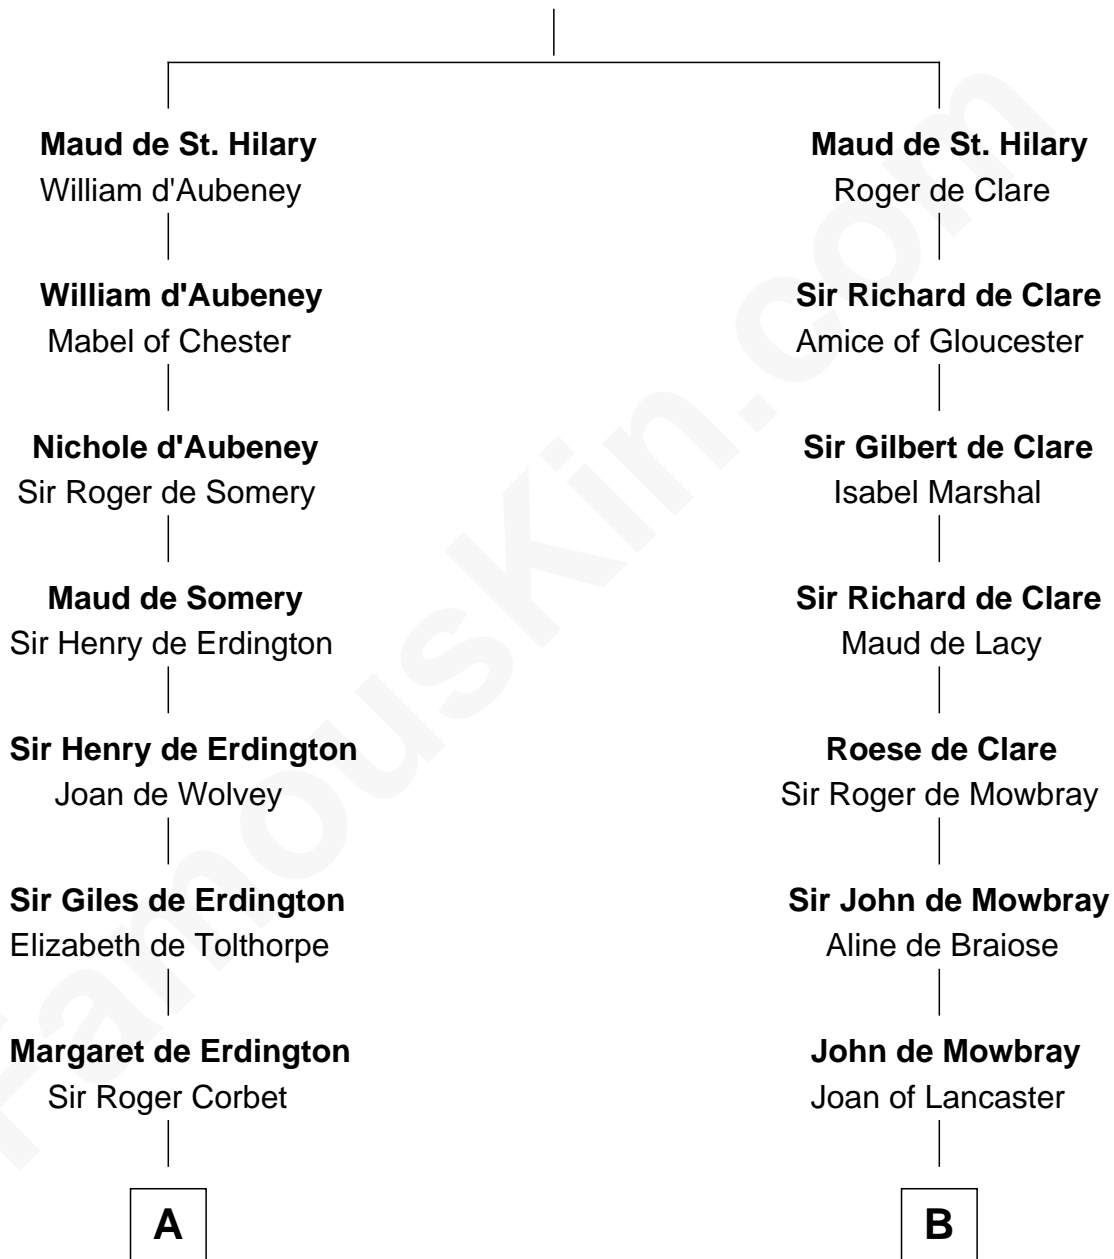

James de St. Hilary

Aveline - - - - -