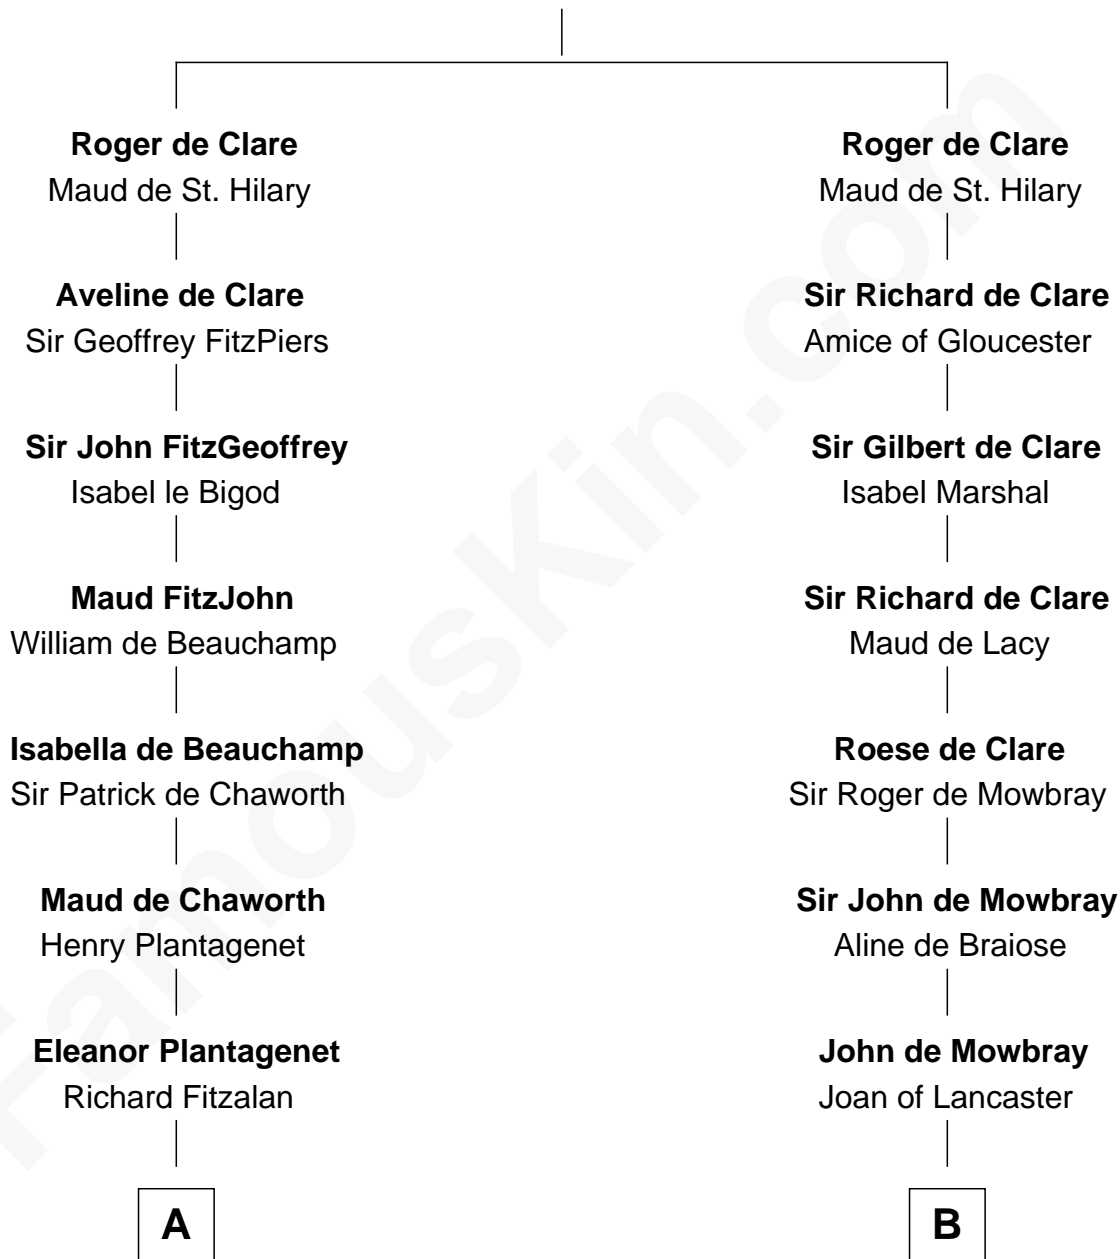

FamousKin.com

Relationship Chart of

Henry Lee III

9th Governor of Virginia

20th cousin 1 time removed of

Thomas Jefferson

3rd U.S. President and Signer of the Declaration of Independence

Richard Fitzgilbert de Clare
Adeliza de Meschines

C

Laetitia Corbin

Richard Lee

Henry Lee

Mary Bland

Col. Henry Lee

Lucy Grymes

Henry Lee III