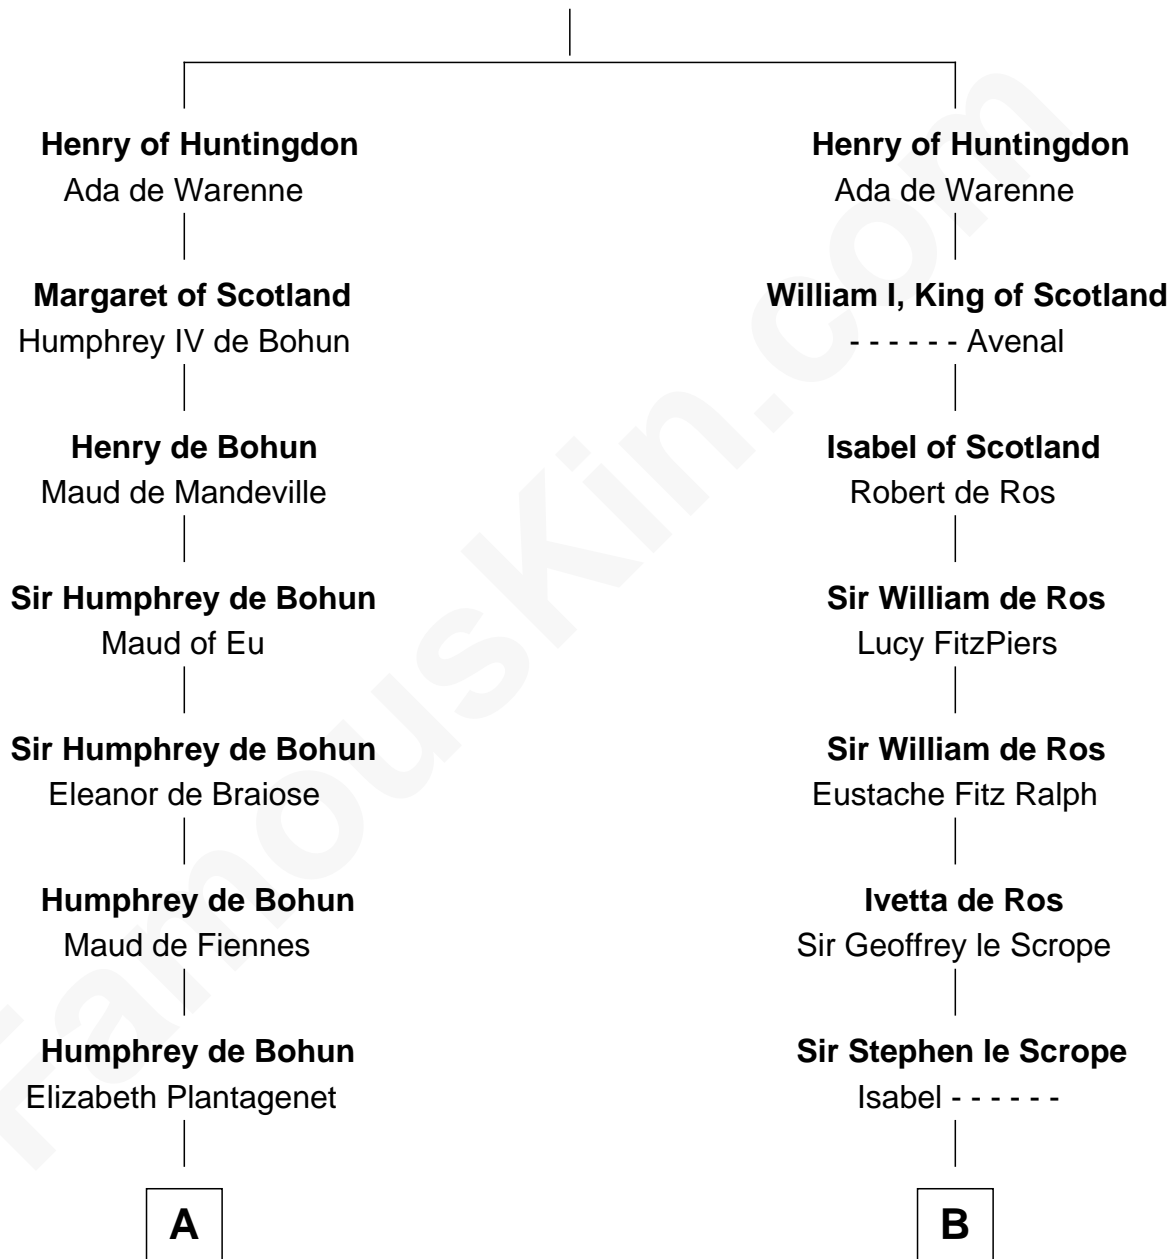

FamousKin.com Relationship Chart of

Henry Lee III

9th Governor of Virginia

21st cousin of

Thomas Jefferson

3rd U.S. President and Signer of the Declaration of Independence

David I, King of Scotland
Maud of Northumberland

C

Alice Eltonhead

Henry Corbin

Laetitia Corbin

Richard Lee

Henry Lee

Mary Bland

Col. Henry Lee

Lucy Grymes

Henry Lee III

Light-Horse Harry

D

Henry Isham

Katherine Banks

Mary Isham

Col. William Randolph

Isham Randolph

Jane Rogers

Jane Randolph

Peter Jefferson

Thomas Jefferson

3rd U.S. President