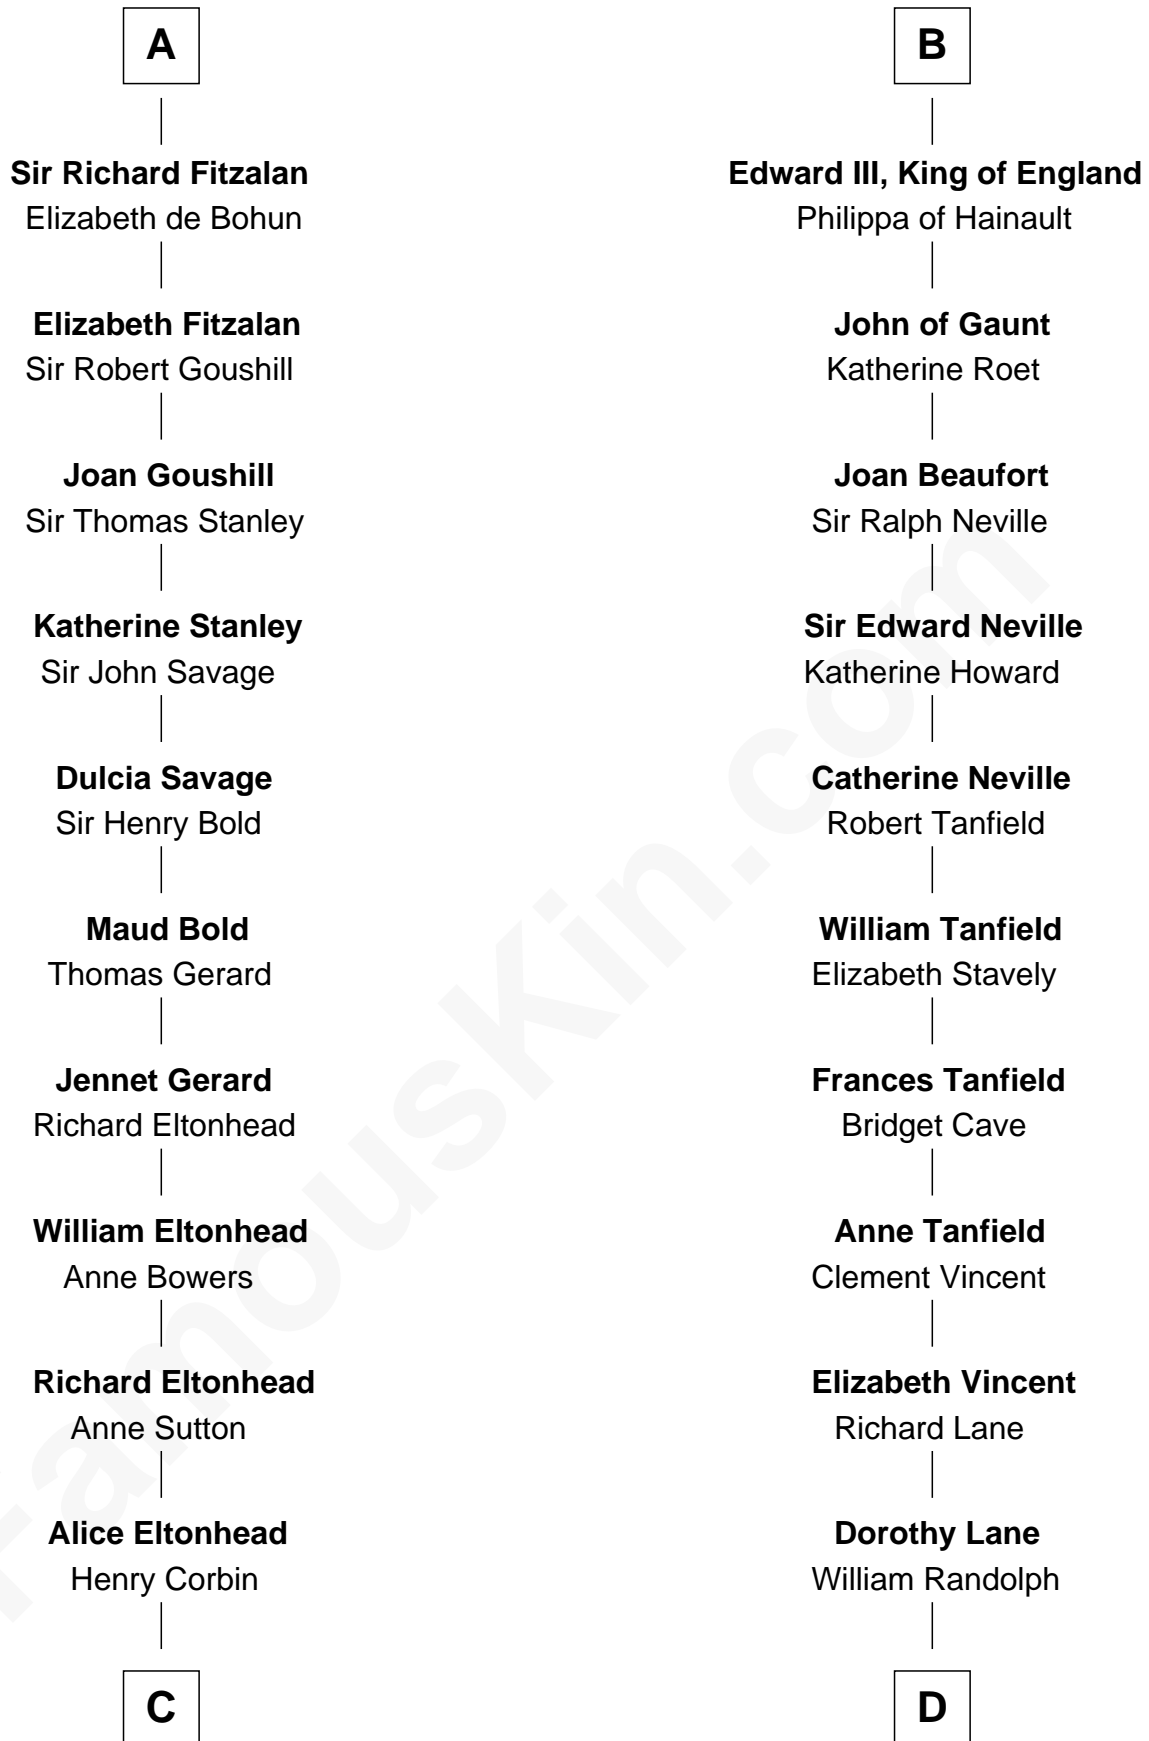

## Relationship Chart of

### Henry Lee III

9th Governor of Virginia

20th cousin 1 time removed of

### Thomas Jefferson

3rd U.S. President and Signer of the Declaration of Independence

**C**

**Laetitia Corbin**

Richard Lee

**Henry Lee**

Mary Bland

**Col. Henry Lee**