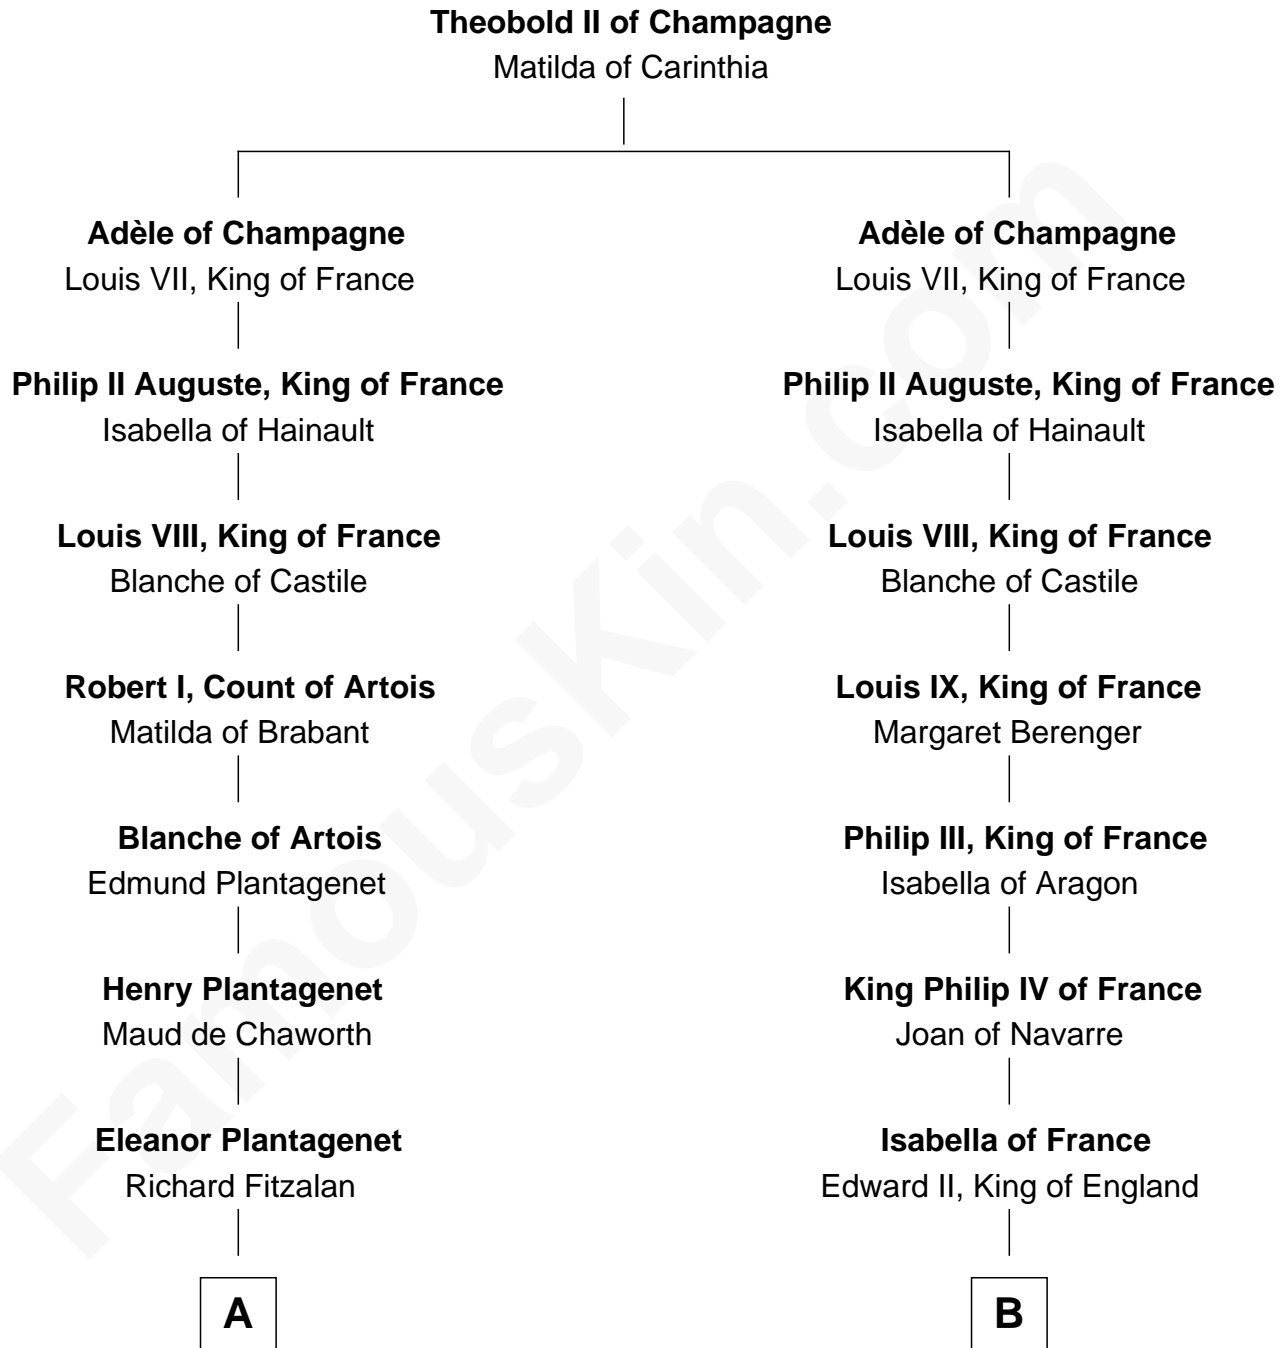

Thomas Jefferson

3rd U.S. President and Signer of the Declaration of Independence