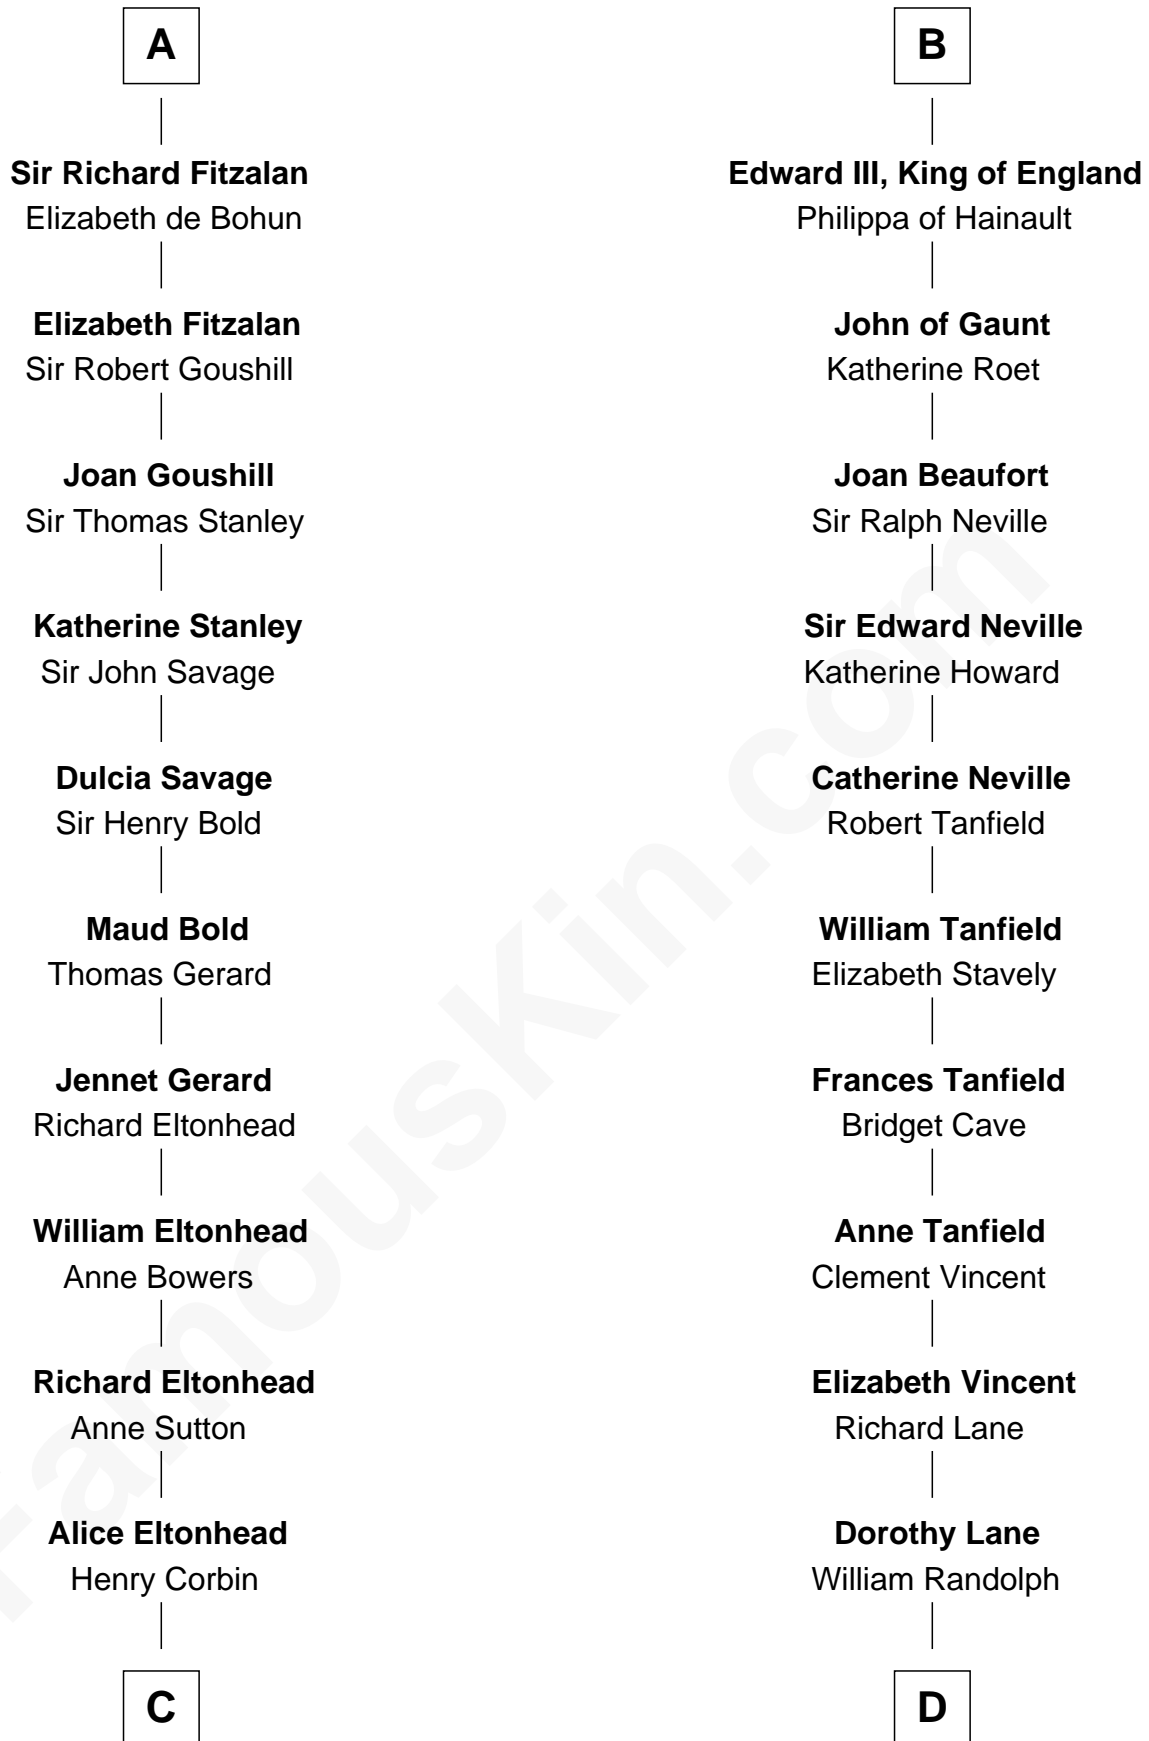

FamousKin.com Relationship Chart of

Henry Lee III

9th Governor of Virginia

20th cousin 1 time removed of

Thomas Jefferson

3rd U.S. President and Signer of the Declaration of Independence

C

Laetitia Corbin

Richard Lee

Henry Lee

Mary Bland

Col. Henry Lee

Lucy Grymes

Henry Lee III

Light-Horse Harry

D