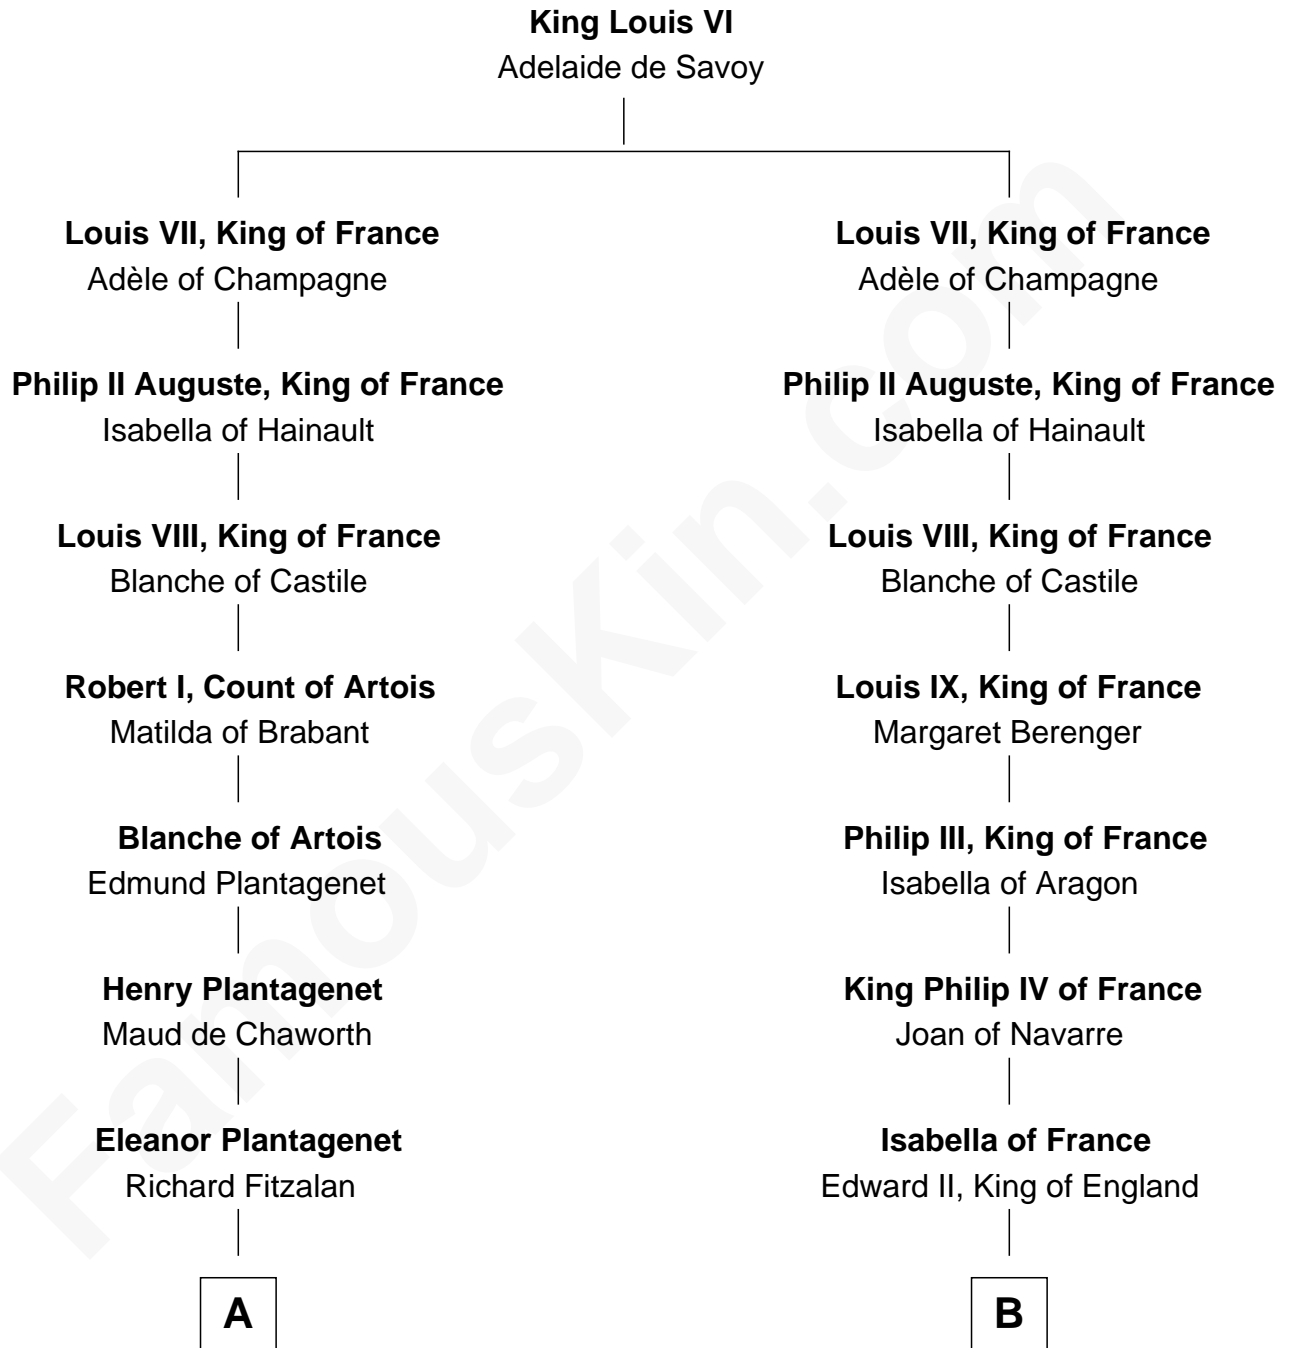

FamousKin.com Relationship Chart of

Henry Lee III

9th Governor of Virginia

20th cousin 1 time removed of

Thomas Jefferson

3rd U.S. President and Signer of the Declaration of Independence

C

Laetitia Corbin

Richard Lee

Henry Lee

Mary Bland

Col. Henry Lee

Lucy Grymes

Henry Lee III

Light-Horse Harry

D