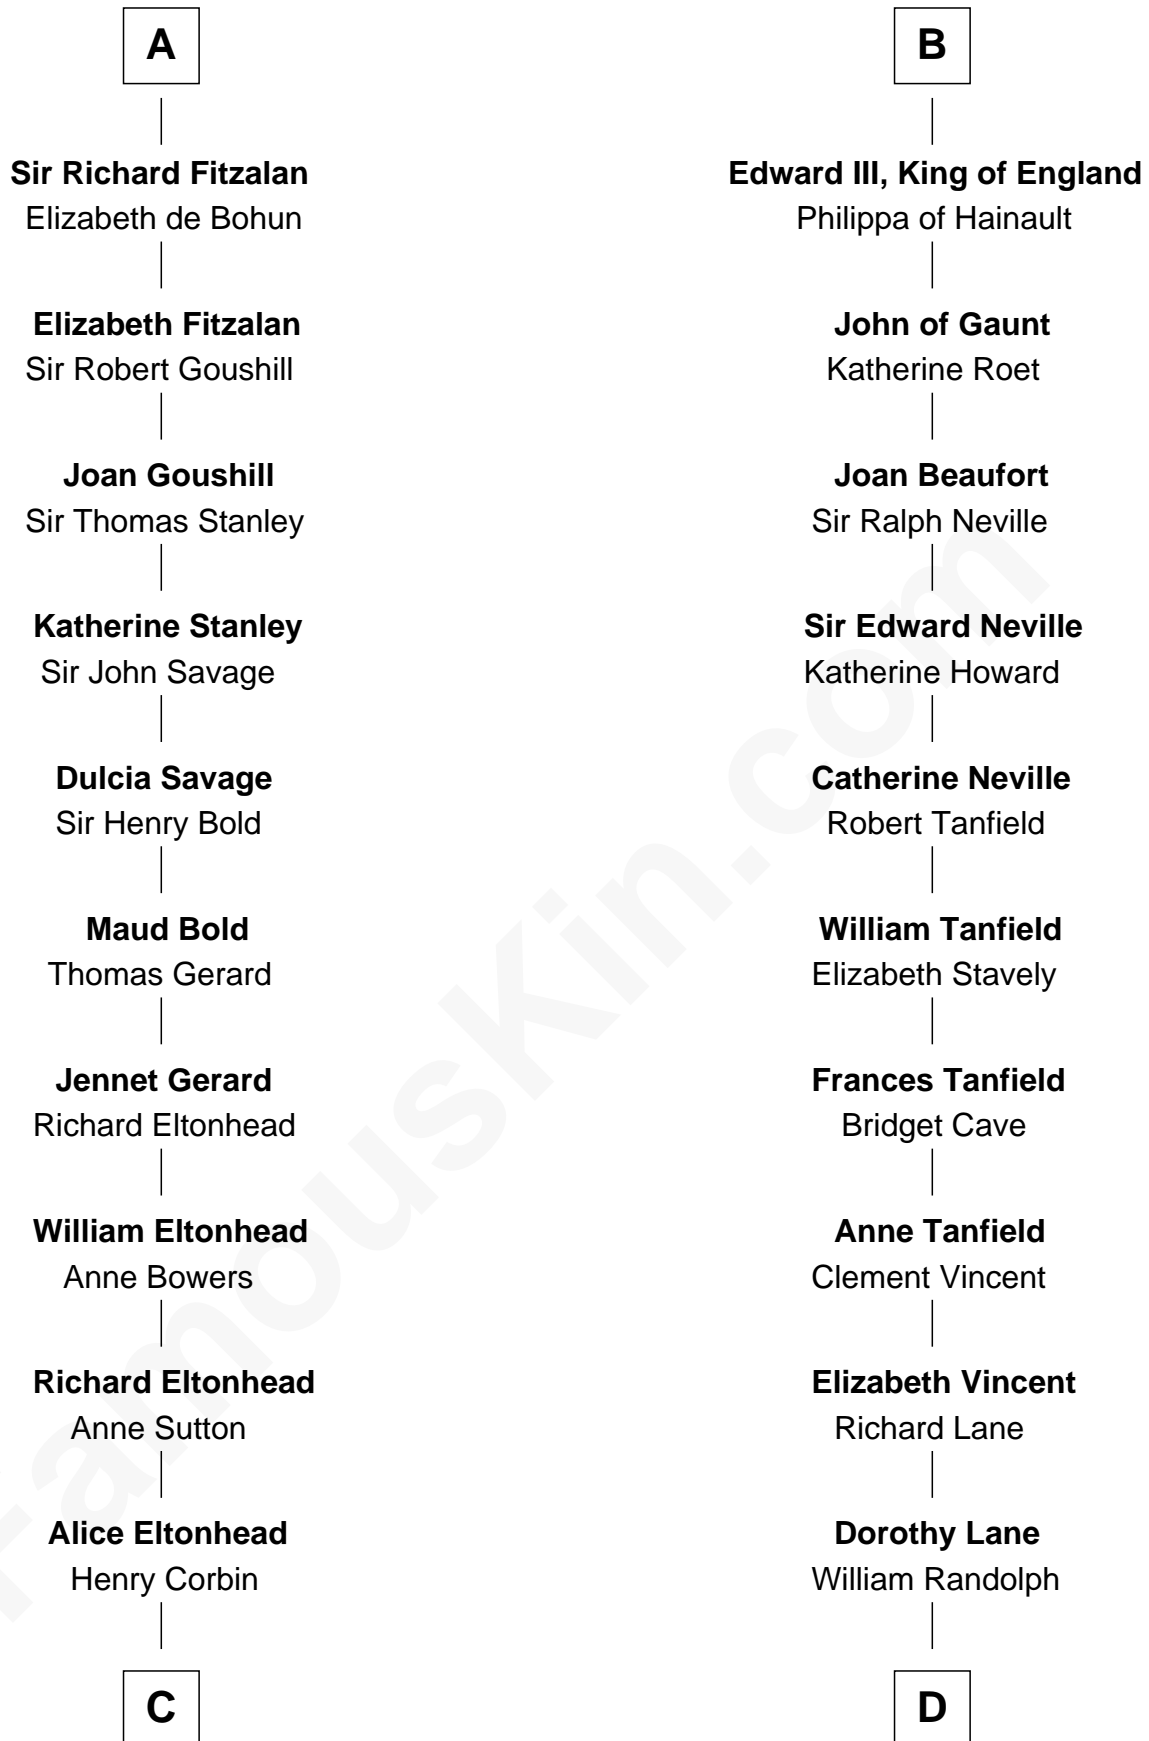

FamousKin.com

Relationship Chart of

Henry Lee III

9th Governor of Virginia

20th cousin 1 time removed of

Thomas Jefferson

3rd U.S. President and Signer of the Declaration of Independence

Henry II, Duke of Limbourg

Henry Plantagenet
Maud de Chaworth

Eleanor Plantagenet
Richard Fitzalan

A

Marguerite of Limbourg
Godfrey III, Count of Louvain

Henry I, Duke of Brabant
Mathilde of Boulogne

Henry II, Duke of Brabant
Marie of Hohenstaufen

Matilda of Brabant
Robert I, Count of Artois

Blanche of Artois
King Henry I of Navarre

Joan of Navarre
King Philip IV of France

Isabella of France
Edward II, King of England

B

C

Laetitia Corbin

Richard Lee