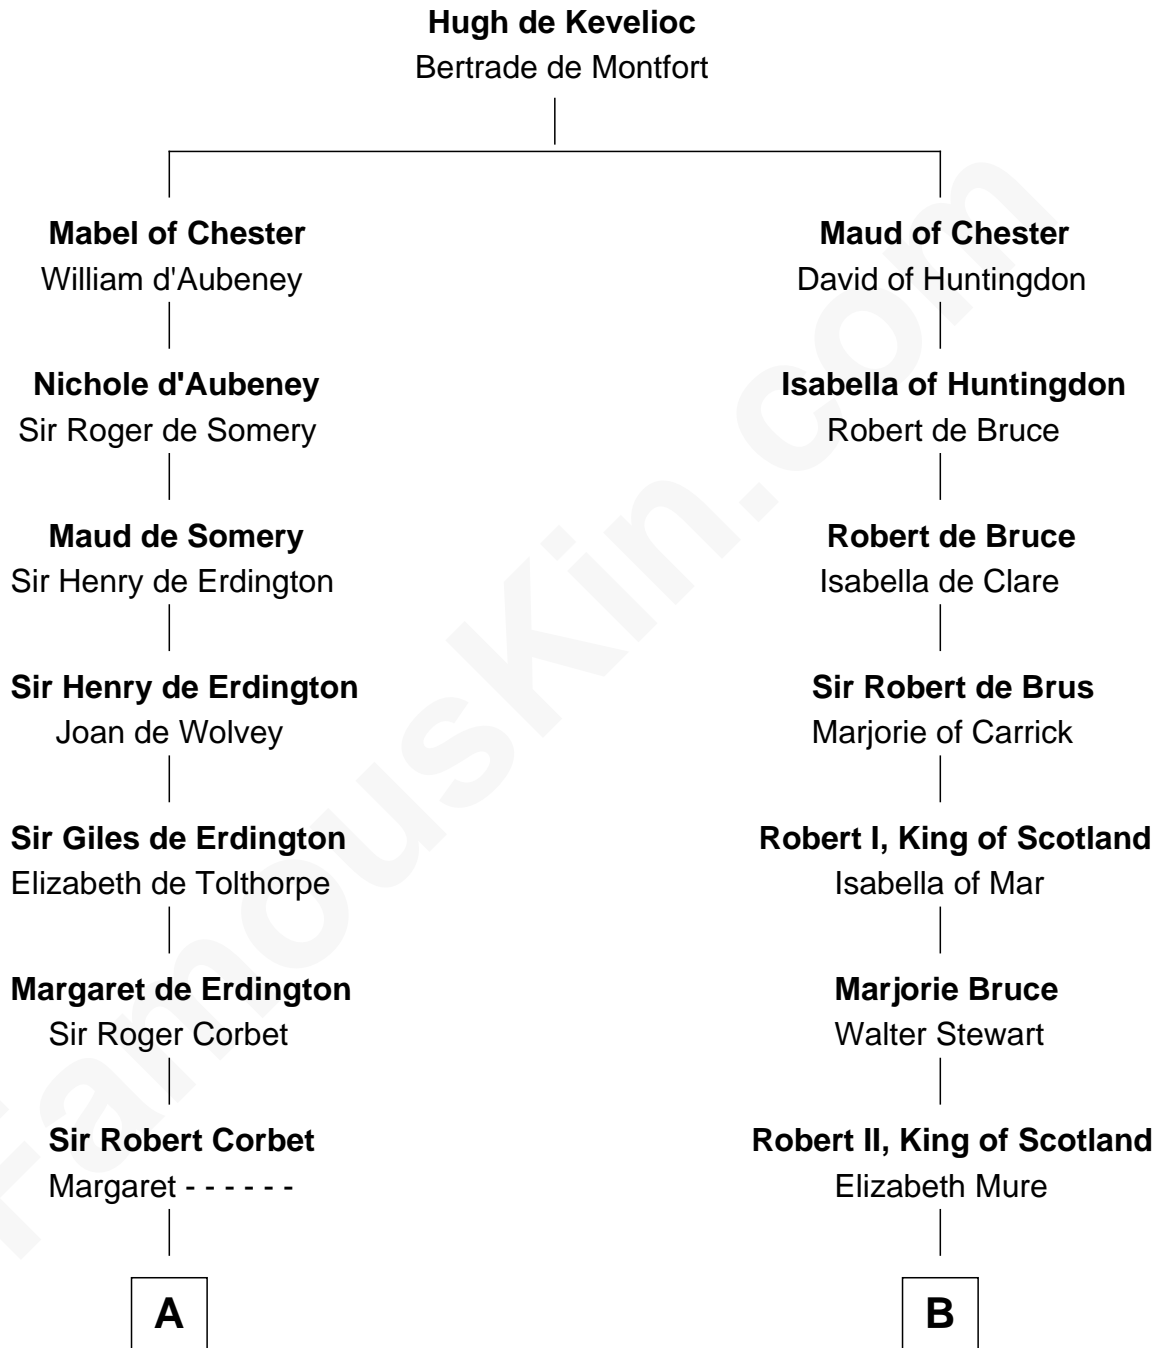

FamousKin.com

Relationship Chart of

Henry Lee III

9th Governor of Virginia

19th cousin 2 times removed of

Alexander Hamilton

1st U.S. Secretary of the Treasury

C

Henry Lee
Mary Bland

Col. Henry Lee
Lucy Grymes

Henry Lee III
Light-Horse Harry

D

Alexander Cunningham
Janet Cunningham

Rebecca Cunningham
John Hamilton

Alexander Hamilton
Elizabeth Pollock

James A. Hamilton
Rachel Fawcett