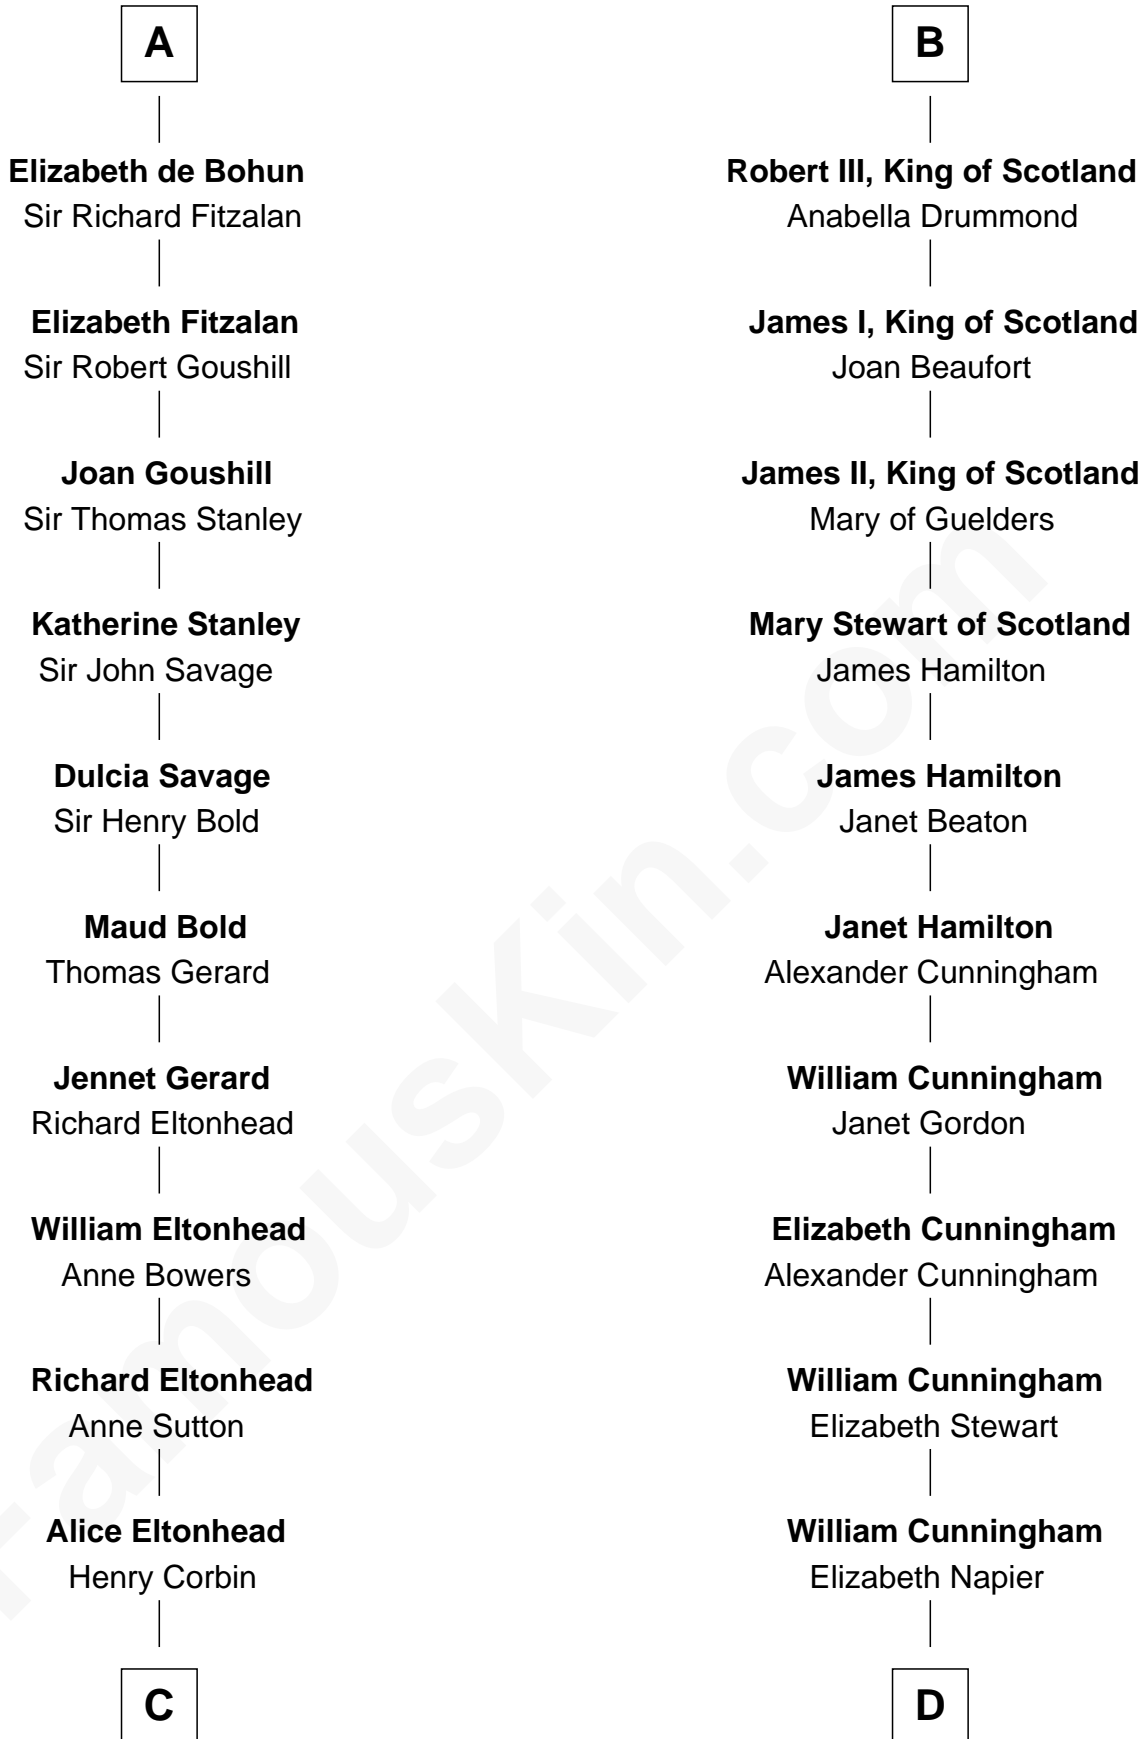

FamousKin.com Relationship Chart of

Henry Lee III

9th Governor of Virginia

20th cousin 1 time removed of

Alexander Hamilton

1st U.S. Secretary of the Treasury

Henry of Huntingdon

Ada de Warenne

Isabella of Mar

Marjorie Bruce

Walter Stewart

Robert II, King of Scotland

Elizabeth Mure

B

C

Laetitia Corbin