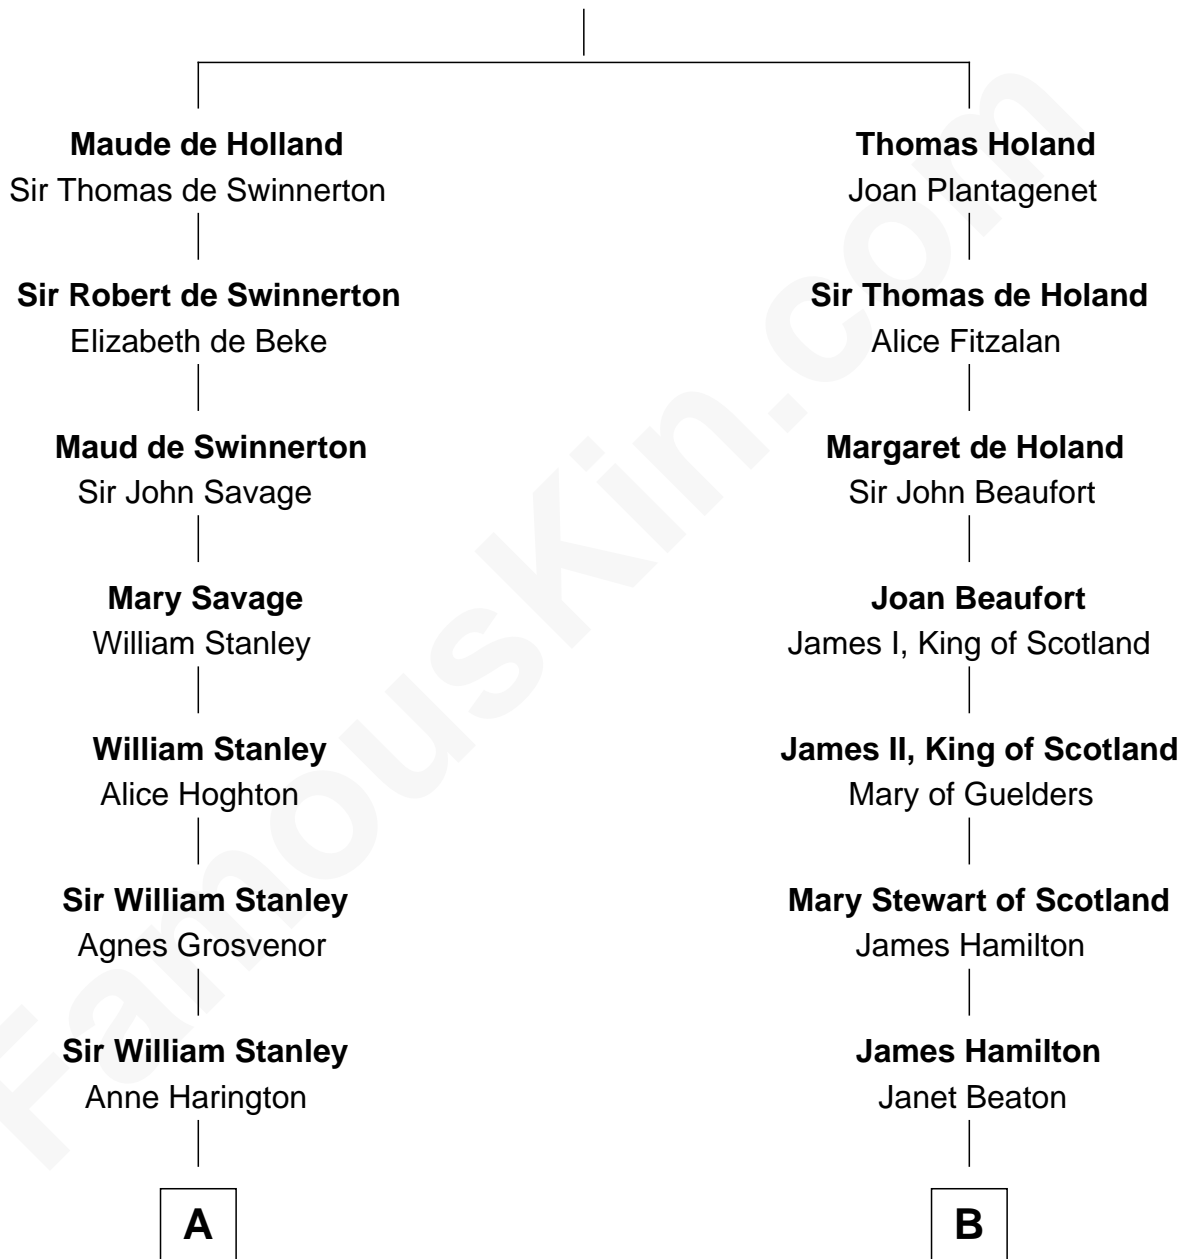

FamousKin.com

Relationship Chart of

Henry Lee III

9th Governor of Virginia

14th cousin 2 times removed of

Alexander Hamilton

1st U.S. Secretary of the Treasury

Sir Robert de Holland

Maude la Zouche

A

Peter Stanley
Cecily Tarleton

Anne Stanley
Edward Sutton

Anne Sutton
Richard Eltonhead

Alice Eltonhead
Henry Corbin

Laetitia Corbin
Richard Lee

Henry Lee
Mary Bland

Col. Henry Lee
Lucy Grymes

Henry Lee III
Light-Horse Harry

B

Janet Hamilton
Alexander Cunningham

William Cunningham
Janet Gordon

Elizabeth Cunningham
Alexander Cunningham

William Cunningham
Elizabeth Stewart