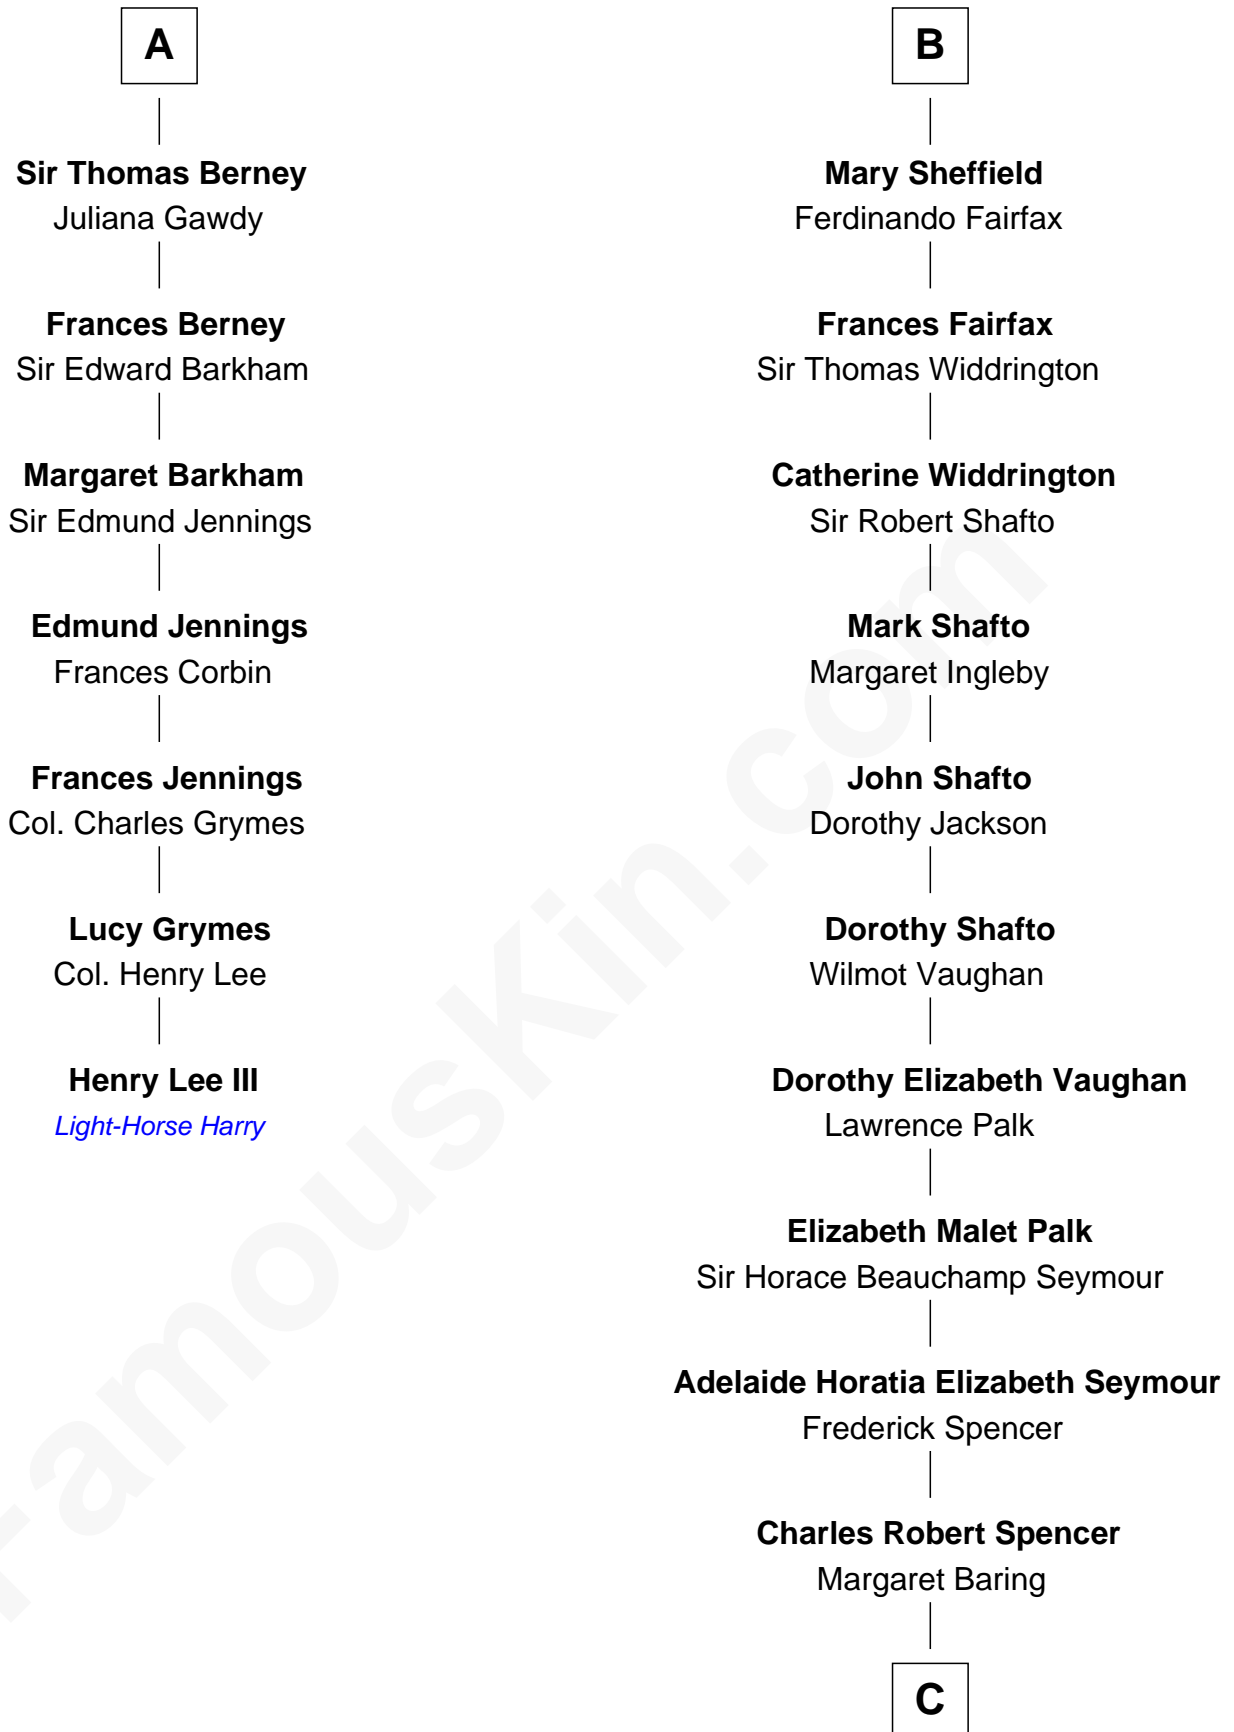

FamousKin.com Relationship Chart of

Henry Lee III

9th Governor of Virginia

13th cousin 6 times removed of

Princess Diana

Princess of Wales

Sir Richard Sergeaux

Philippe Fitzalan

C

Albert Edward John Spencer
Cynthia Elinor Beatrix Hamilton

Edward John Spencer
Frances Ruth Burke Roche

Princess Diana
Princess of Wales

FamousKin.com