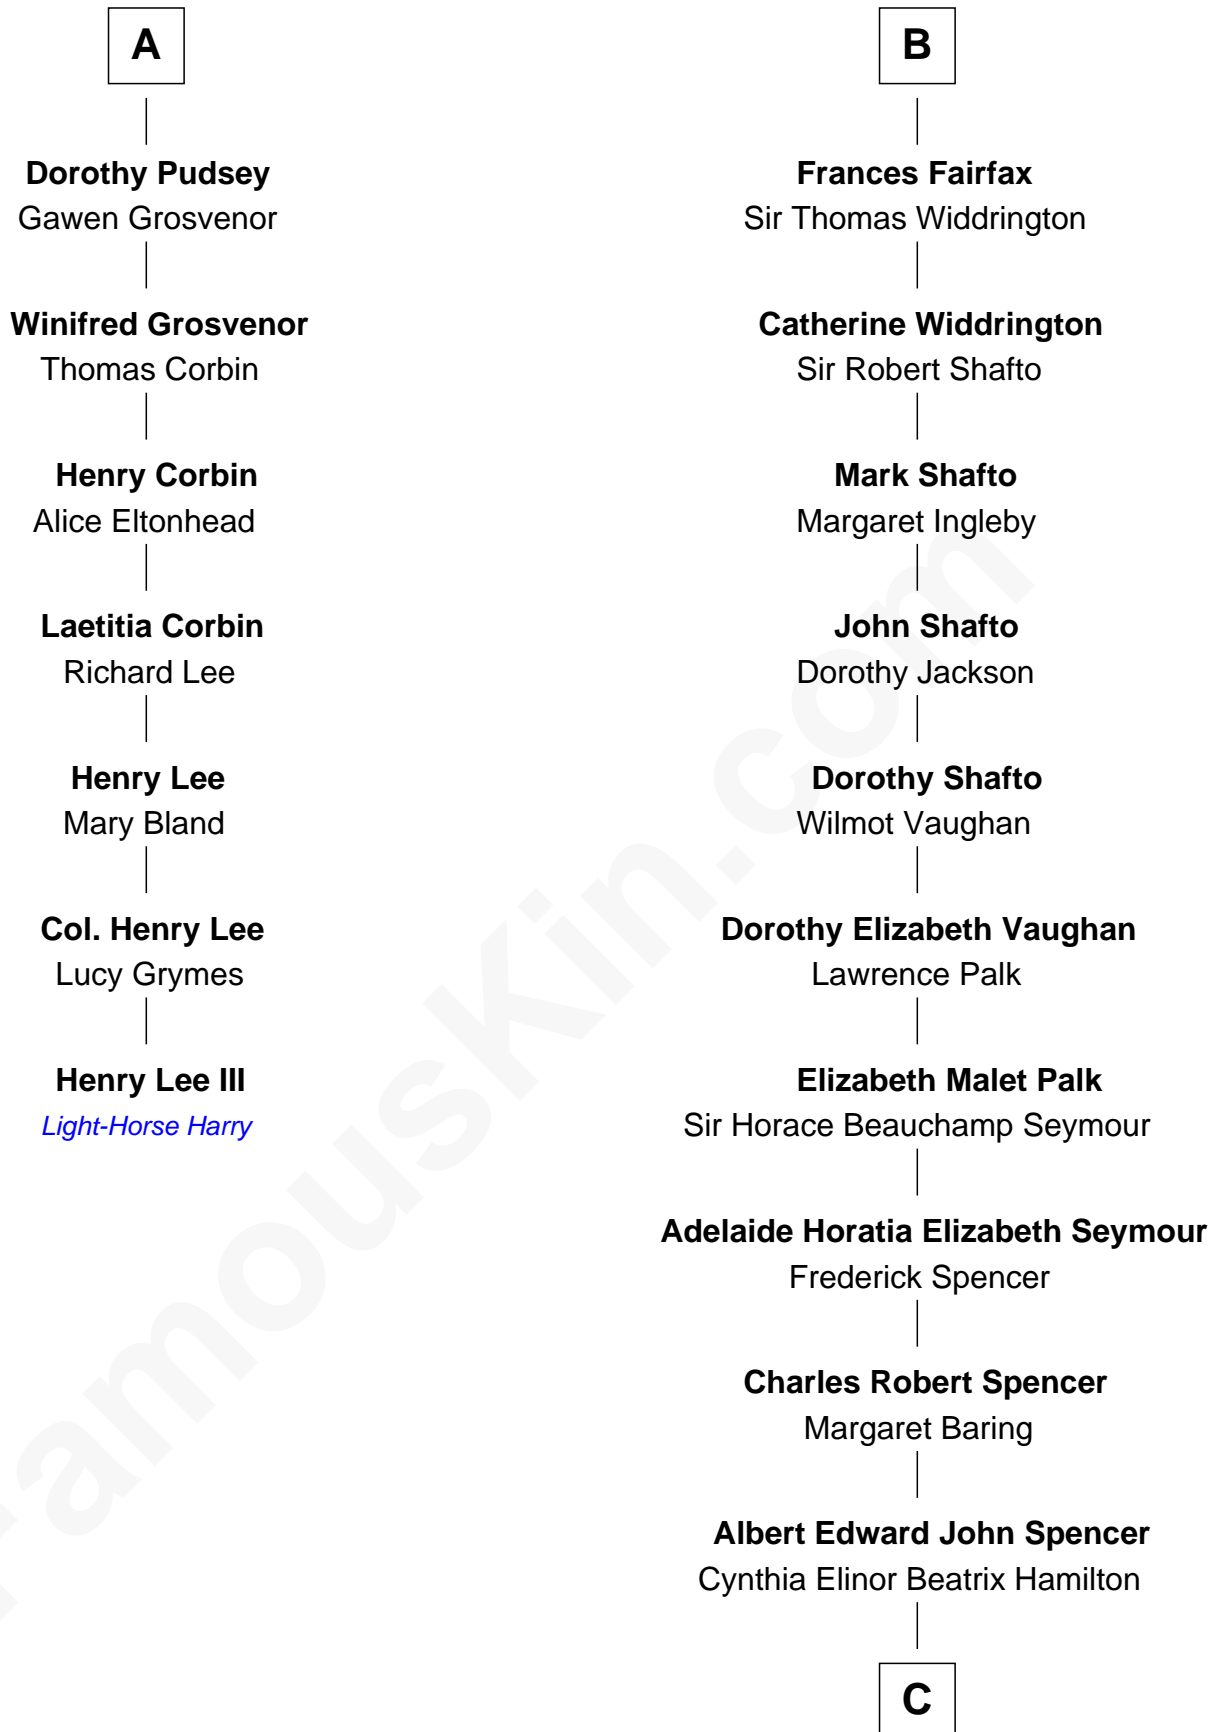

# FamousKin.com Relationship Chart of

**Henry Lee III**

*9th Governor of Virginia*

13th cousin 5 times removed of

**Princess Diana**

*Princess of Wales*

**Eleanor Fitzhugh**

*with husband*  
*Sir Thomas Tunstall*

Edith Hare

**William Pudsey**

Eleanor Montfort

**Robert Pudsey**

Eleanor Harman

**George Pudsey**

Matilda Cotton

**A**

**Robert Aske**

Elizabeth Dawney

**Helen Aske**

Thomas Fairfax

**Ferdinando Fairfax**

Mary Sheffield

**B**

**C**

**Edward John Spencer**  
Frances Ruth Burke Roche

**Princess Diana**  
*Princess of Wales*

FamousKin.com