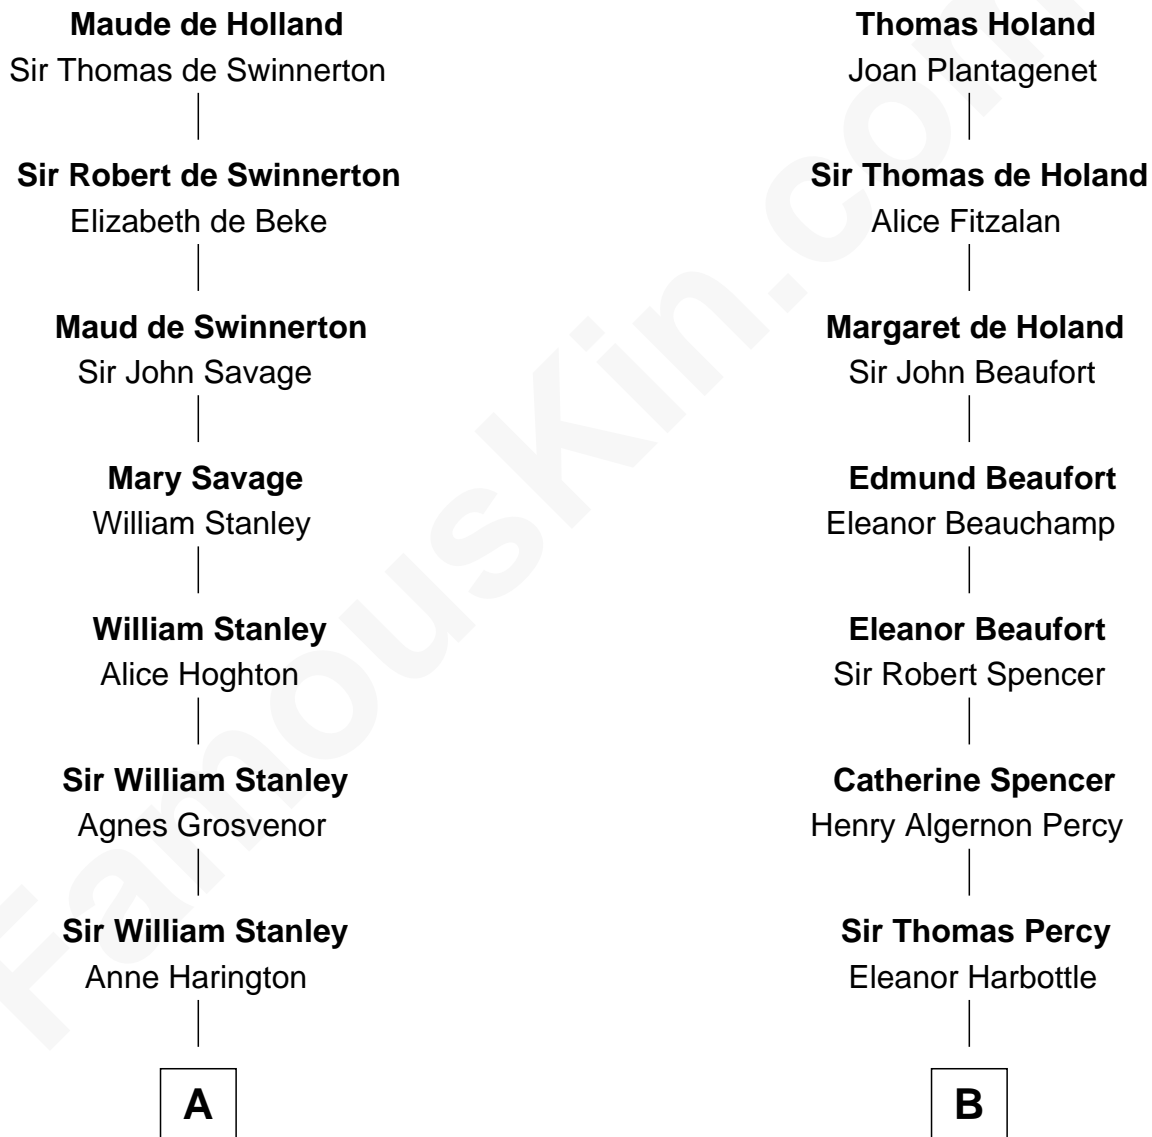

FamousKin.com Relationship Chart of

Henry Lee III

9th Governor of Virginia

14th cousin 6 times removed of

Princess Diana

Princess of Wales

Sir Robert de Holland

Maude la Zouche

C

Charles Robert Spencer

Margaret Baring

Albert Edward John Spencer

Cynthia Elinor Beatrix Hamilton

Edward John Spencer

Frances Ruth Burke Roche

Princess Diana