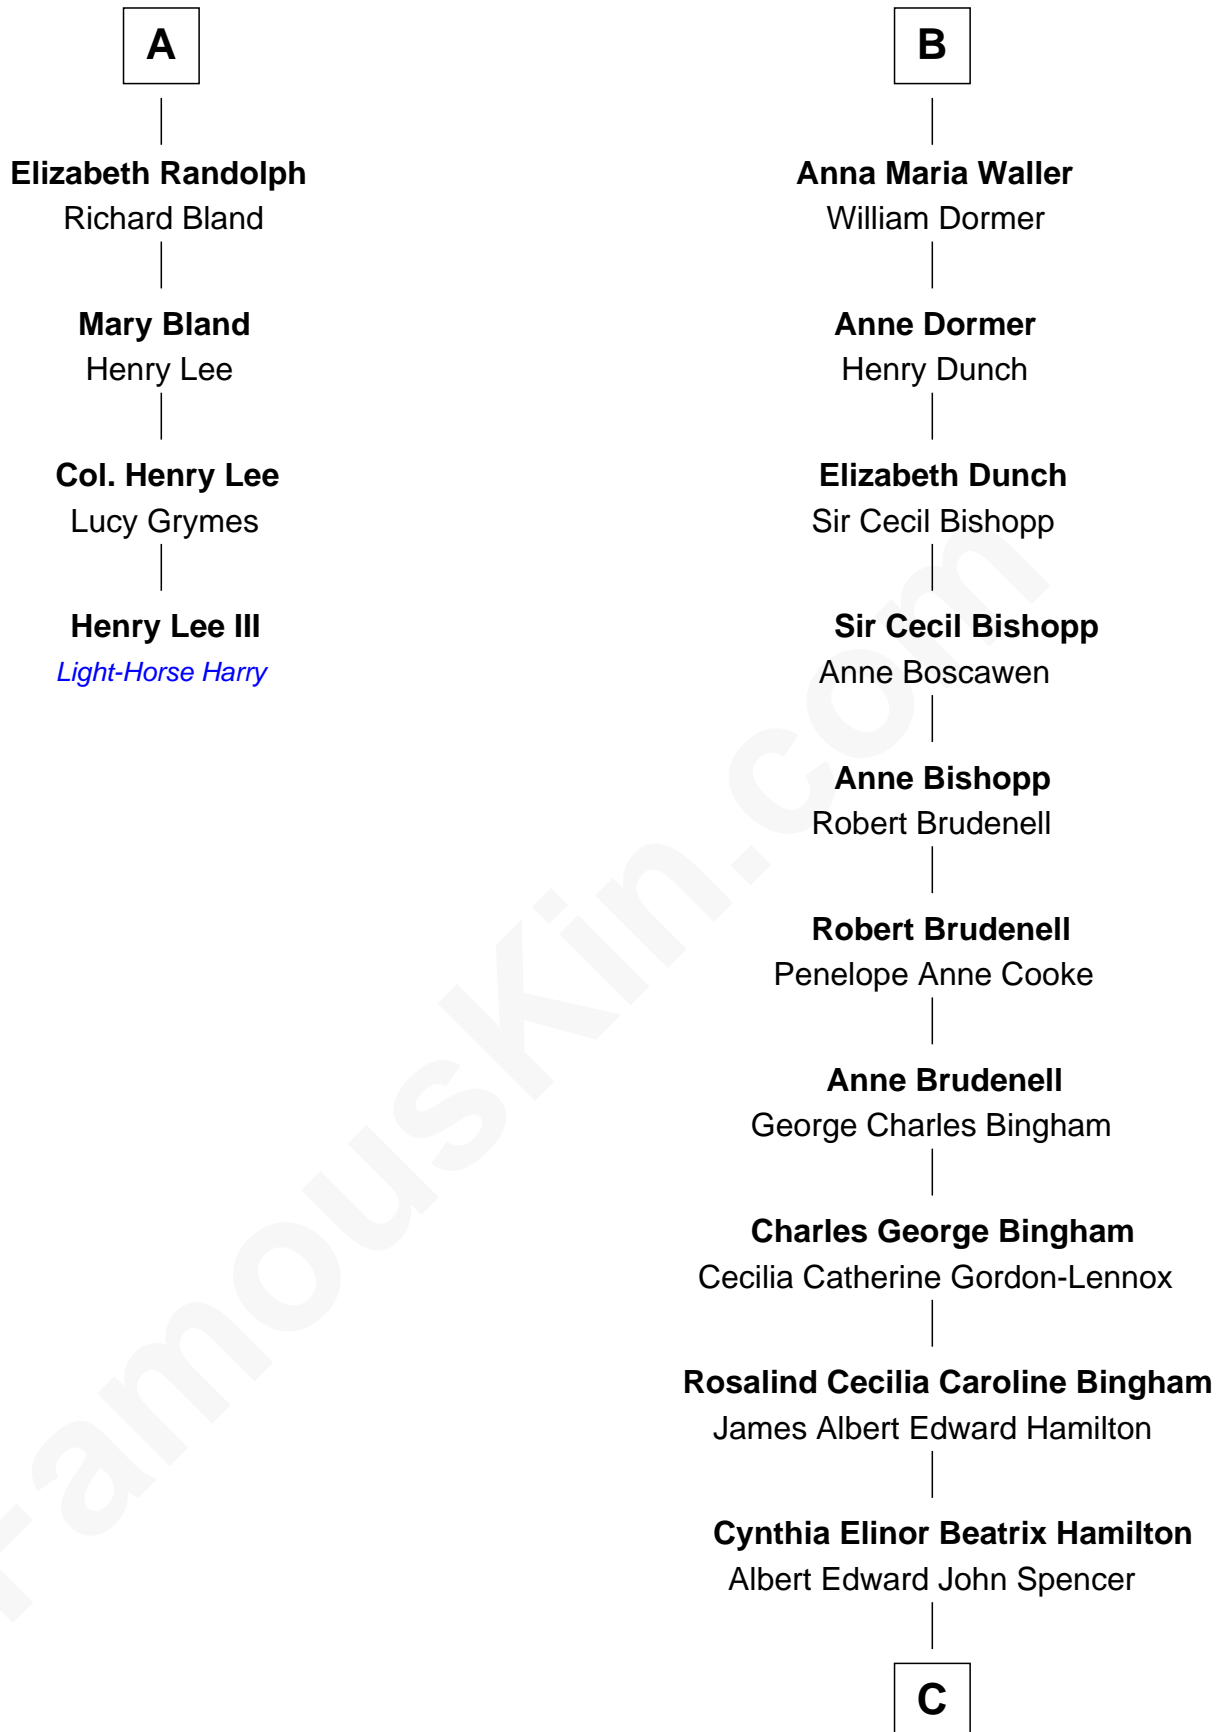

FamousKin.com Relationship Chart of

Henry Lee III

9th Governor of Virginia

10th cousin 8 times removed of

Princess Diana

Princess of Wales

Richard Vere
Isabel Green

C

Edward John Spencer
Frances Ruth Burke Roche

Princess Diana
Princess of Wales

FamousKin.com