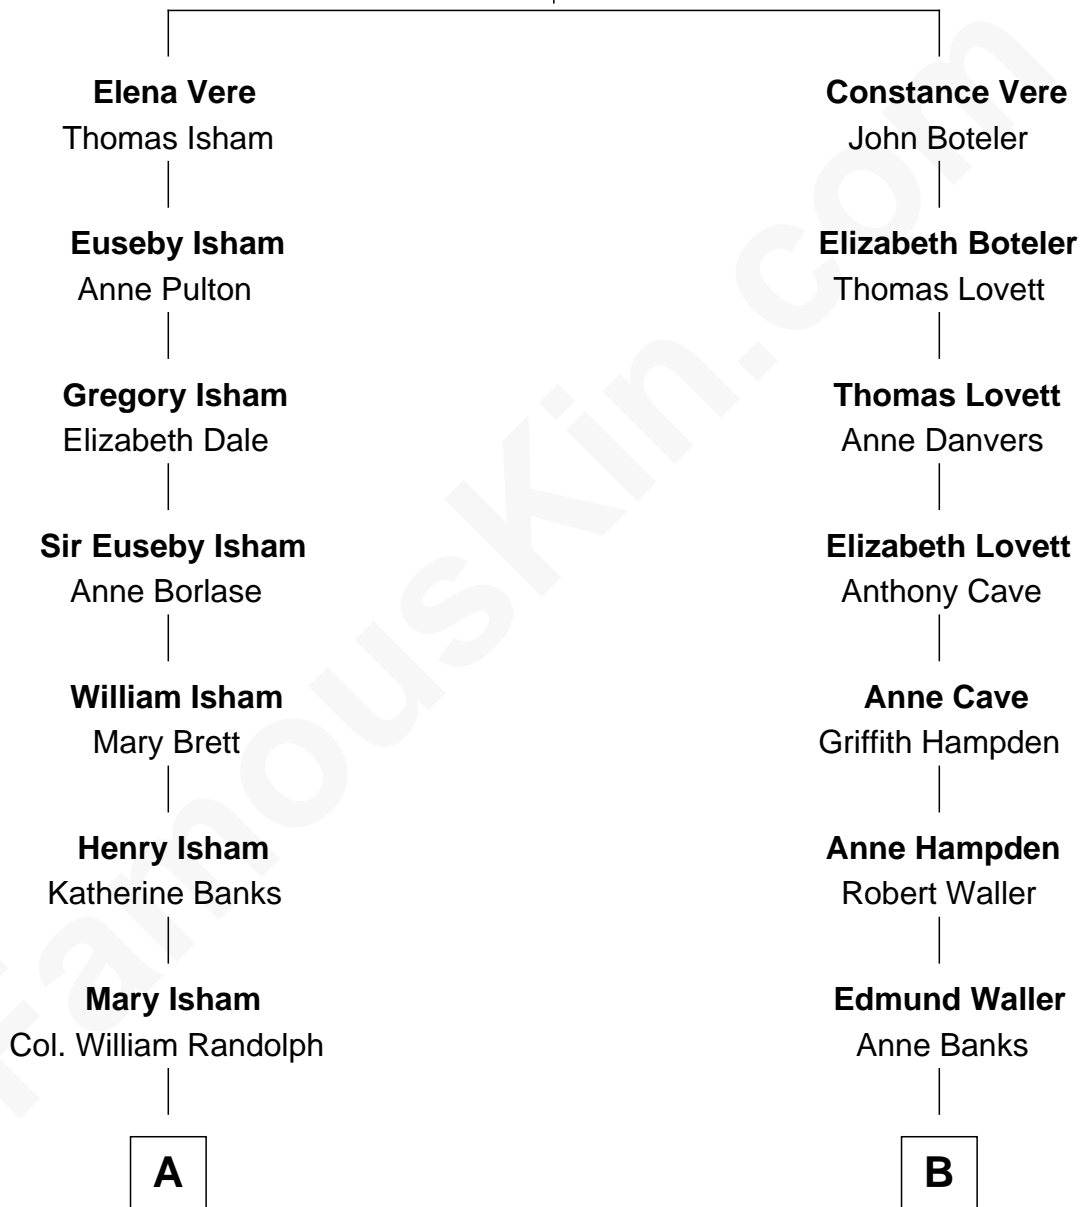

FamousKin.com Relationship Chart of

Henry Lee III

9th Governor of Virginia

10th cousin 8 times removed of

Princess Diana

Princess of Wales

Richard Vere
Isabel Green

C

Edward John Spencer
Frances Ruth Burke Roche

Princess Diana
Princess of Wales

FamousKin.com