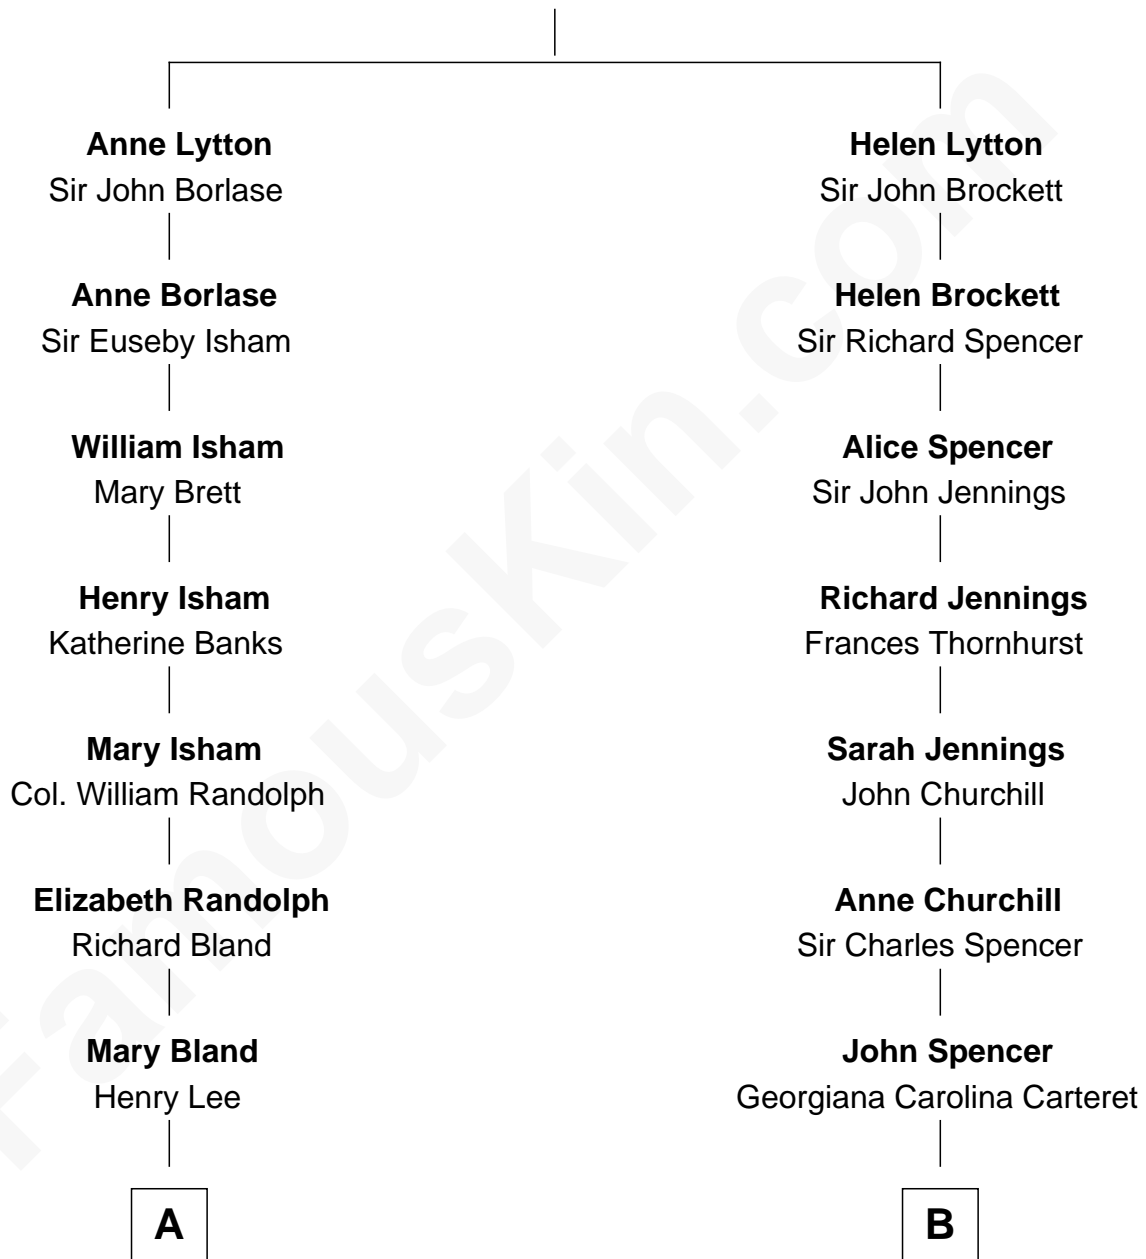

FamousKin.com Relationship Chart of

Henry Lee III

9th Governor of Virginia

8th cousin 5 times removed of

Princess Diana

Princess of Wales

Sir Robert Lytton

Frances Cavalery

A

Col. Henry Lee

Lucy Grymes

Henry Lee III

Light-Horse Harry

B

John Spencer

Margaret Georgiana Poyntz

George John Spencer

Lavina Bingham

Frederick Spencer

Adelaide Horatia Elizabeth Seymour

Charles Robert Spencer

Margaret Baring

Albert Edward John Spencer

Cynthia Elinor Beatrix Hamilton

Edward John Spencer

Frances Ruth Burke Roche

Princess Diana

Princess of Wales