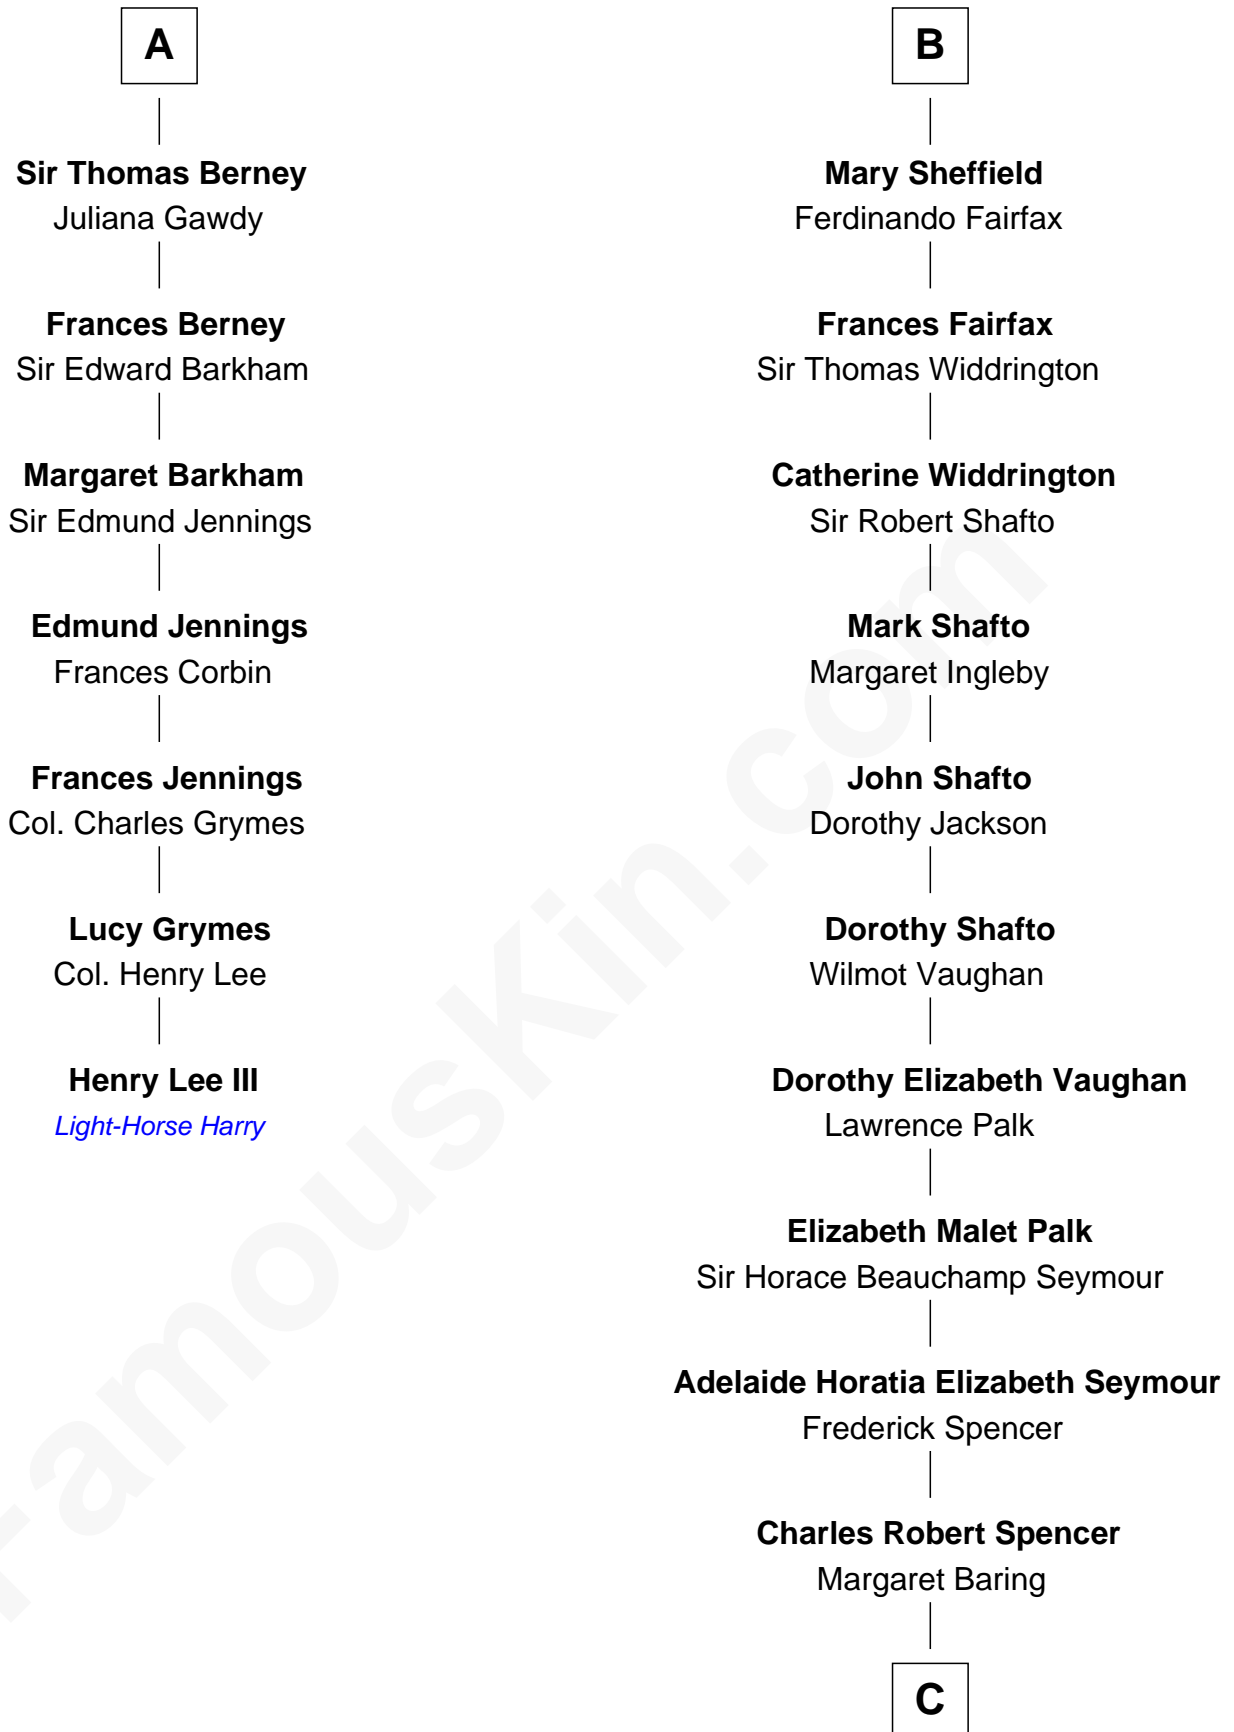

FamousKin.com Relationship Chart of

Henry Lee III

9th Governor of Virginia

13th cousin 7 times removed of

Prince William

Prince of Wales

Sir Richard Sergeaux

Philippe Fitzalan

Elizabeth Sergeaux

Sir William Marney

Emma Marney

Sir Thomas Tyrrell

Humphrey Tyrrell

Isabel Helion

Anne Tyrrell

Sir Roger Wentworth

Edmund Sheffield

Sir John Sheffield

Douglas Howard

Edmund Sheffield

Ursula Tyrwhitt

B

C

Albert Edward John Spencer

Cynthia Elinor Beatrix Hamilton

Edward John Spencer

Frances Ruth Burke Roche

Princess Diana Frances Spencer

Charles III, King of the United Kingdom

Prince William

Prince of Wales