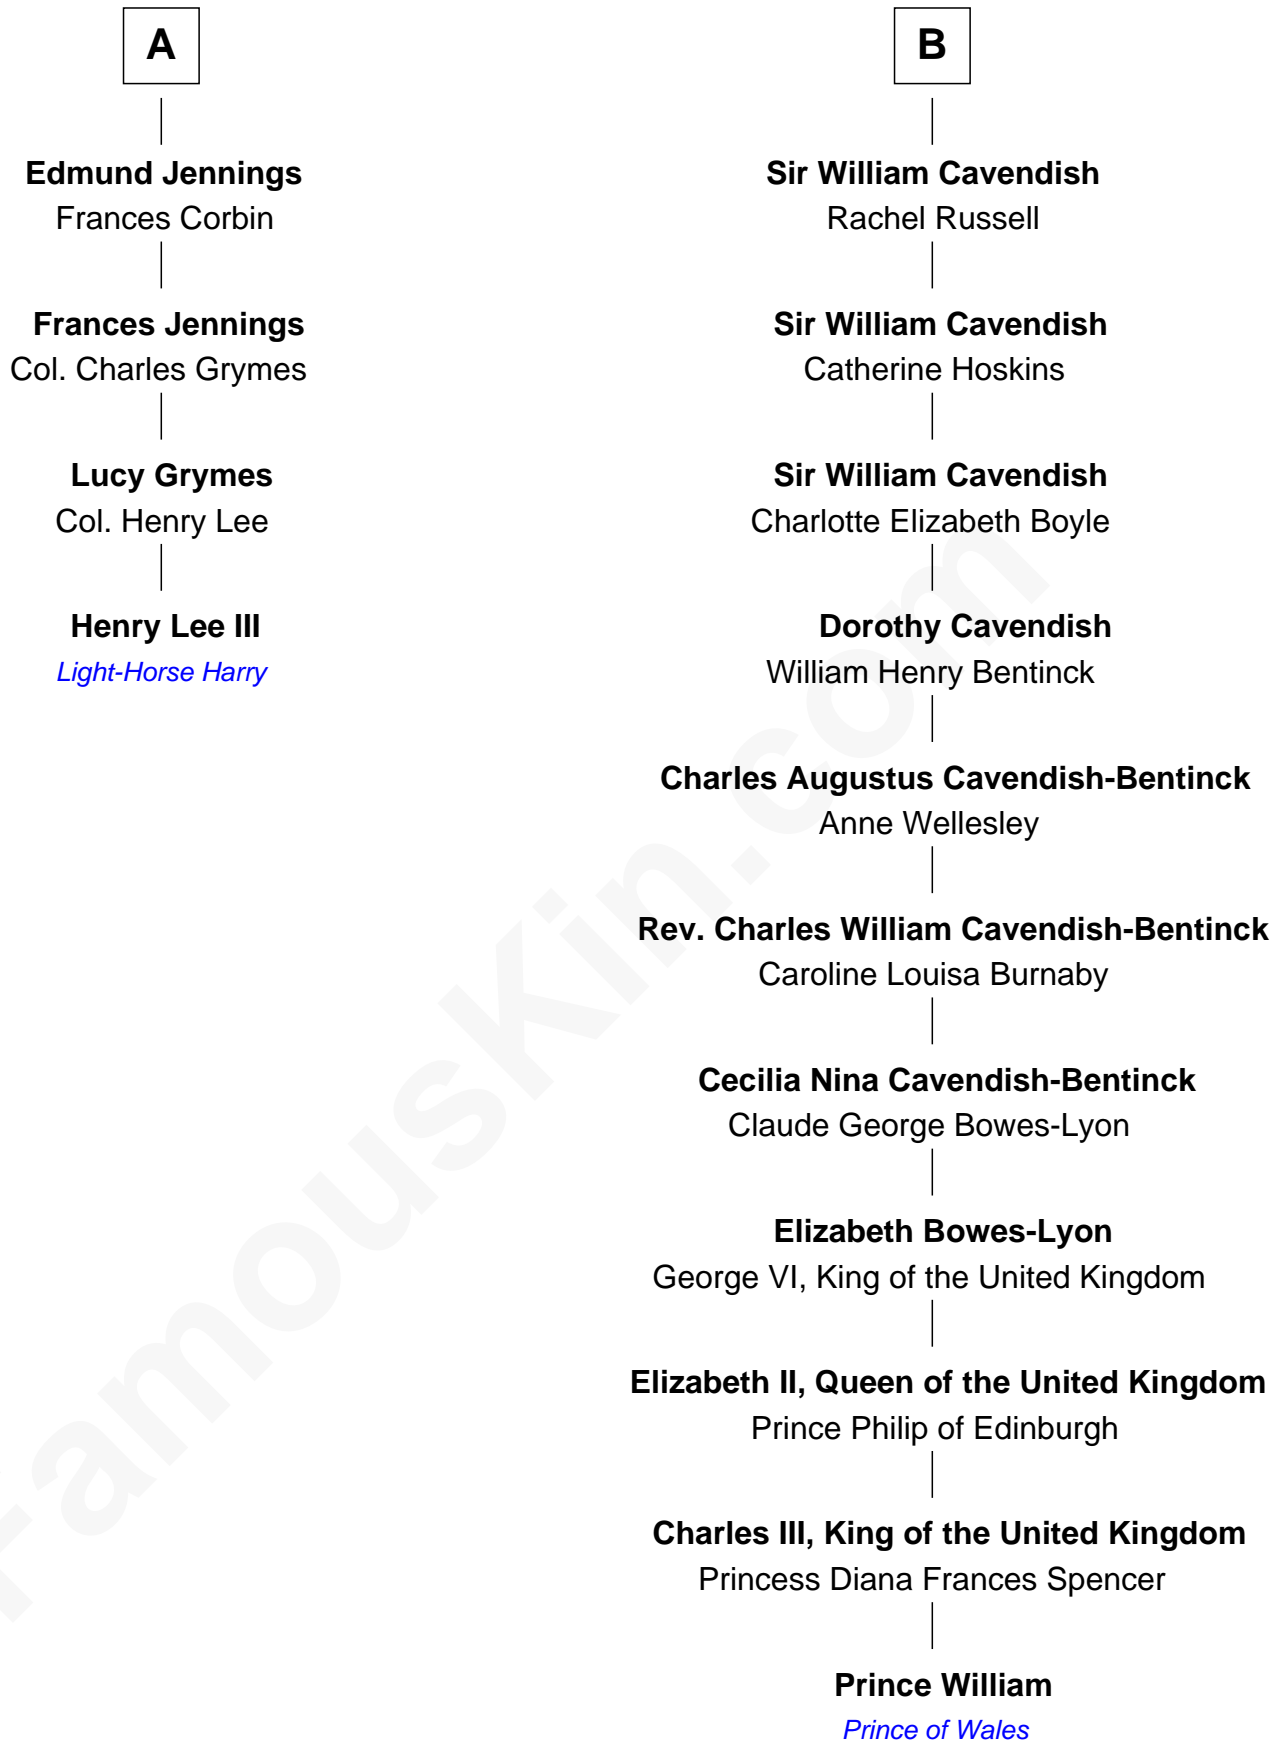

FamousKin.com Relationship Chart of

Henry Lee III

9th Governor of Virginia

10th cousin 7 times removed of

Prince William

Prince of Wales

Sir John Sulliard

Anne Andrews

Anne Sulliard

Roger Appleton

Henry Appleton

Margaret Roper

Roger Appleton

Agnes Clarke

Alice Appleton

Henry Berney

Sir William Cecil

Elizabeth Cecil

William Cavendish

Sir William Cavendish

Mary Butler

B

William photo by [InSapphoWeTrust](#) [\(CC BY-SA 2.0\)](#)