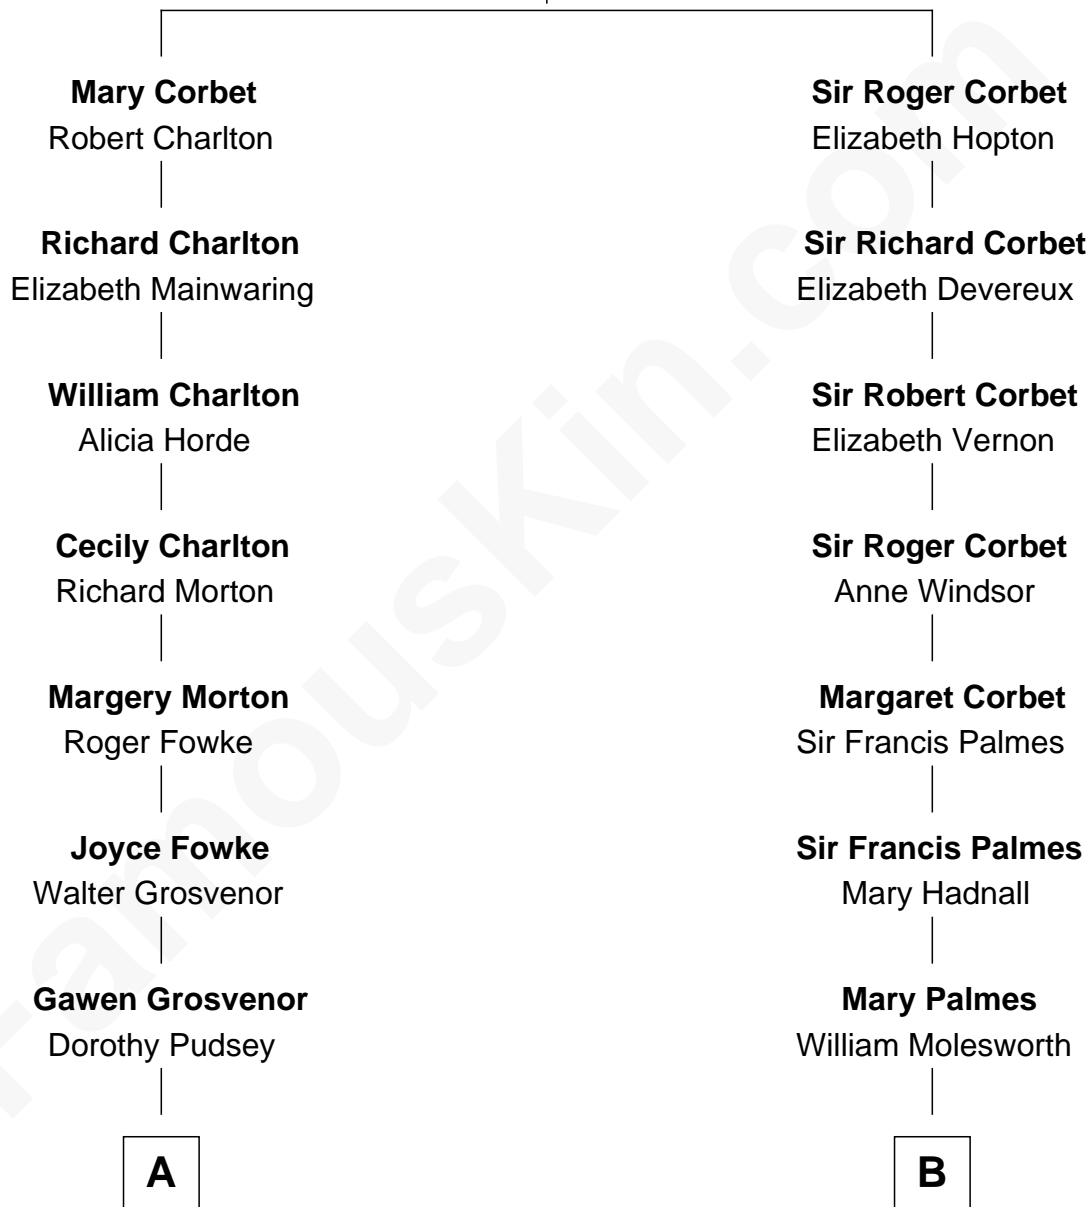

FamousKin.com Relationship Chart of

Henry Lee III

9th Governor of Virginia

12th cousin 6 times removed of

Prince William

Prince of Wales

Sir Robert Corbet

Margaret - - - - -

C

Princess Diana Frances Spencer
Charles III, King of the United Kingdom

Prince William
Prince of Wales

FamousKin.com