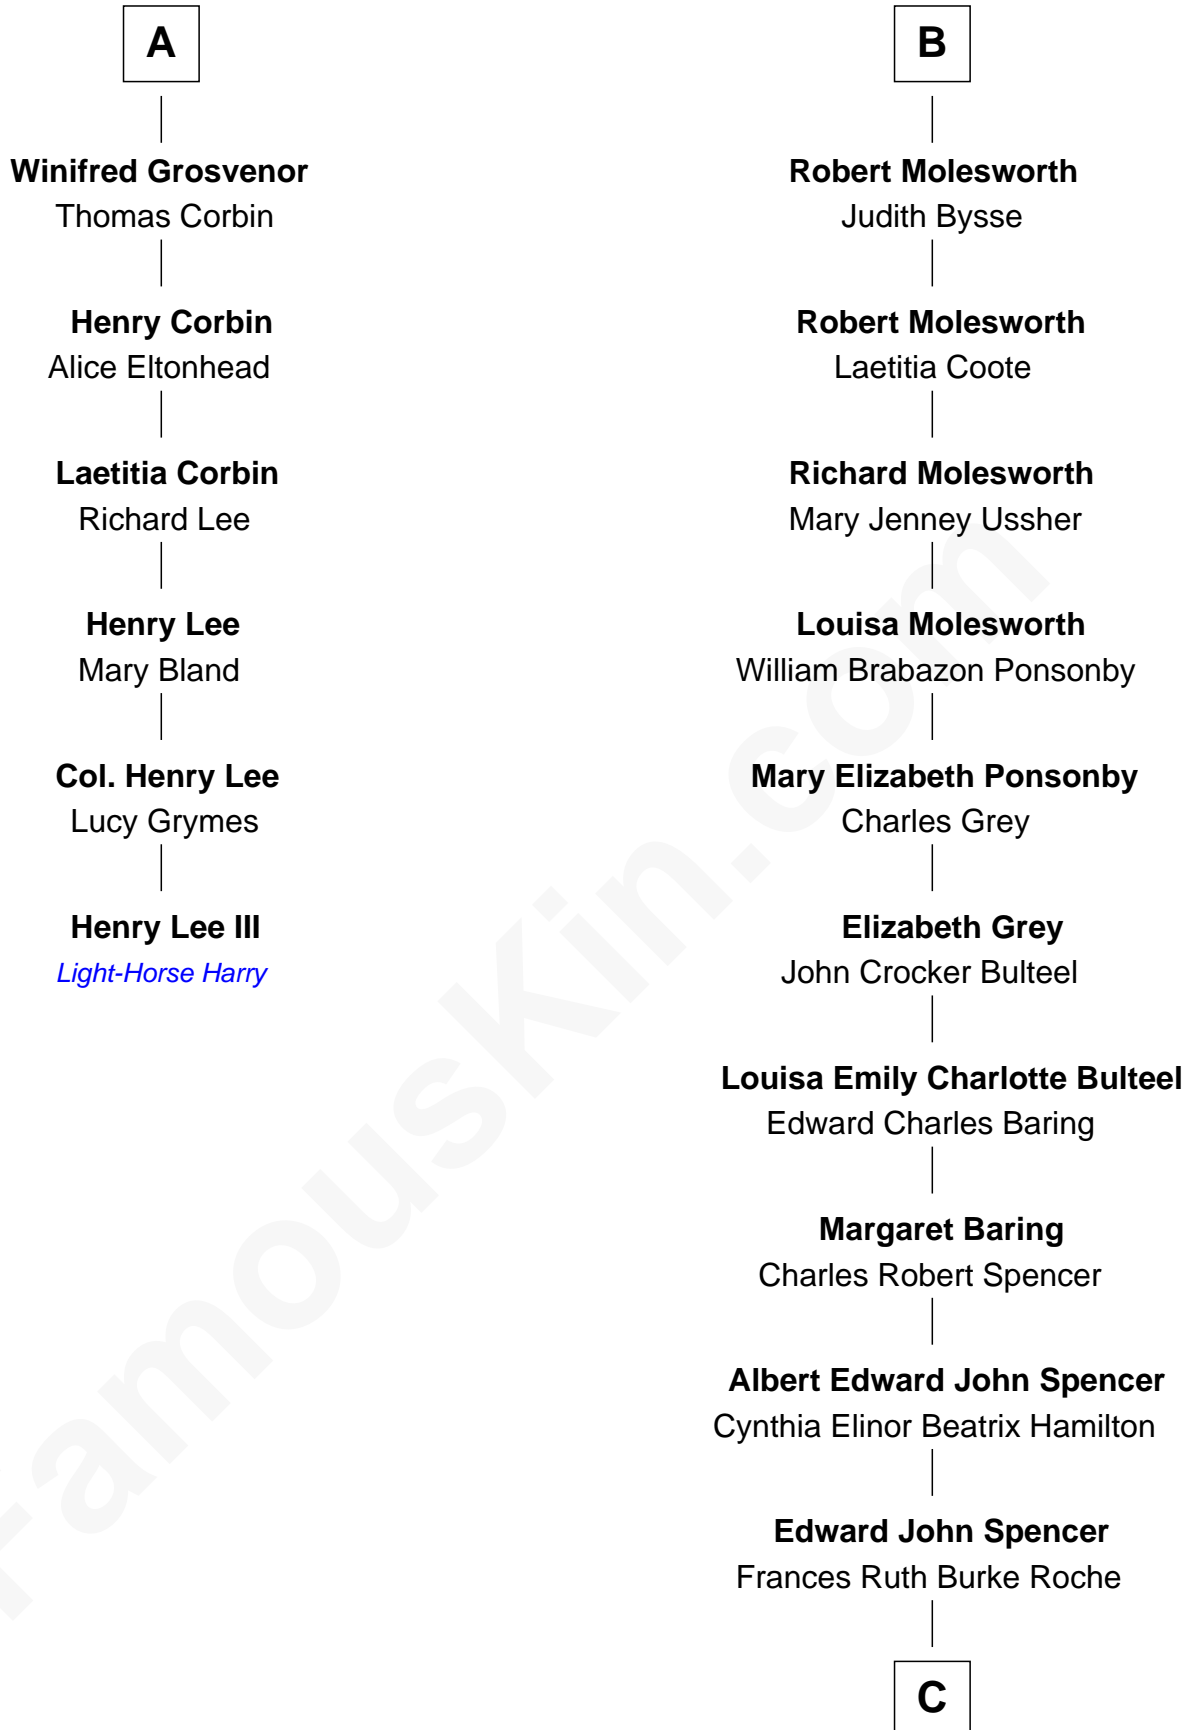

FamousKin.com Relationship Chart of

Henry Lee III

9th Governor of Virginia

12th cousin 6 times removed of

Prince William

Prince of Wales

Sir Robert Corbet

Margaret - - - - -

C

Princess Diana Frances Spencer
Charles III, King of the United Kingdom

Prince William
Prince of Wales

FamousKin.com