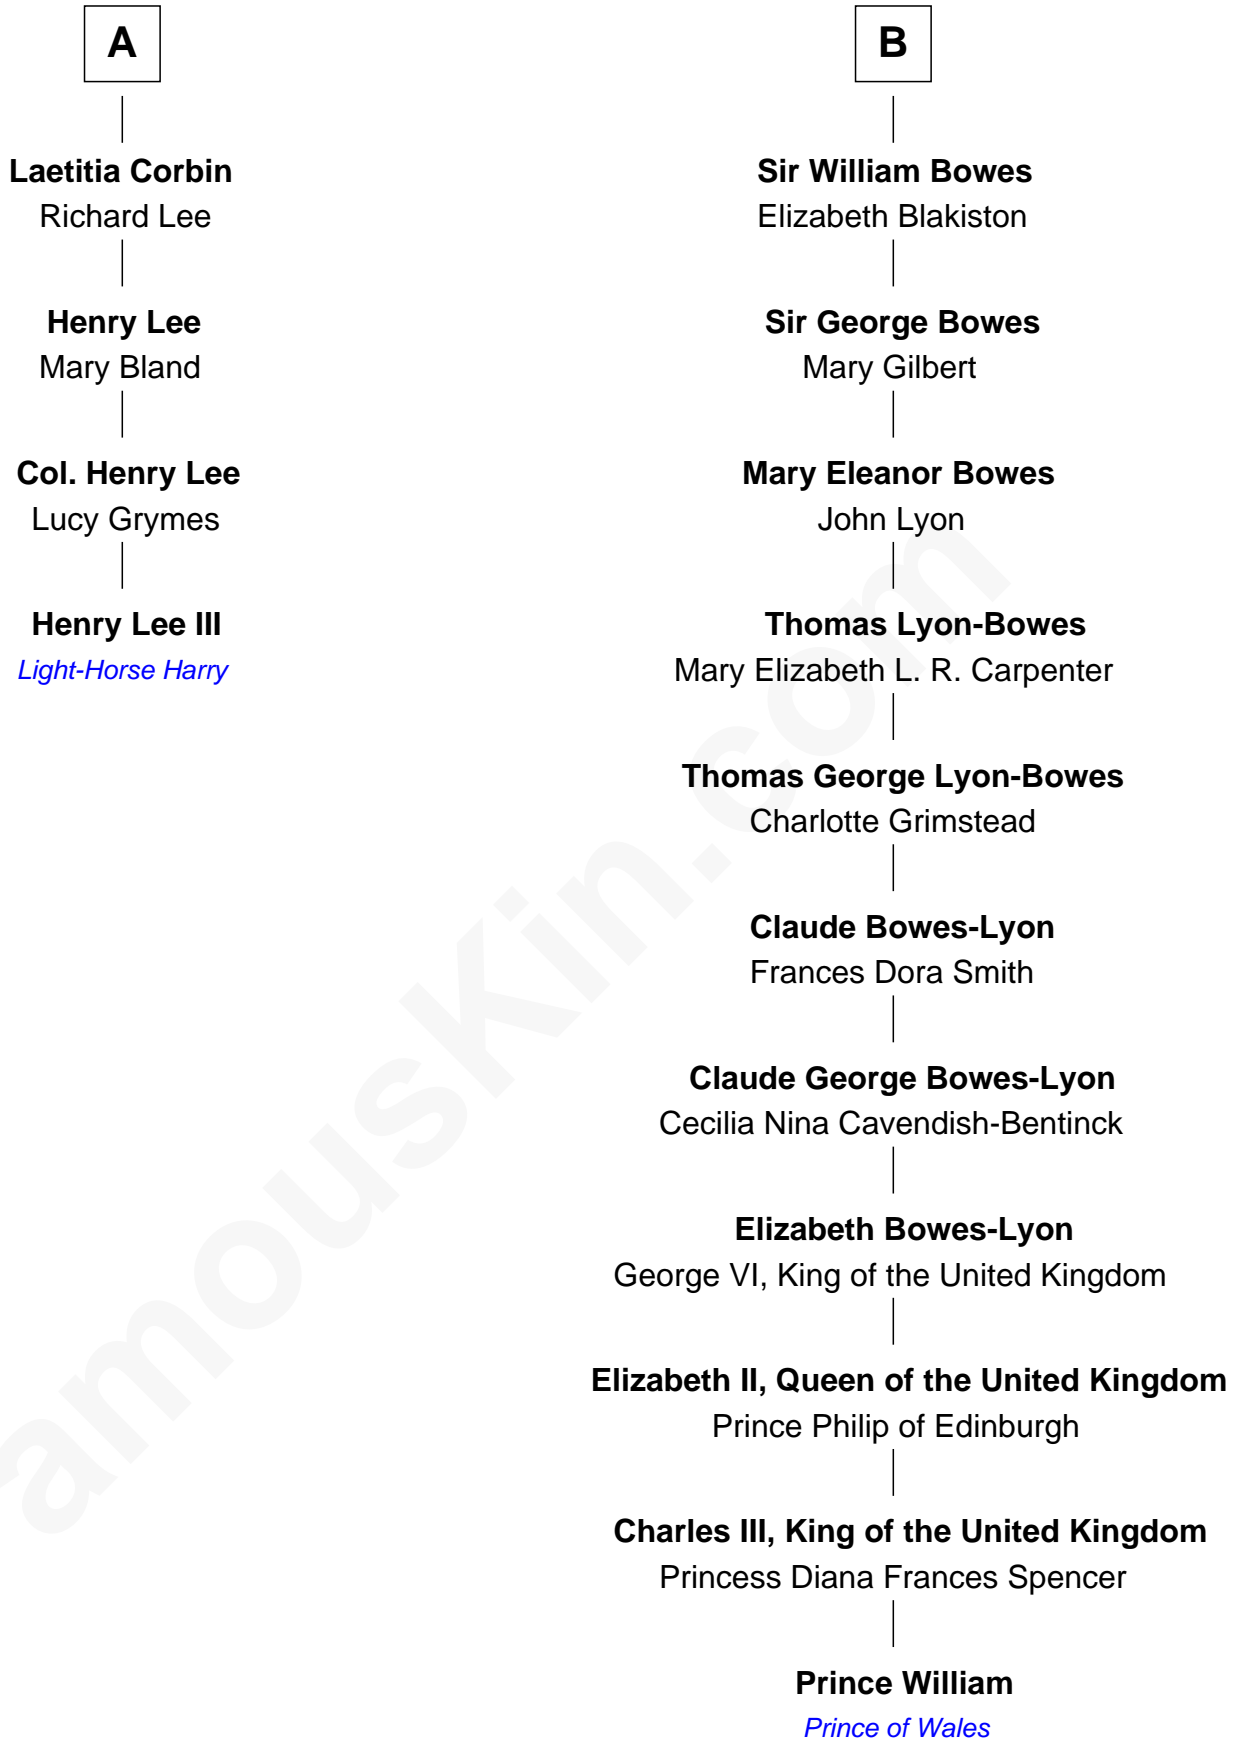

FamousKin.com Relationship Chart of

Henry Lee III

9th Governor of Virginia

10th cousin 7 times removed of

Prince William

Prince of Wales

Sir Thomas Stanley

Joan Goushill

William Eltonhead

Anne Bowers

Richard Eltonhead

Anne Sutton

Alice Eltonhead

Henry Corbin

A

Margaret Stanley

Sir William Troutbeck

Adam Troutbeck

Joan Molyneux

Margaret Troutbeck

Sir John Talbot

Sir John Talbot

Frances Giffard

Jane Talbot

Sir George Bowes

Thomas Bowes

Anne Warcop

Thomas Bowes

Anne Maxton

B

William photo by [InSapphoWeTrust](#) (CC BY-SA 2.0)