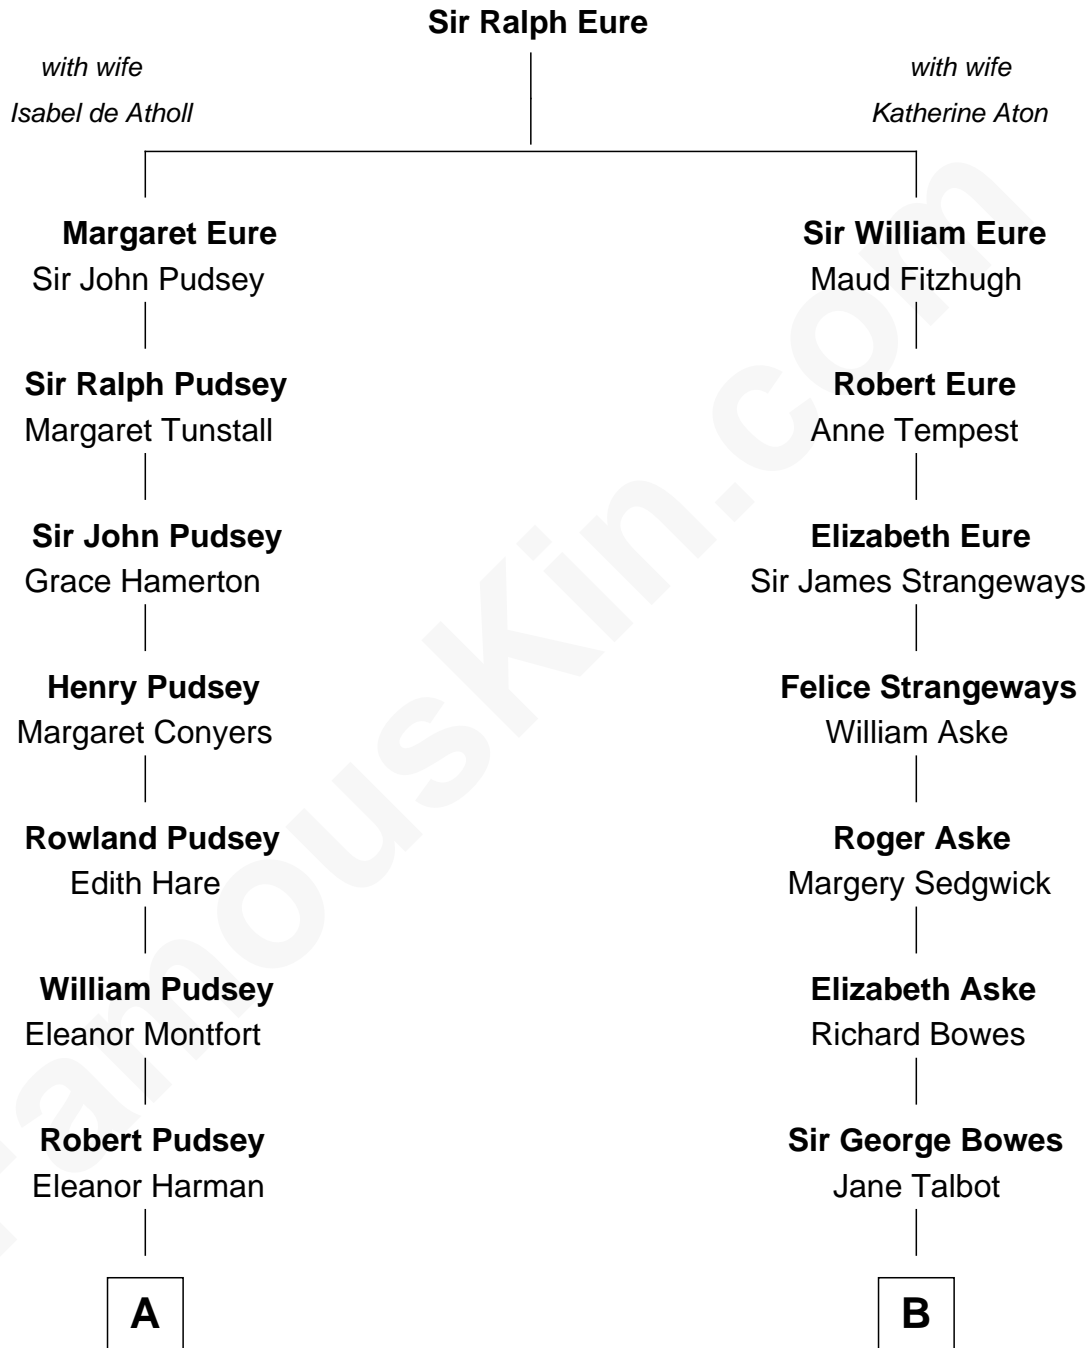

# FamousKin.com Relationship Chart of

**Henry Lee III**

*9th Governor of Virginia*

14th cousin 5 times removed of

**Prince William**

*Prince of Wales*

C

Elizabeth II, Queen of the United Kingdom

Prince Philip of Edinburgh

Charles III, King of the United Kingdom

Princess Diana Frances Spencer

Prince William

*Prince of Wales*

FamousKin.com