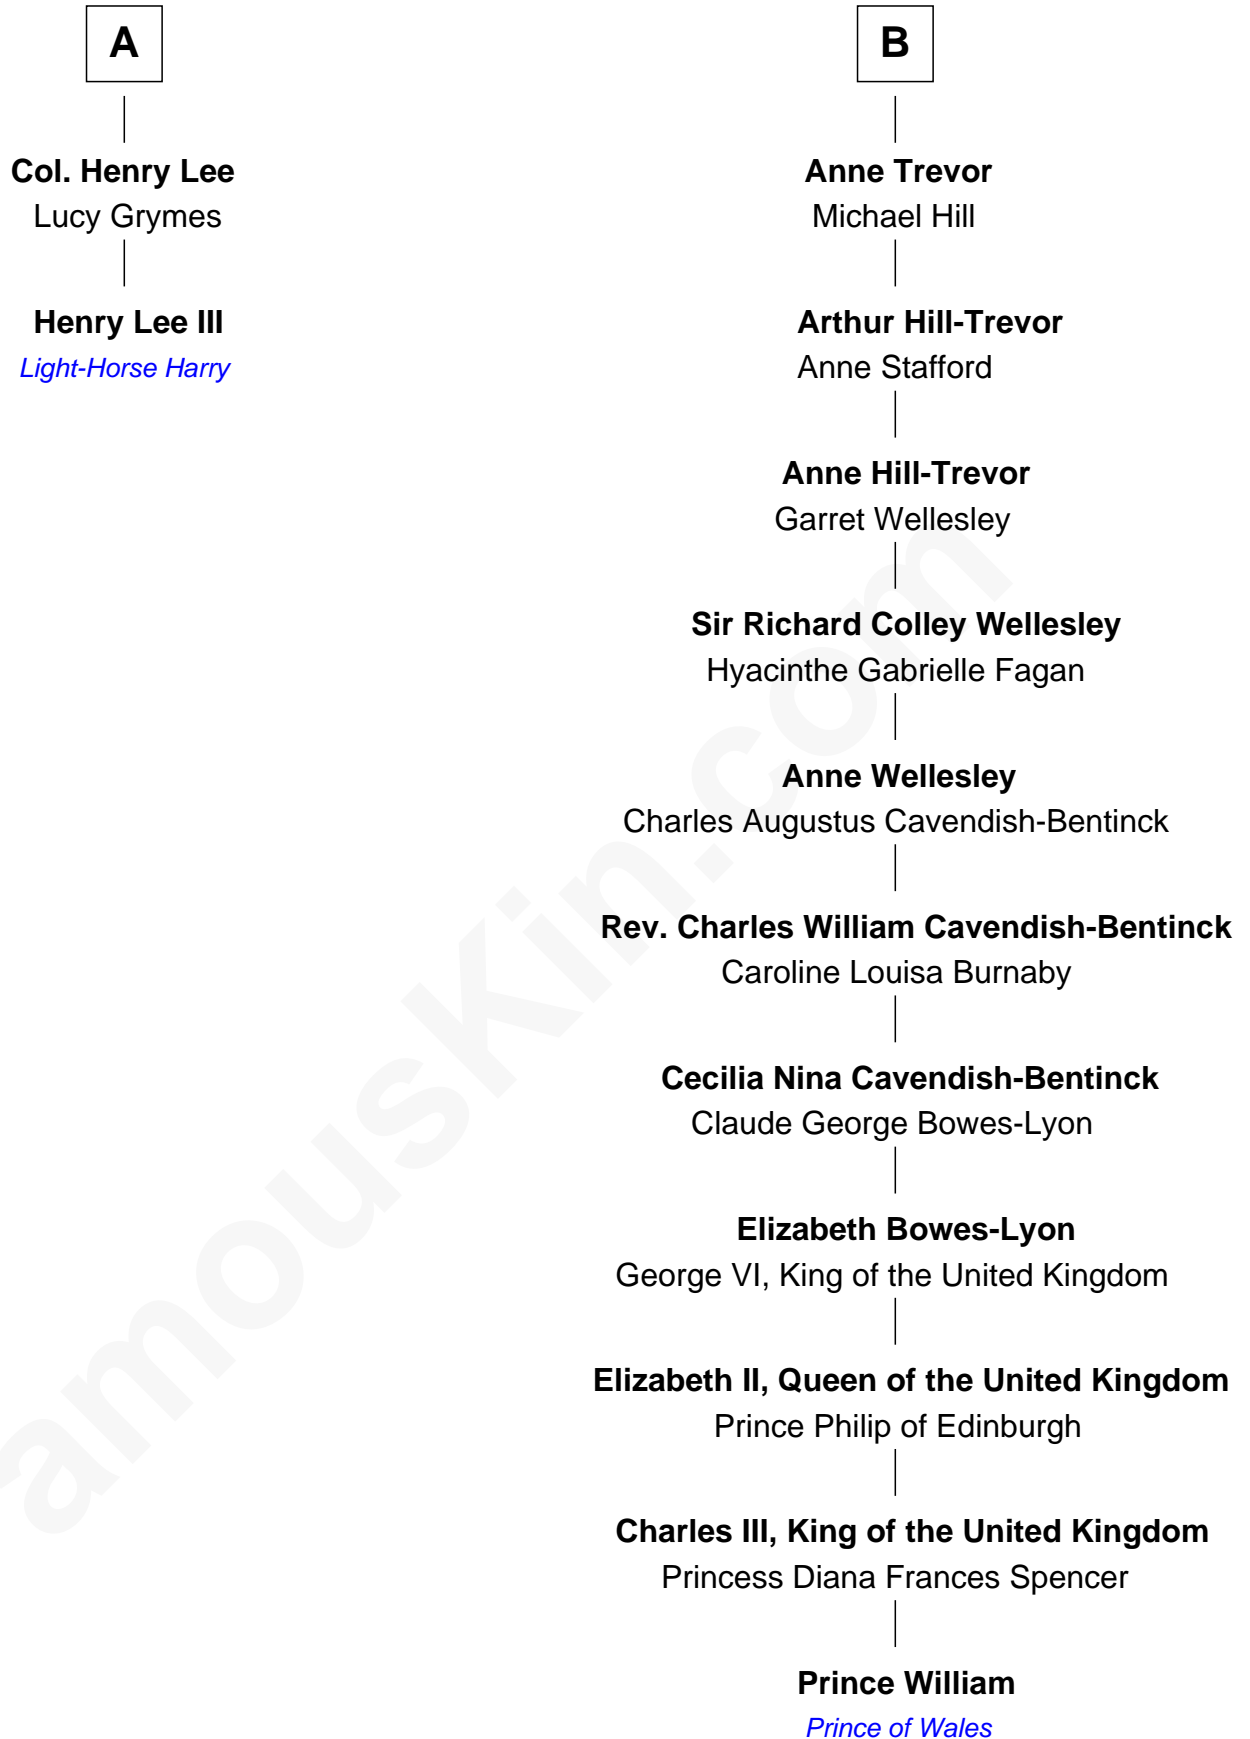

FamousKin.com Relationship Chart of

Henry Lee III

9th Governor of Virginia

8th cousin 9 times removed of

Prince William

Prince of Wales

William Gerard

Elizabeth Byron

William photo by [InSapphoWeTrust](#) (CC BY-SA 2.0)