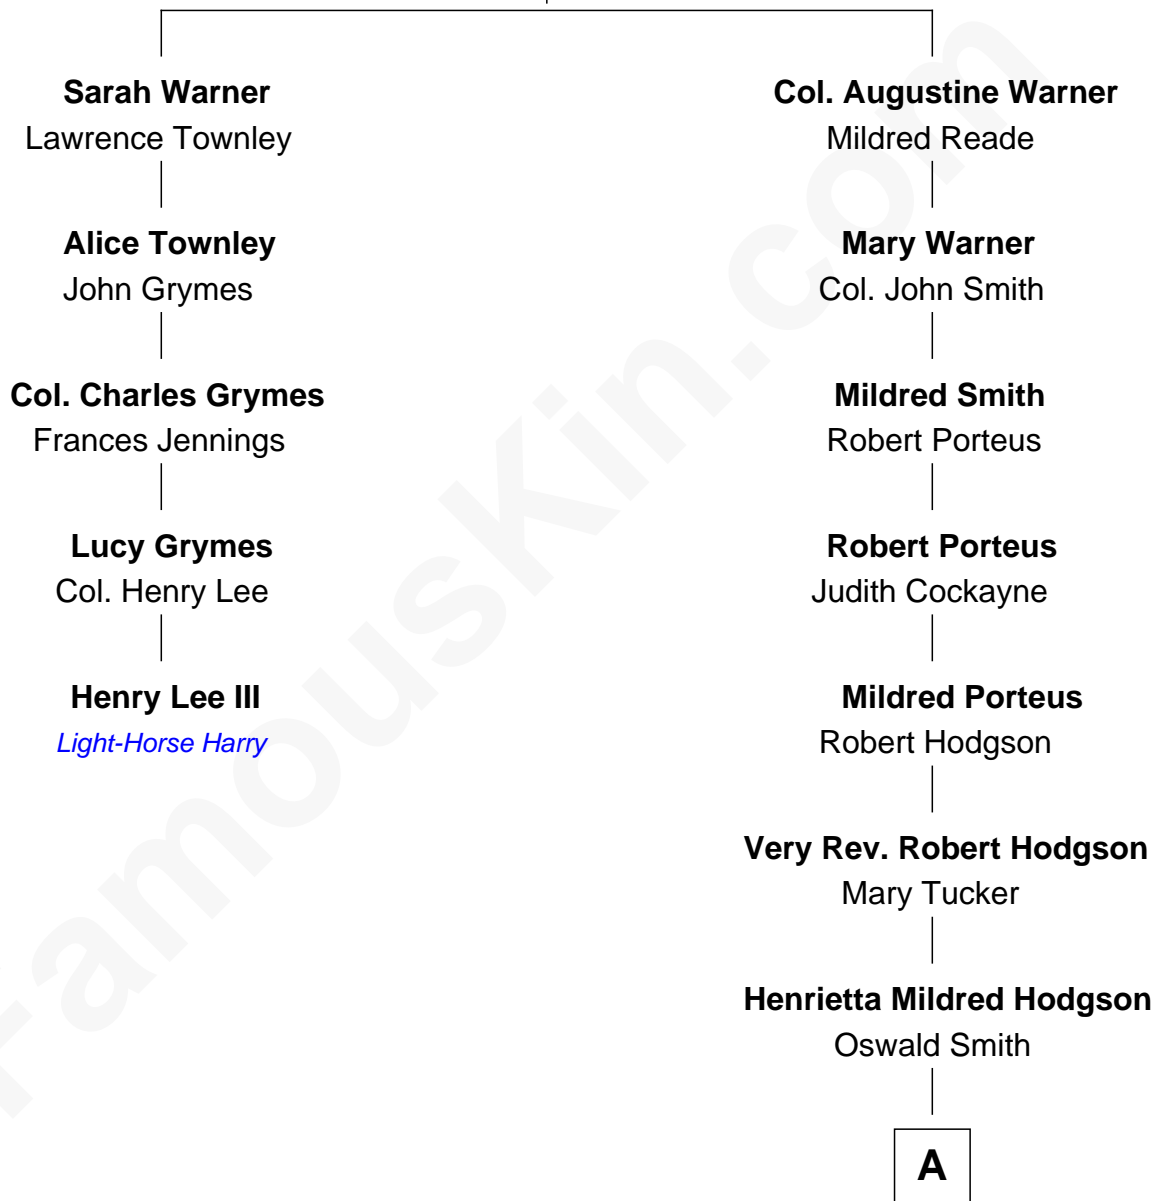

FamousKin.com Relationship Chart of

Henry Lee III

9th Governor of Virginia

4th cousin 8 times removed of

Prince William

Prince of Wales

Augustine Warner

Mary Townley

A

Frances Dora Smith

Claude Bowes-Lyon

Claude George Bowes-Lyon

Cecilia Nina Cavendish-Bentinck

Elizabeth Bowes-Lyon

George VI, King of the United Kingdom

Elizabeth II, Queen of the United Kingdom