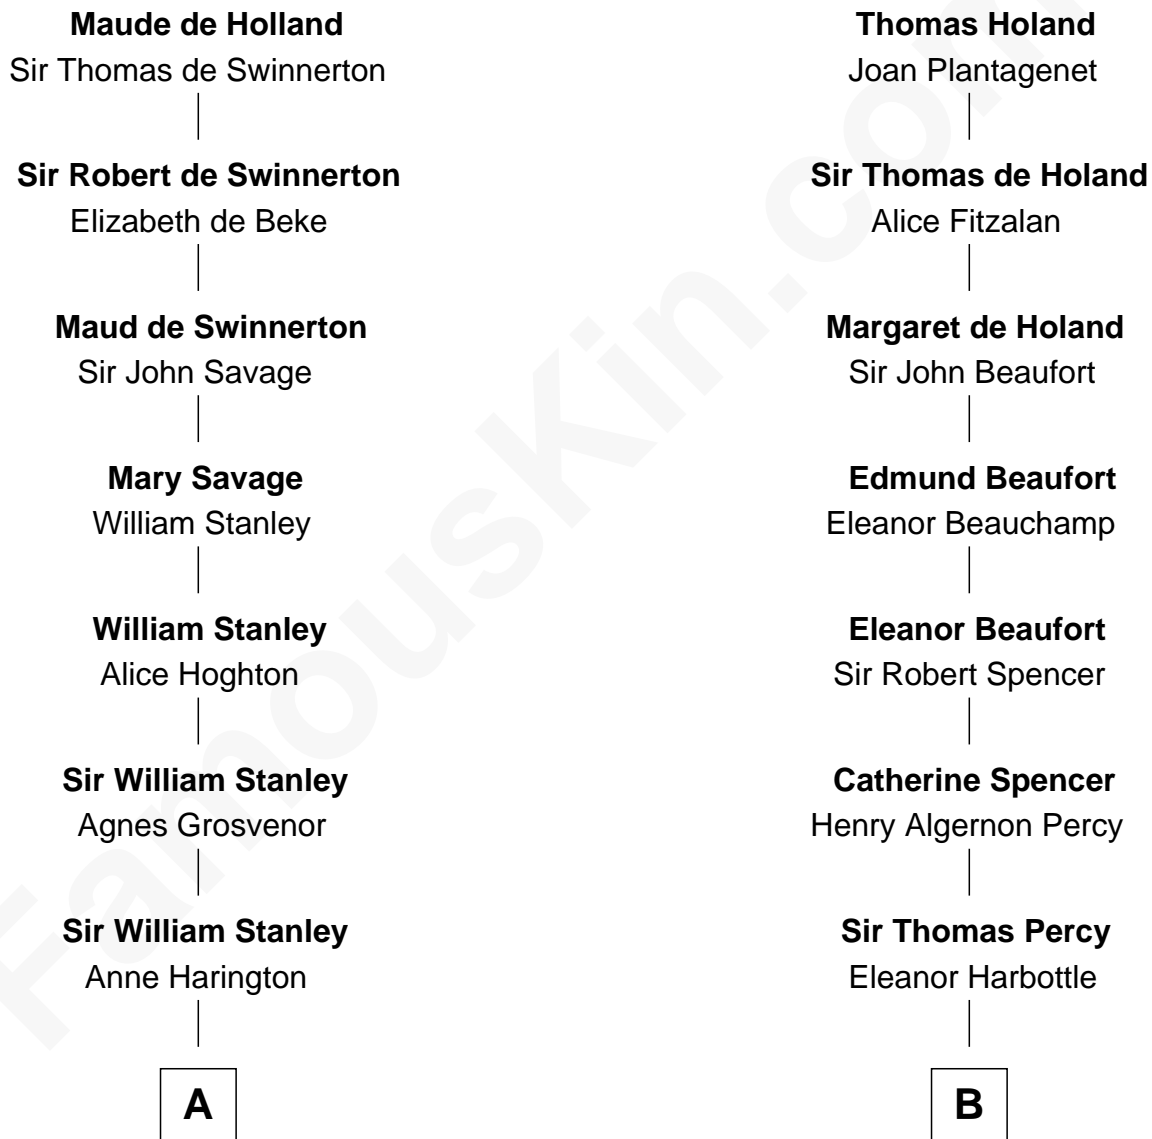

# FamousKin.com Relationship Chart of

**Henry Lee III**

*9th Governor of Virginia*

14th cousin 7 times removed of

**Prince William**

*Prince of Wales*

**Sir Robert de Holland**

Maude la Zouche

C

**Charles Robert Spencer**

Margaret Baring

**Albert Edward John Spencer**

Cynthia Elinor Beatrix Hamilton

**Edward John Spencer**

Frances Ruth Burke Roche

**Princess Diana Frances Spencer**

Charles III, King of the United Kingdom

**Prince William**

*Prince of Wales*