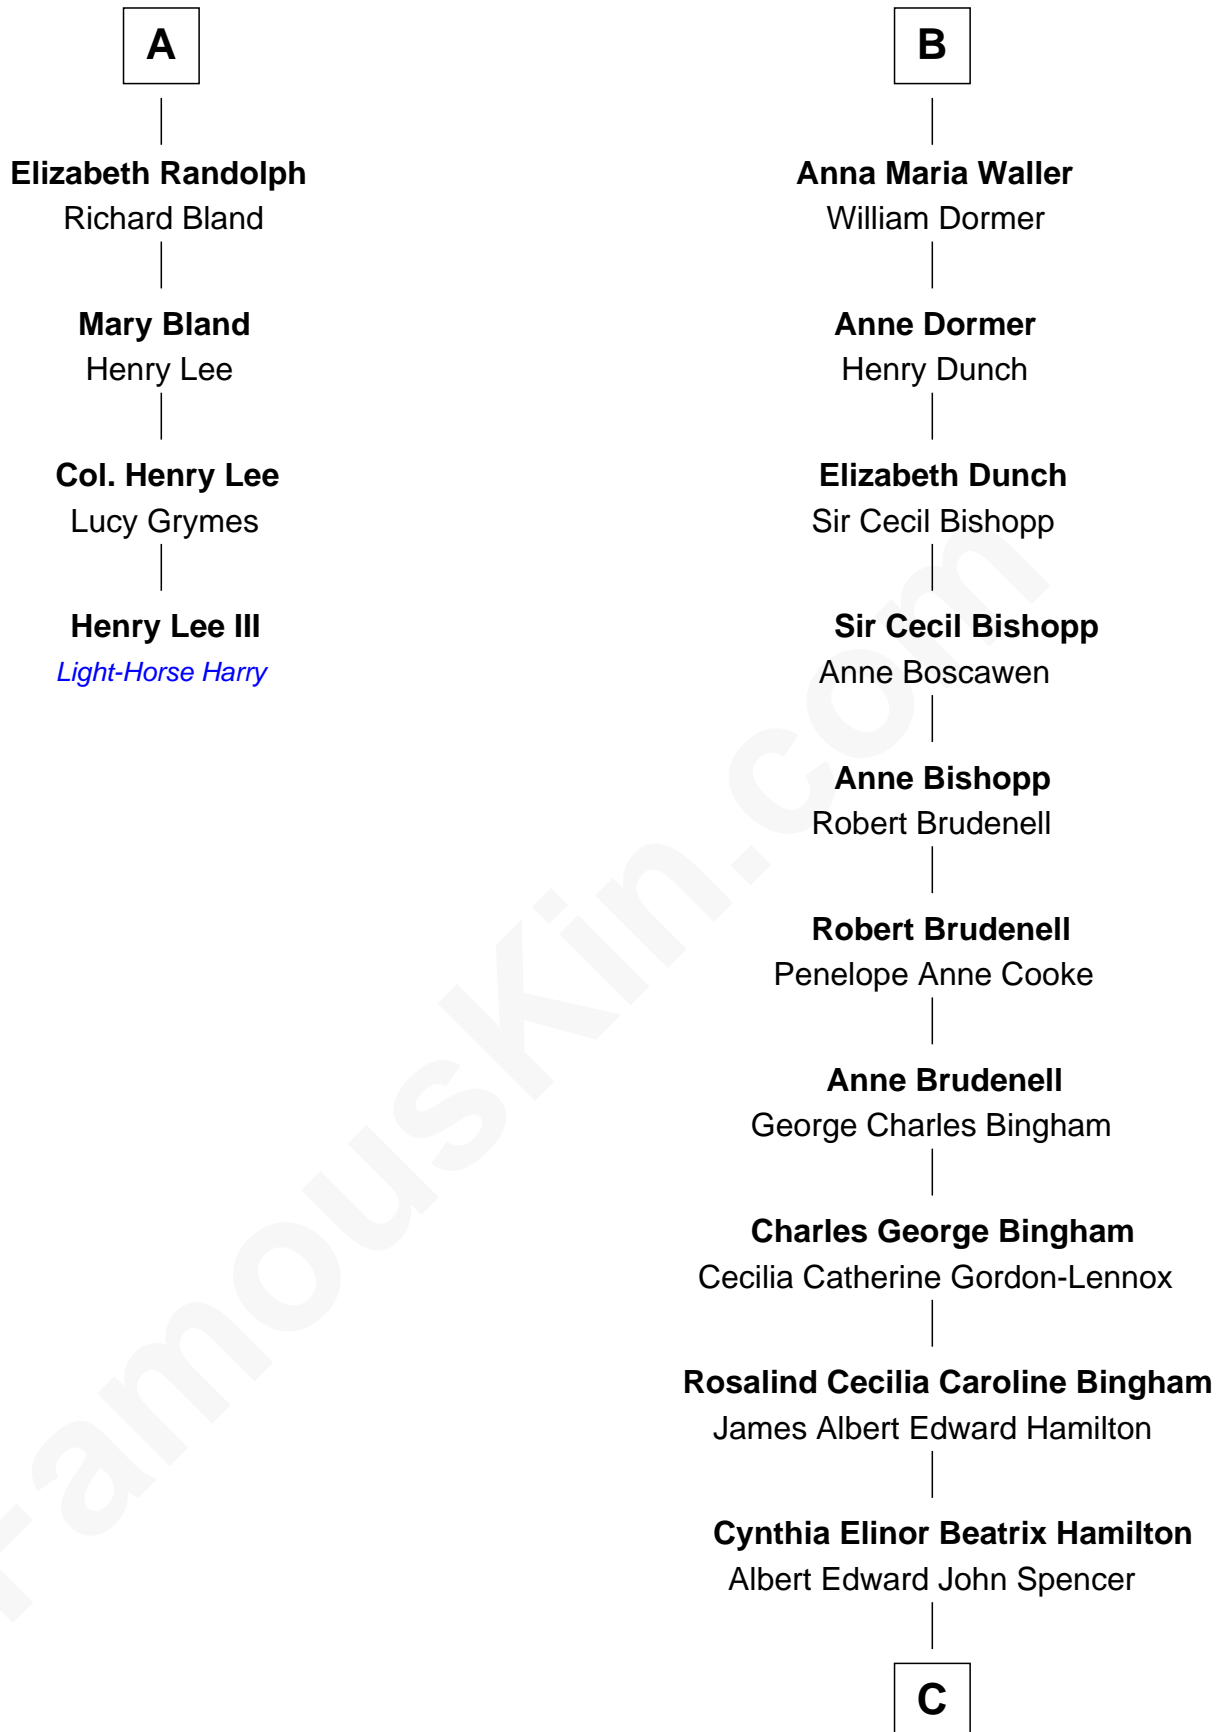

# FamousKin.com Relationship Chart of

**Henry Lee III**

*9th Governor of Virginia*

10th cousin 9 times removed of

**Prince William**

*Prince of Wales*

**Richard Vere**

Isabel Green

C

**Edward John Spencer**  
Frances Ruth Burke Roche

**Princess Diana Frances Spencer**  
Charles III, King of the United Kingdom

**Prince William**  
*Prince of Wales*

FamousKin.com