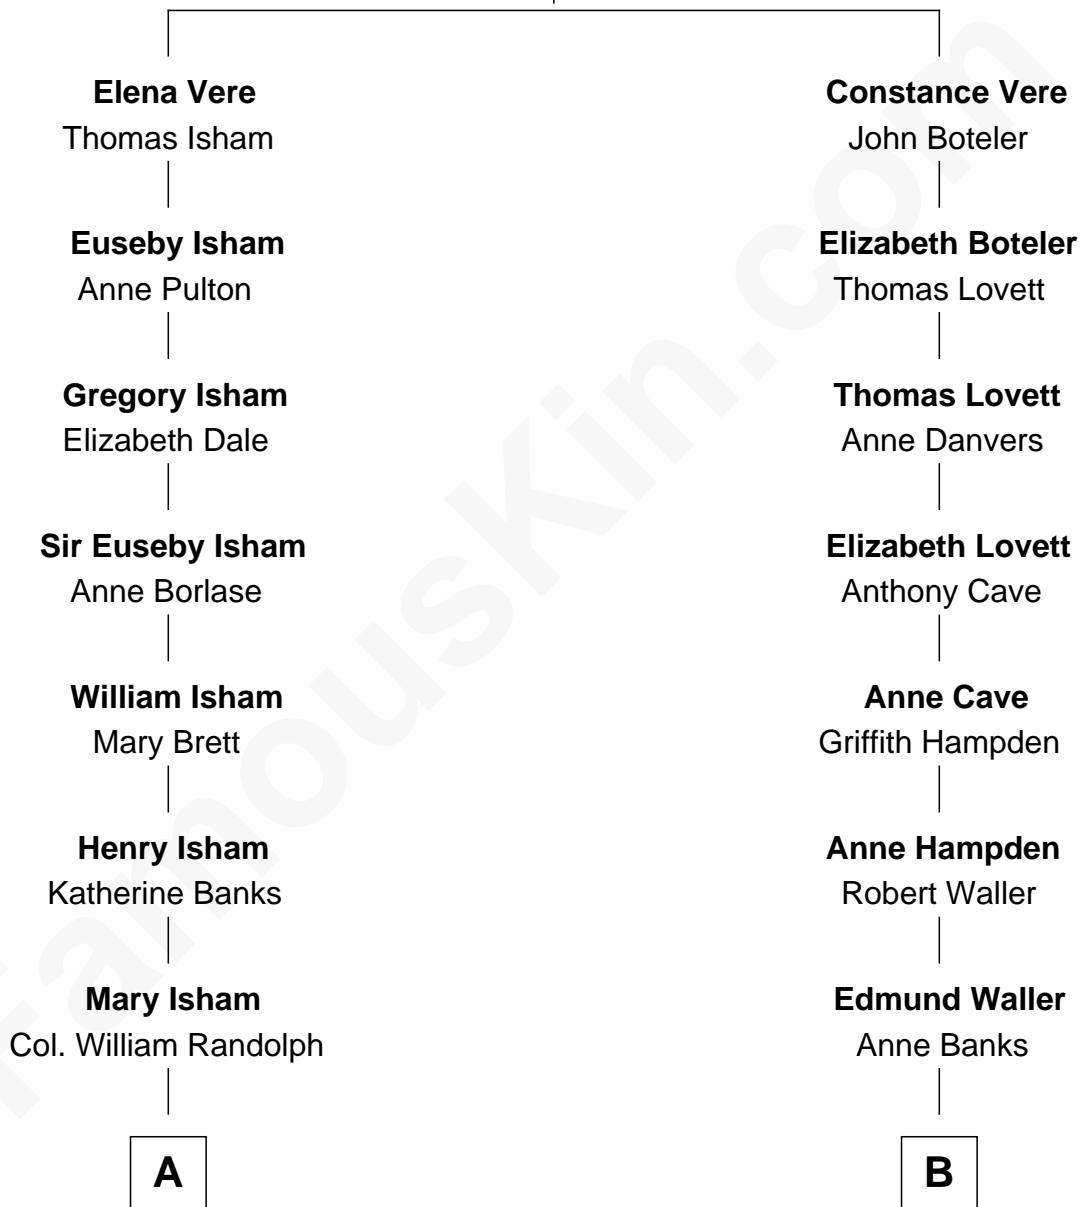

# FamousKin.com Relationship Chart of

**Henry Lee III**

*9th Governor of Virginia*

10th cousin 9 times removed of

**Prince William**

*Prince of Wales*

**Richard Vere**

Isabel Green

C

**Edward John Spencer**  
Frances Ruth Burke Roche

**Princess Diana Frances Spencer**  
Charles III, King of the United Kingdom

**Prince William**  
*Prince of Wales*

FamousKin.com