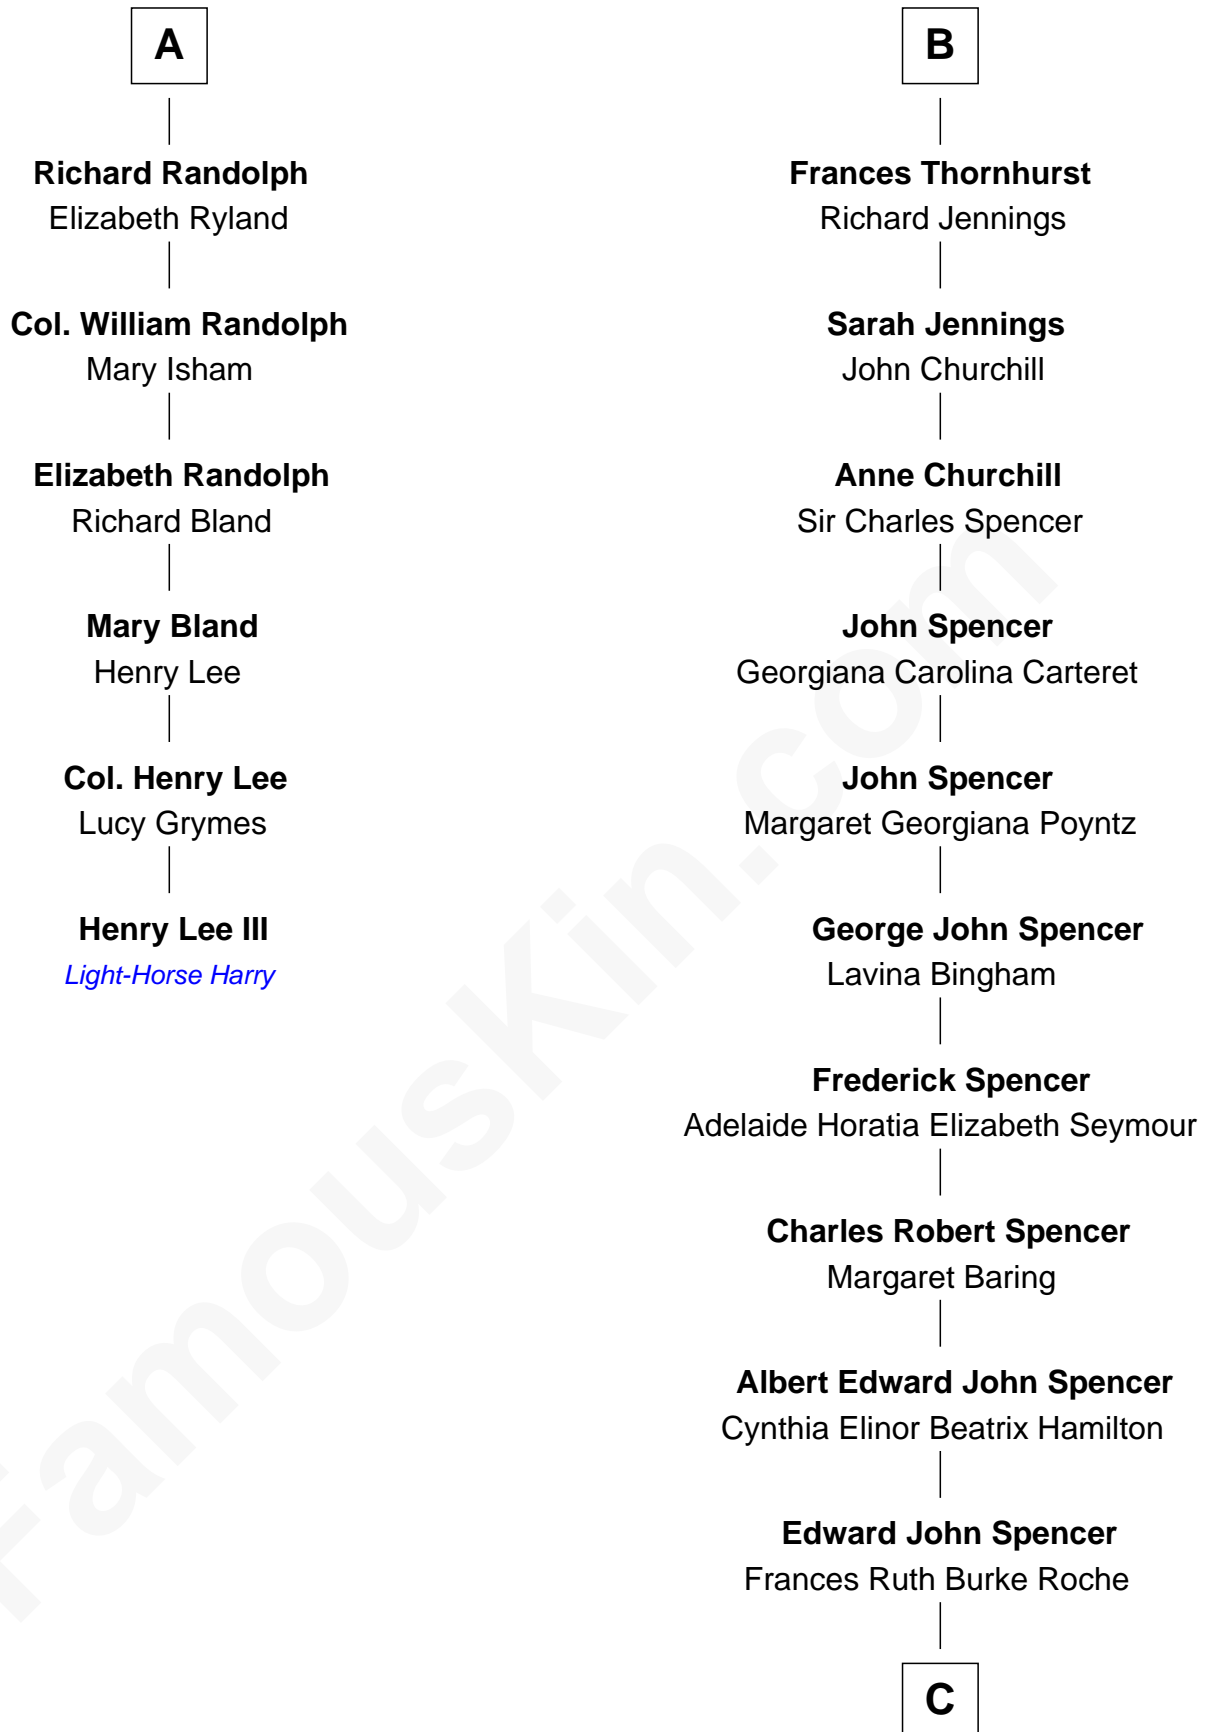

FamousKin.com Relationship Chart of

Henry Lee III

9th Governor of Virginia

12th cousin 6 times removed of

Prince William

Prince of Wales

Sir Robert Howard

Margaret Mowbray

Anne Tanfield

Clement Vincent

Elizabeth Vincent

Richard Lane

Dorothy Lane

William Randolph

A

Sir John Howard

Katherine Moleyns

Sir Thomas Howard

Elizabeth Tilney

Thomas Howard

Elizabeth Stafford

Thomas Howard

Gertrude Lyte

Charles Lyte-Howard

Roberta Webb

Anne Lyte-Howard

Sir William Thornhurst

Sir Gifford Thornhurst

Susanna Temple

B

C

Princess Diana Frances Spencer
Charles III, King of the United Kingdom