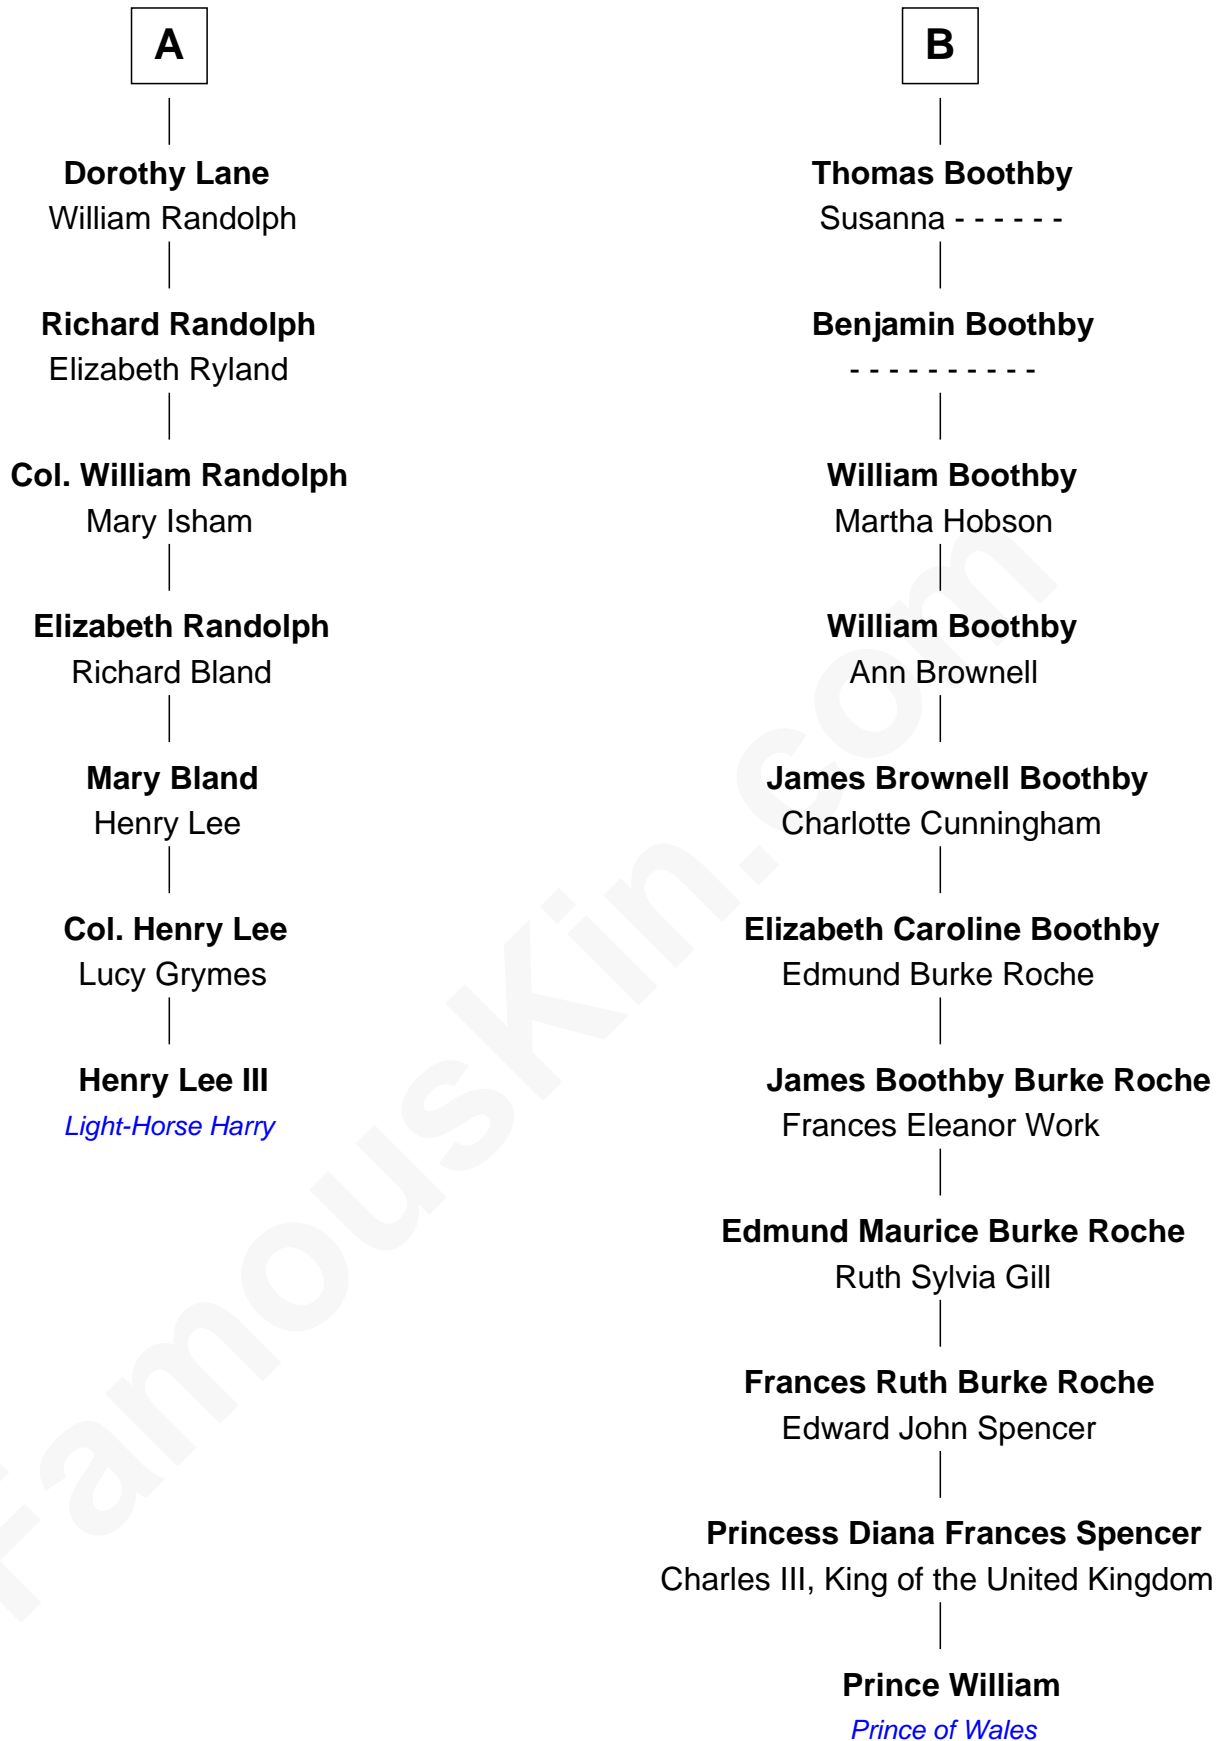

FamousKin.com Relationship Chart of

Henry Lee III

9th Governor of Virginia

13th cousin 4 times removed of

Prince William

Prince of Wales

James Touchet
Eleanor de Holland

Elizabeth Touchet
Edward Brooke

Elizabeth Brooke
Sir Robert Tanfield

Robert Tanfield
Catherine Neville

William Tanfield
Elizabeth Stavely

Frances Tanfield
Bridget Cave

Anne Tanfield
Clement Vincent

Elizabeth Vincent
Richard Lane

A

Margaret Touchet

Elizabeth -----
Sir John Ludlow

Anne Ludlow
Thomas Vernon

Eleanor Vernon
Francis Curzon

John Curzon
Millicent Sacheverell

Eleanor Curzon
Richard Boothby

Richard Boothby
Grisel Halford

B

William photo by [InSapphoWeTrust](#) (CC BY-SA 2.0)