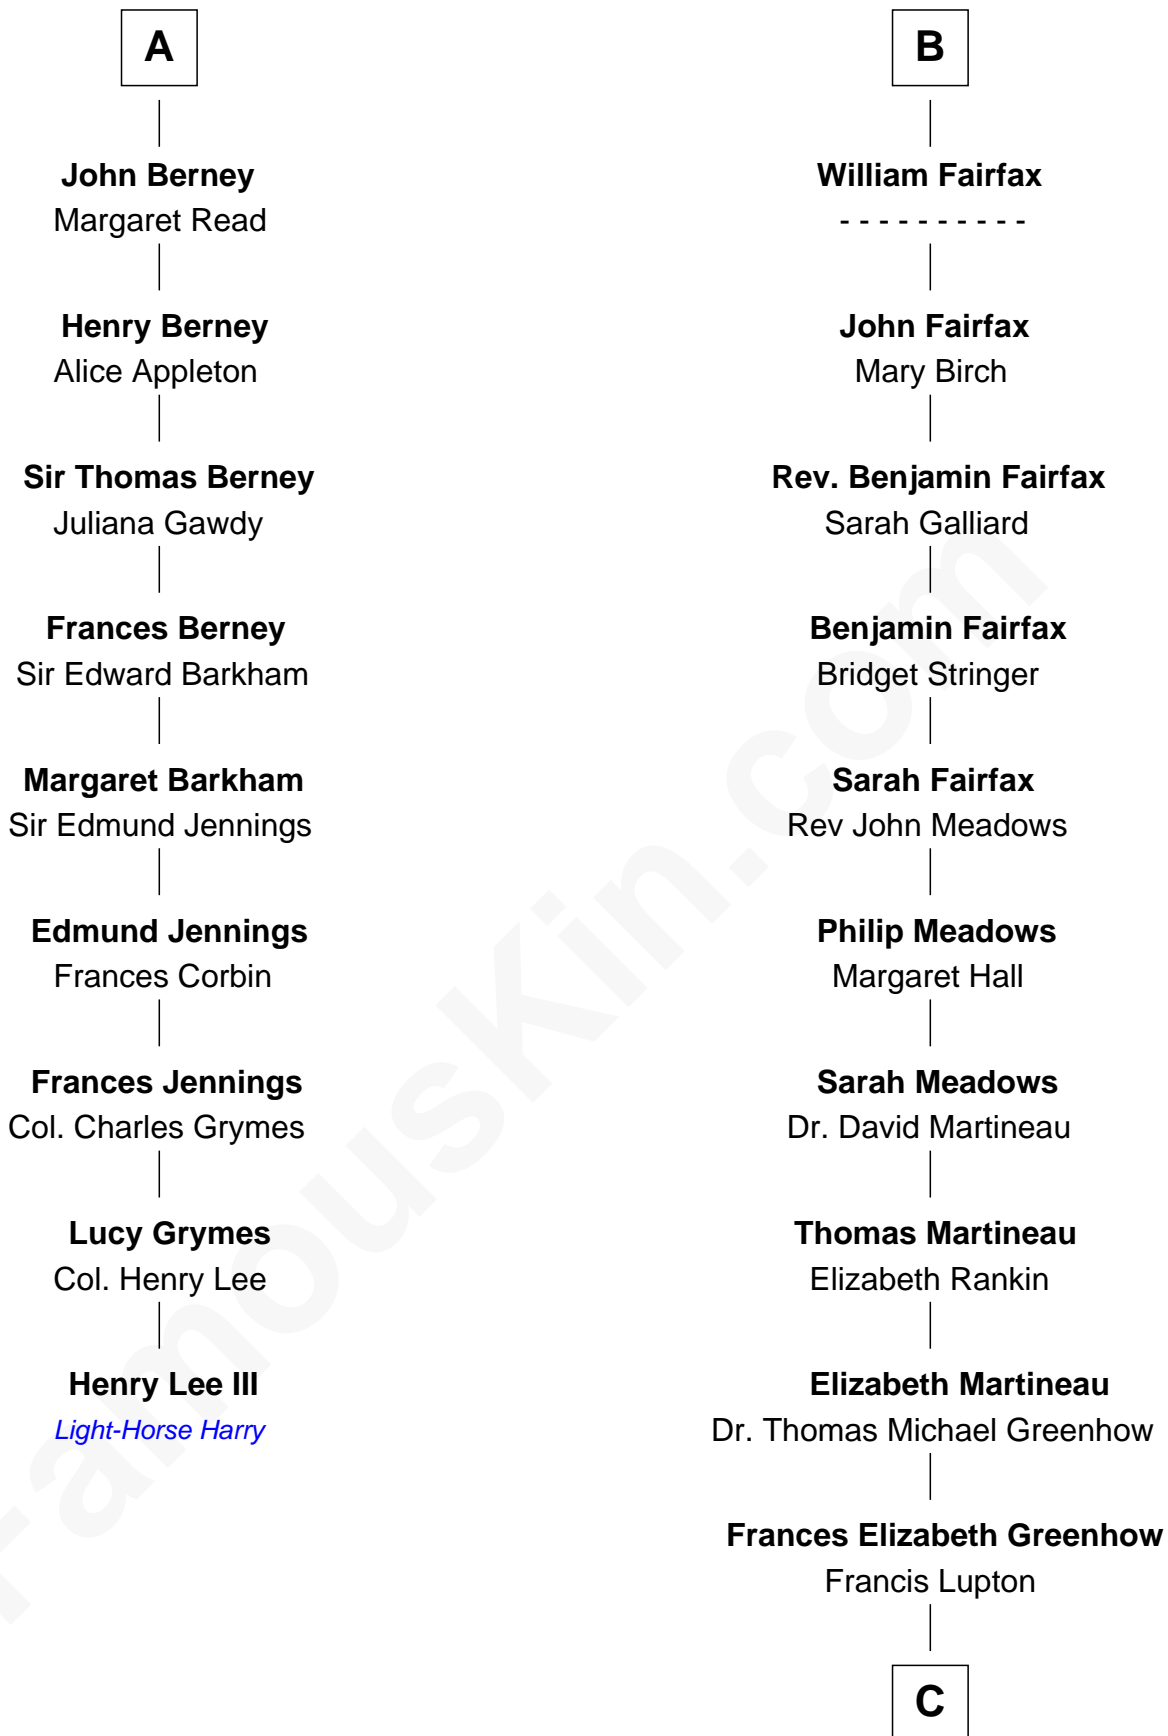

# FamousKin.com Relationship Chart of

**Henry Lee III**

*9th Governor of Virginia*

15th cousin 6 times removed of

**Catherine Middleton**

*Princess of Wales*

**William de Montagu**  
Katherine de Grandison

**Sibyl de Montagu**  
Sir Edmund Fitzalan

**Philippe Fitzalan**  
Sir Richard Sergeaux

**Elizabeth Sergeaux**  
Sir William Marney

**Emma Marney**  
Sir Thomas Tyrrell

**Humphrey Tyrrell**  
Isabel Helion

**Anne Tyrrell**  
Sir Roger Wentworth

**Margery Wentworth**  
John Berney

**A**

**Philippa de Montagu**  
Sir Roger de Mortimer

**Edmund Mortimer**  
Philippa Plantagenet

**Elizabeth Mortimer**  
Sir Henry Percy

**Sir Henry Percy**  
Eleanor Neville

**Sir Henry Percy**  
Eleanor Poynings

**Margaret Percy**  
Sir William Gascoigne

**Agnes Gascoigne**  
Sir Thomas Fairfax

**B**

C

Francis Martineau Lupton

Harriet Albina Davis

Olive Christina Lupton

Richard Noel Middleton