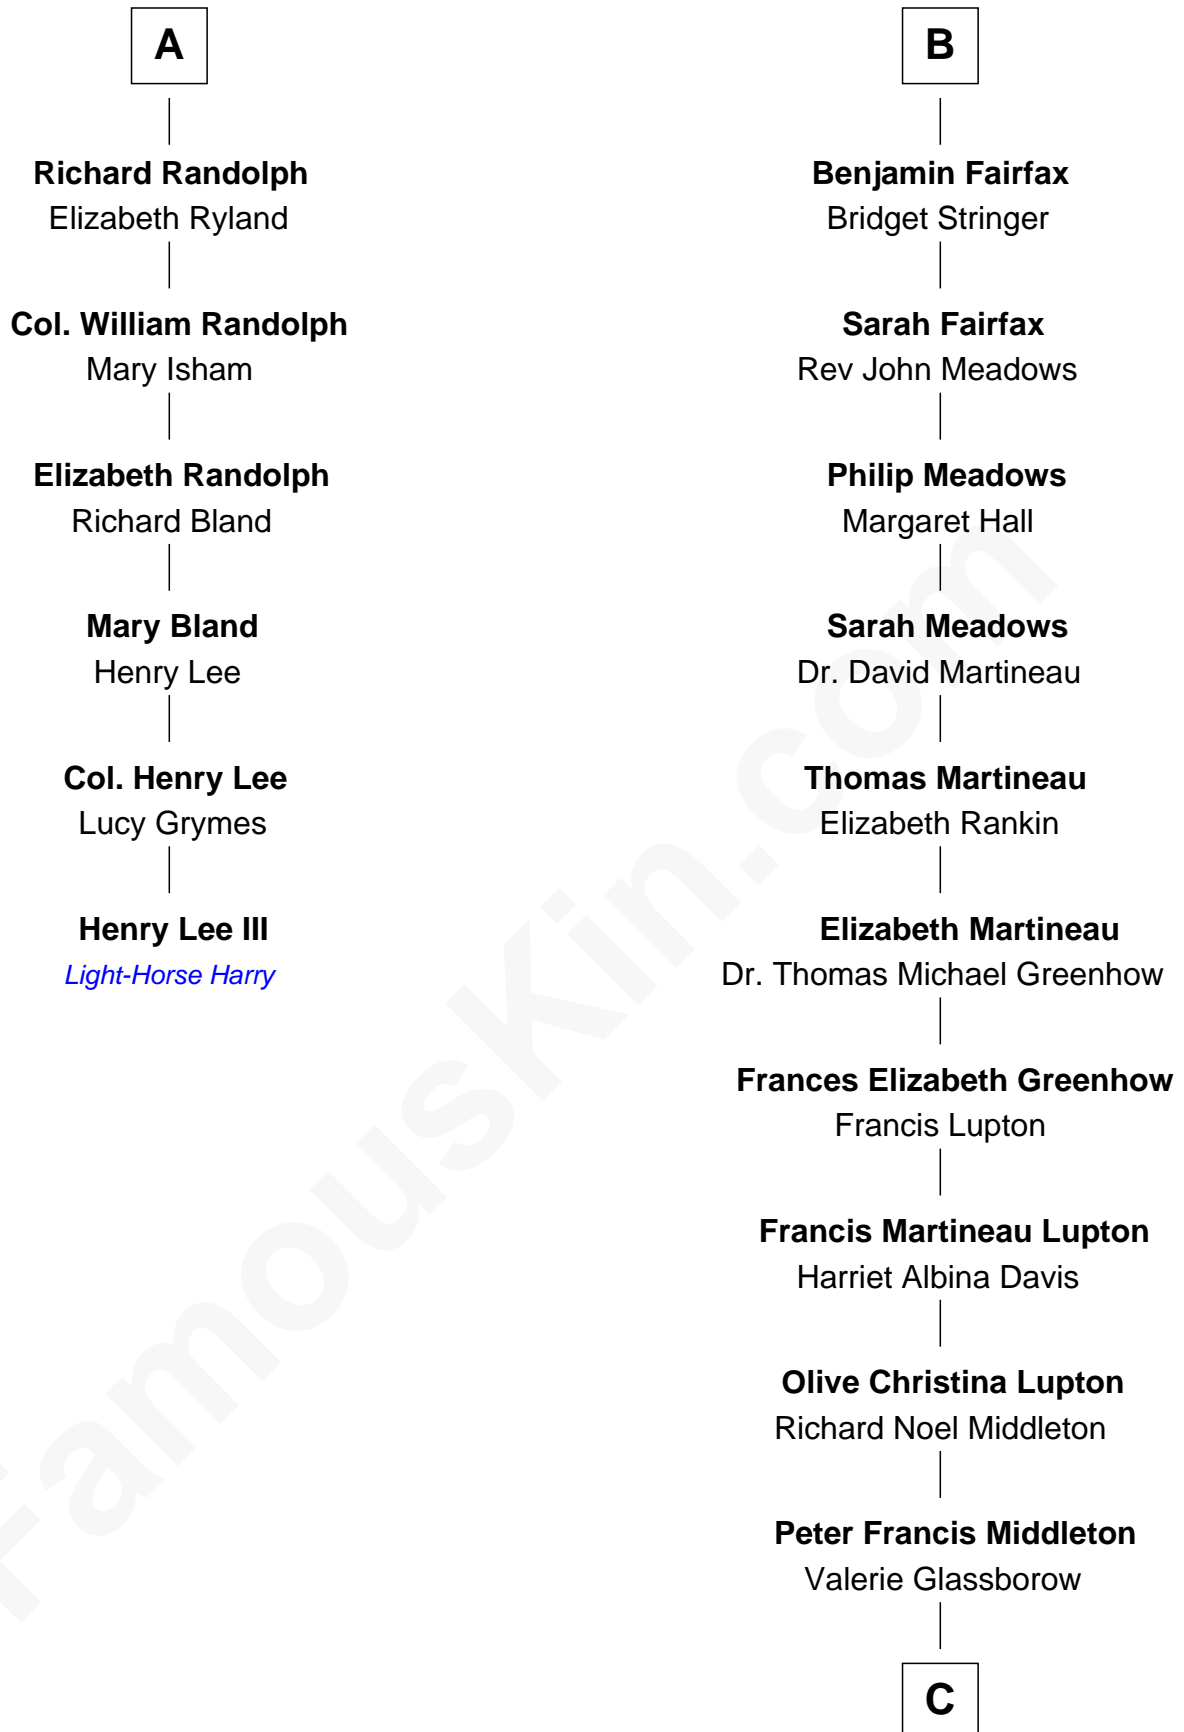

FamousKin.com

Relationship Chart of

Henry Lee III

9th Governor of Virginia

12th cousin 6 times removed of

Catherine Middleton

Princess of Wales

Sir Ralph Neville

Joan Beaufort

Sir Edward Neville

Katherine Howard

Catherine Neville

Robert Tanfield

William Tanfield

Elizabeth Stavelly

Frances Tanfield

Eleanor Neville

Sir Henry Percy

Sir Henry Percy

Eleanor Poynings

Margaret Percy

Sir William Gascoigne

Agnes Gascoigne

Sir Thomas Fairfax

William Fairfax

John Fairfax

Mary Birch

Rev. Benjamin Fairfax

Sarah Galliard

B

C

Michael Francis Middleton