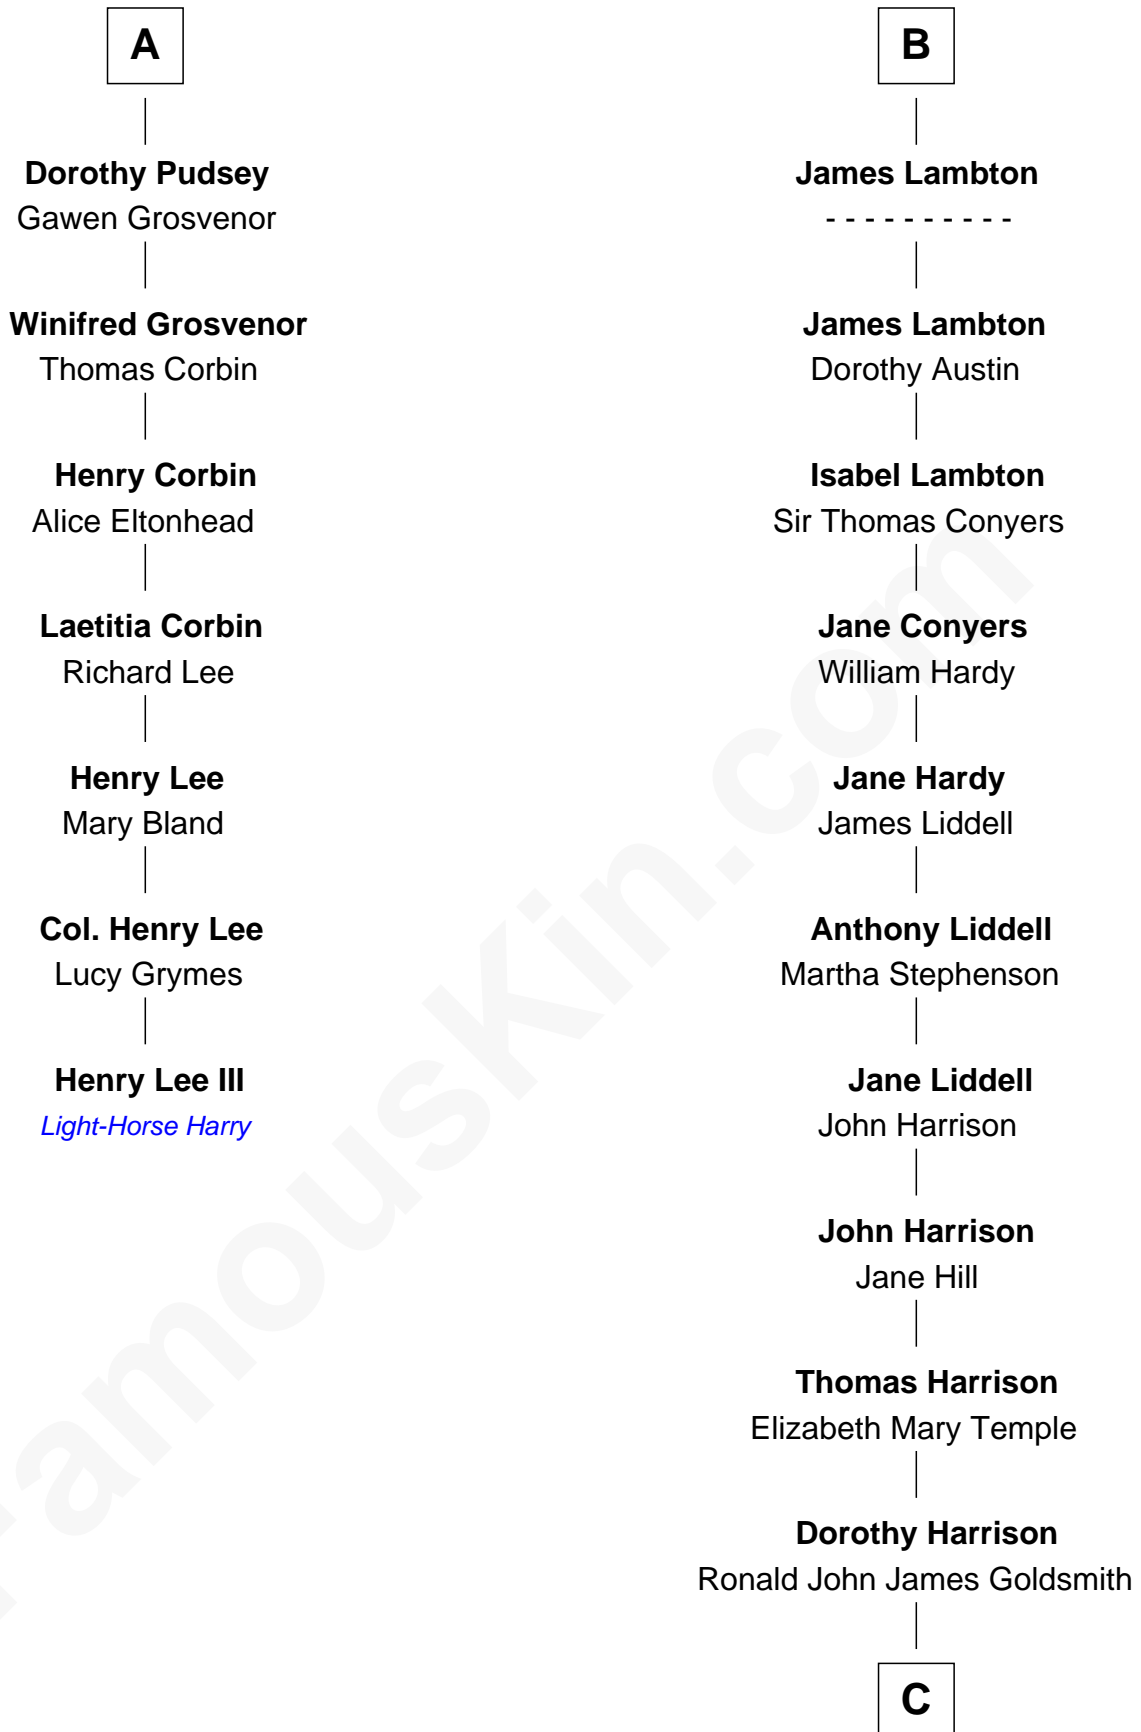

FamousKin.com Relationship Chart of

Henry Lee III

9th Governor of Virginia

13th cousin 5 times removed of

Catherine Middleton

Princess of Wales

Eleanor Fitzhugh

*with husband
Sir Thomas Tunstall*

Edith Hare

William Pudsey

Eleanor Montfort

Robert Pudsey

Eleanor Harman

George Pudsey

Matilda Cotton

A

Frances Eure

Robert Lambton

William Lambton

Anne - - - - -

Ralph Lambton

Susan Groves

B

C

Carole Elizabeth Goldsmith

Michael Francis Middleton

Catherine Middleton

Princess of Wales

FamousKin.com