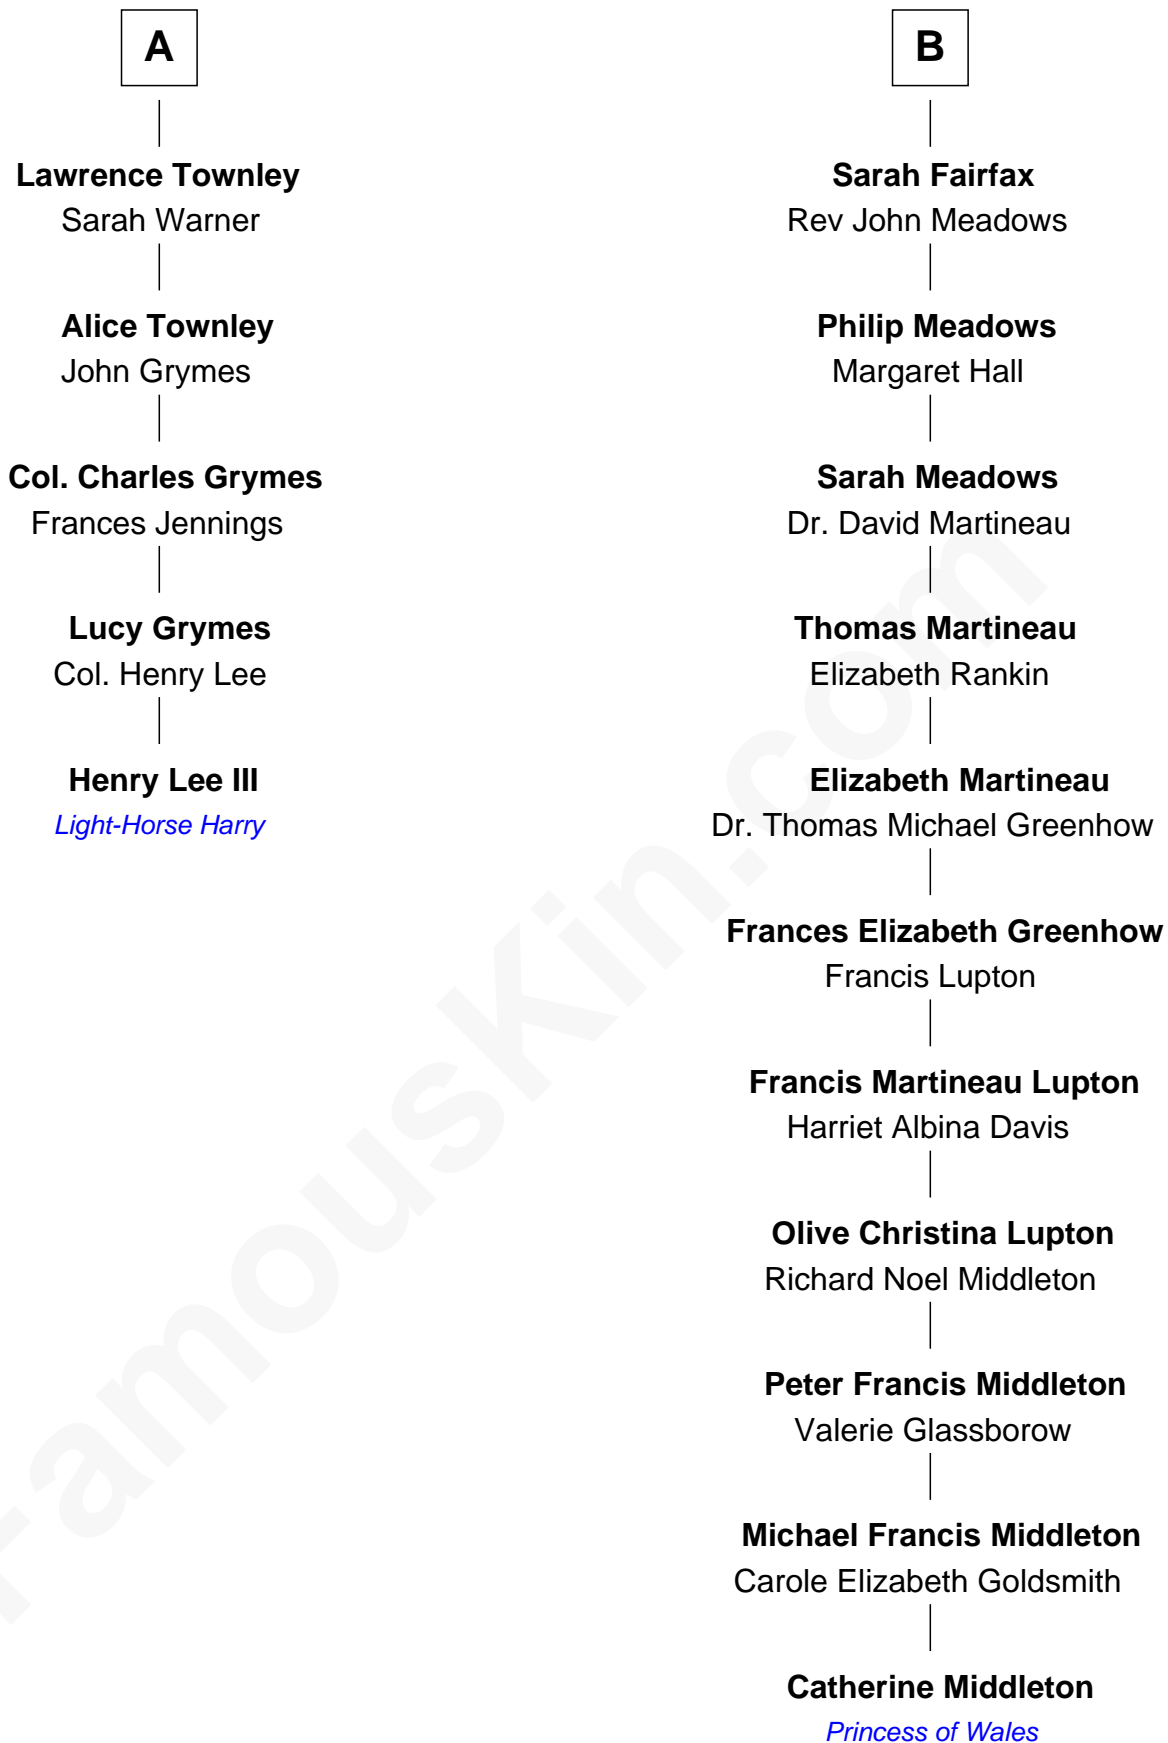

# FamousKin.com Relationship Chart of

**Henry Lee III**

*9th Governor of Virginia*

11th cousin 6 times removed of

**Catherine Middleton**

*Princess of Wales*

**Richard Sherburne**

Alice Hamerton

Catherine Middleton photo by [Pat Pilon](#) ([CC BY 2.0](#))