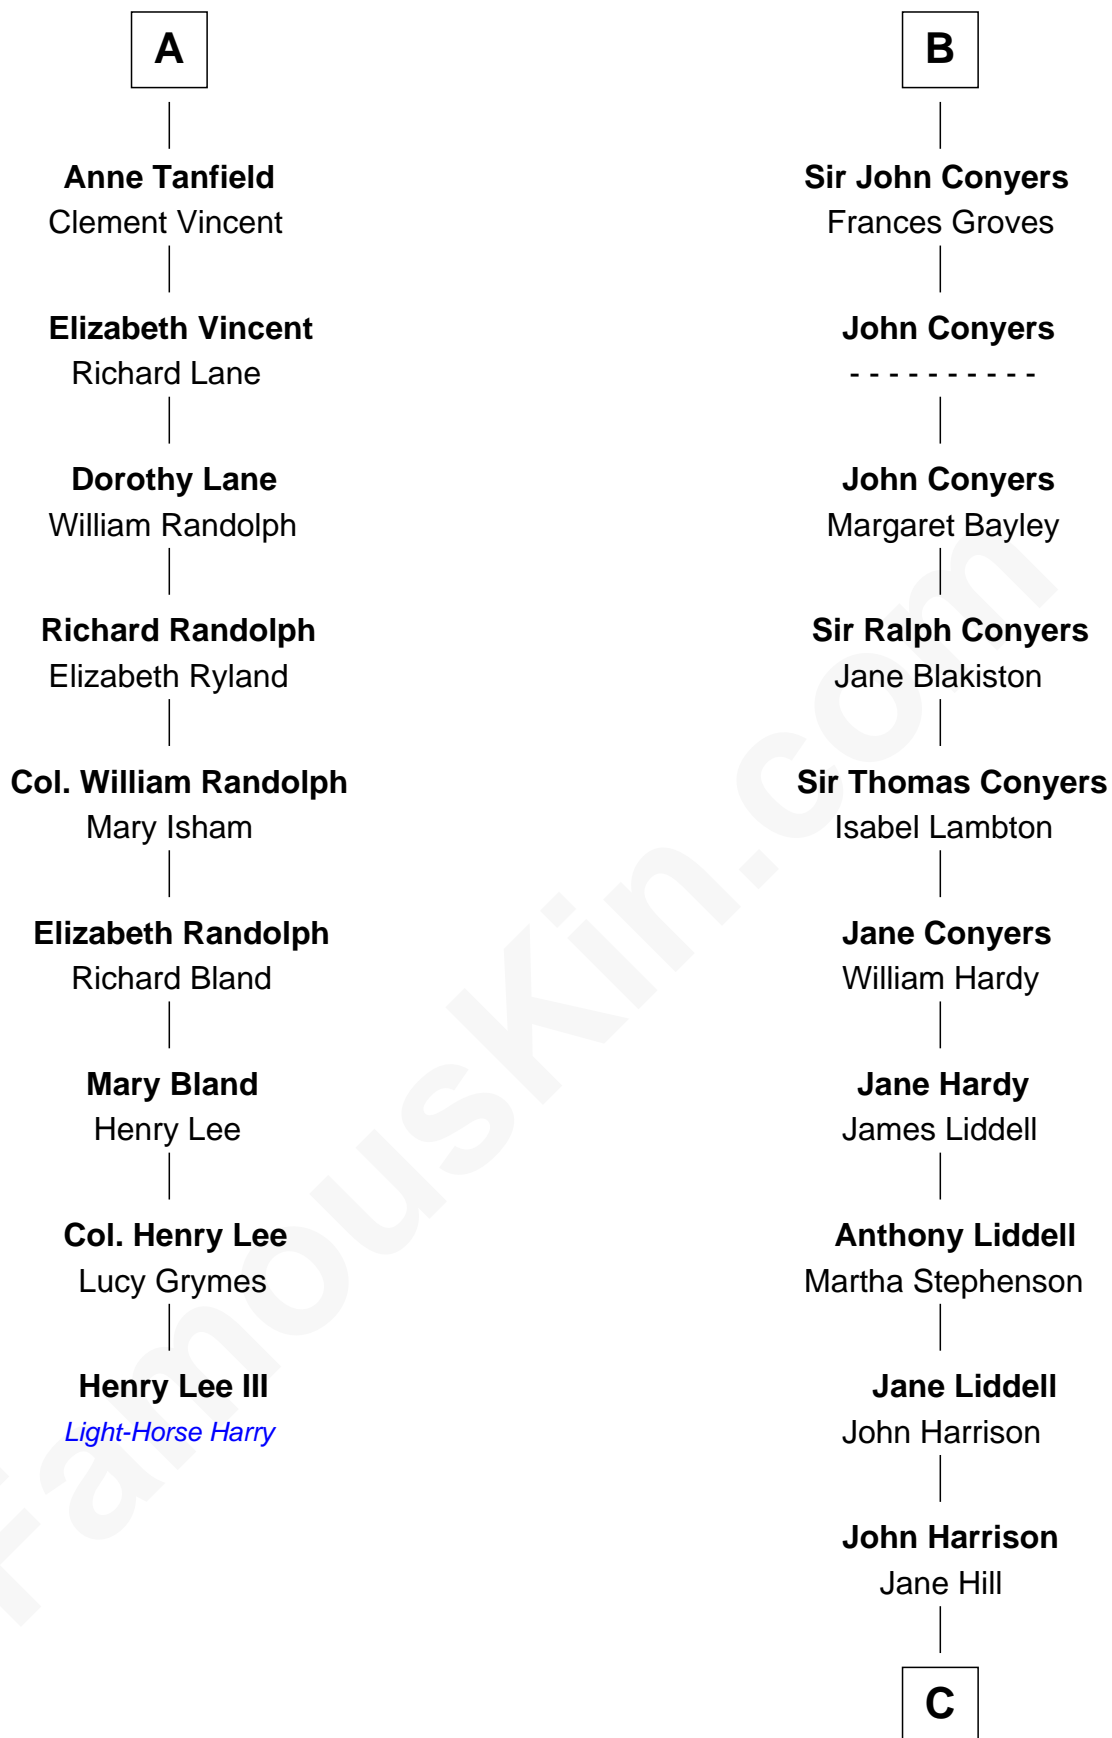

FamousKin.com Relationship Chart of

Henry Lee III

9th Governor of Virginia

15th cousin 5 times removed of

Catherine Middleton

Princess of Wales

Edmund of Langley

Isabella of Castile

Constance Plantagenet

Edmund de Holland

Eleanor de Holland

James Touchet

Elizabeth Touchet

Edward Brooke

Elizabeth Brooke

Sir Robert Tanfield

Isabel Radcliffe

Isabel Lumley

Richard Conyers

Christopher Conyers

Anne Hedworth

B

C

Thomas Harrison
Elizabeth Mary Temple