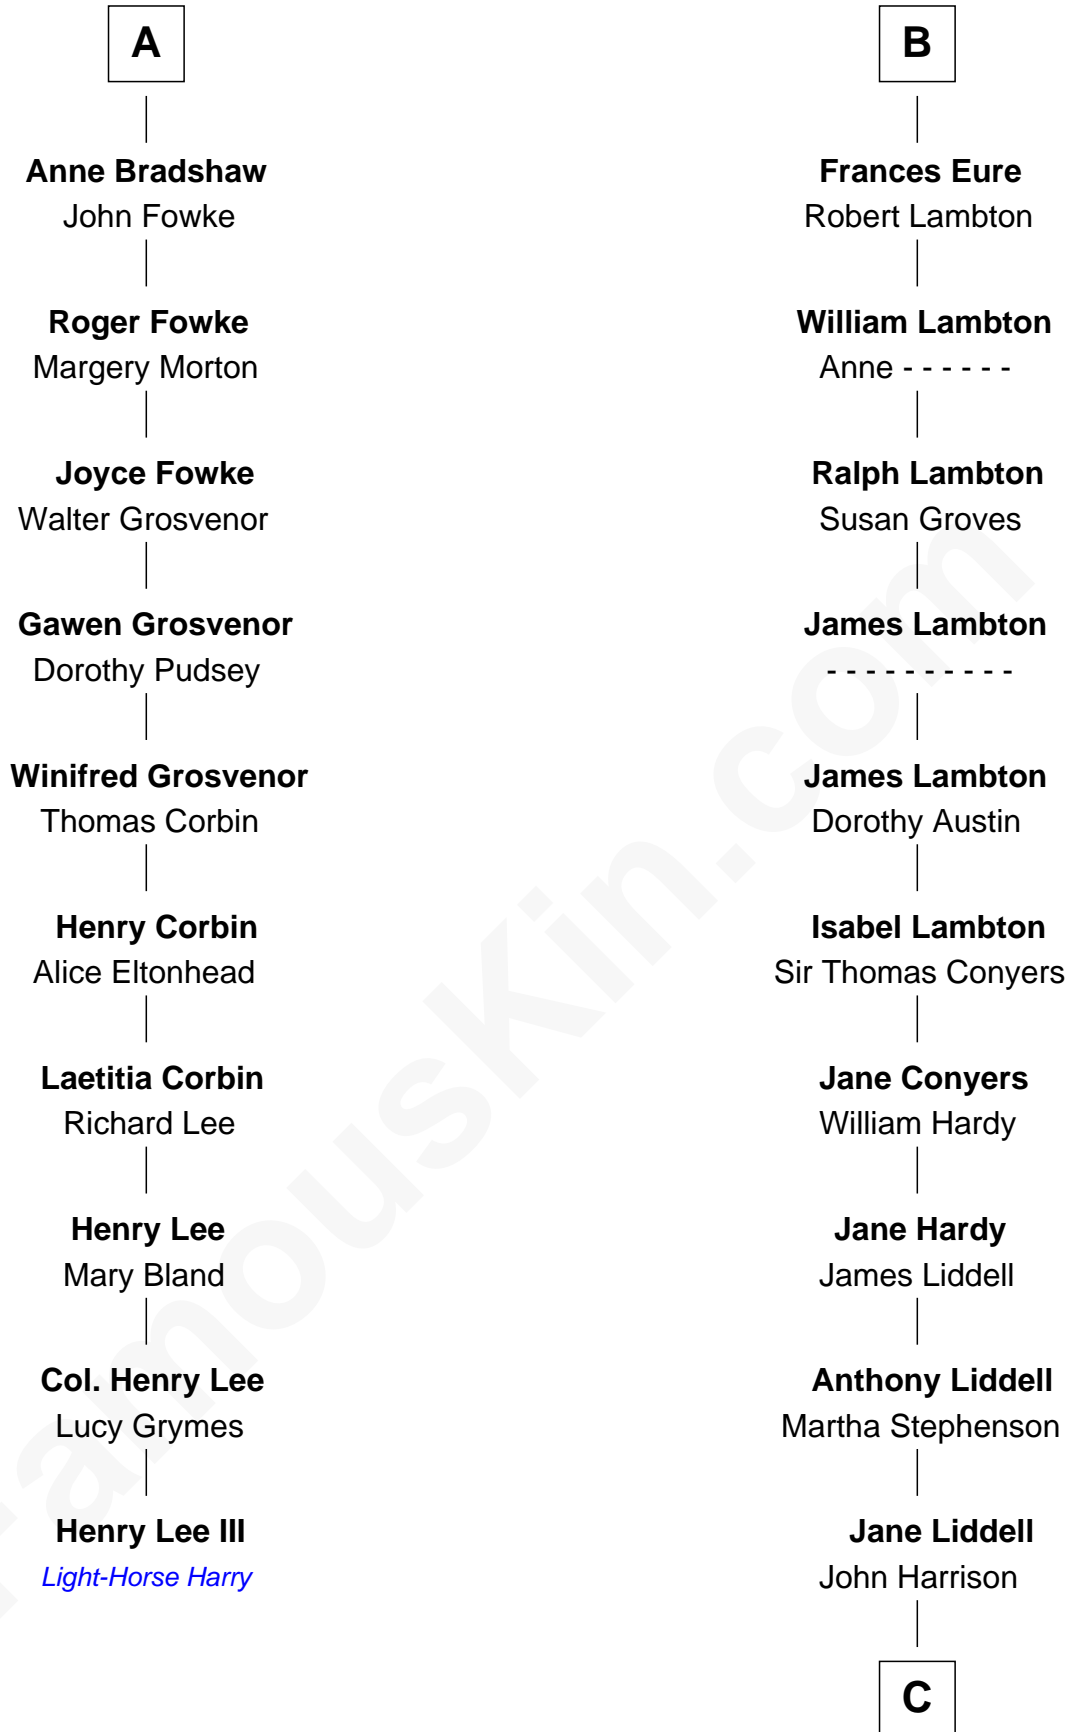

FamousKin.com Relationship Chart of

Henry Lee III

9th Governor of Virginia

16th cousin 5 times removed of

Catherine Middleton

Princess of Wales

John de Welles

Maud de Roos

Margery de Welles

Stephen le Scrope

Maude le Scrope

Sir Baldwin Freville

Joyce Freville

Sir Roger Aston

Sir Robert Aston

Isabel Brereton

Eleanor de Mowbray

Eudo de Welles

Maud de Greystoke

Sir Lionel de Welles

Joan de Waterton

Cecily de Welles

Sir Robert Willoughby

Sir Christopher Willoughby

Margaret Jenney

Elizabeth Willoughby

Sir William Eure

Sir Ralph Eure

Margery Bowes

B

C

John Harrison