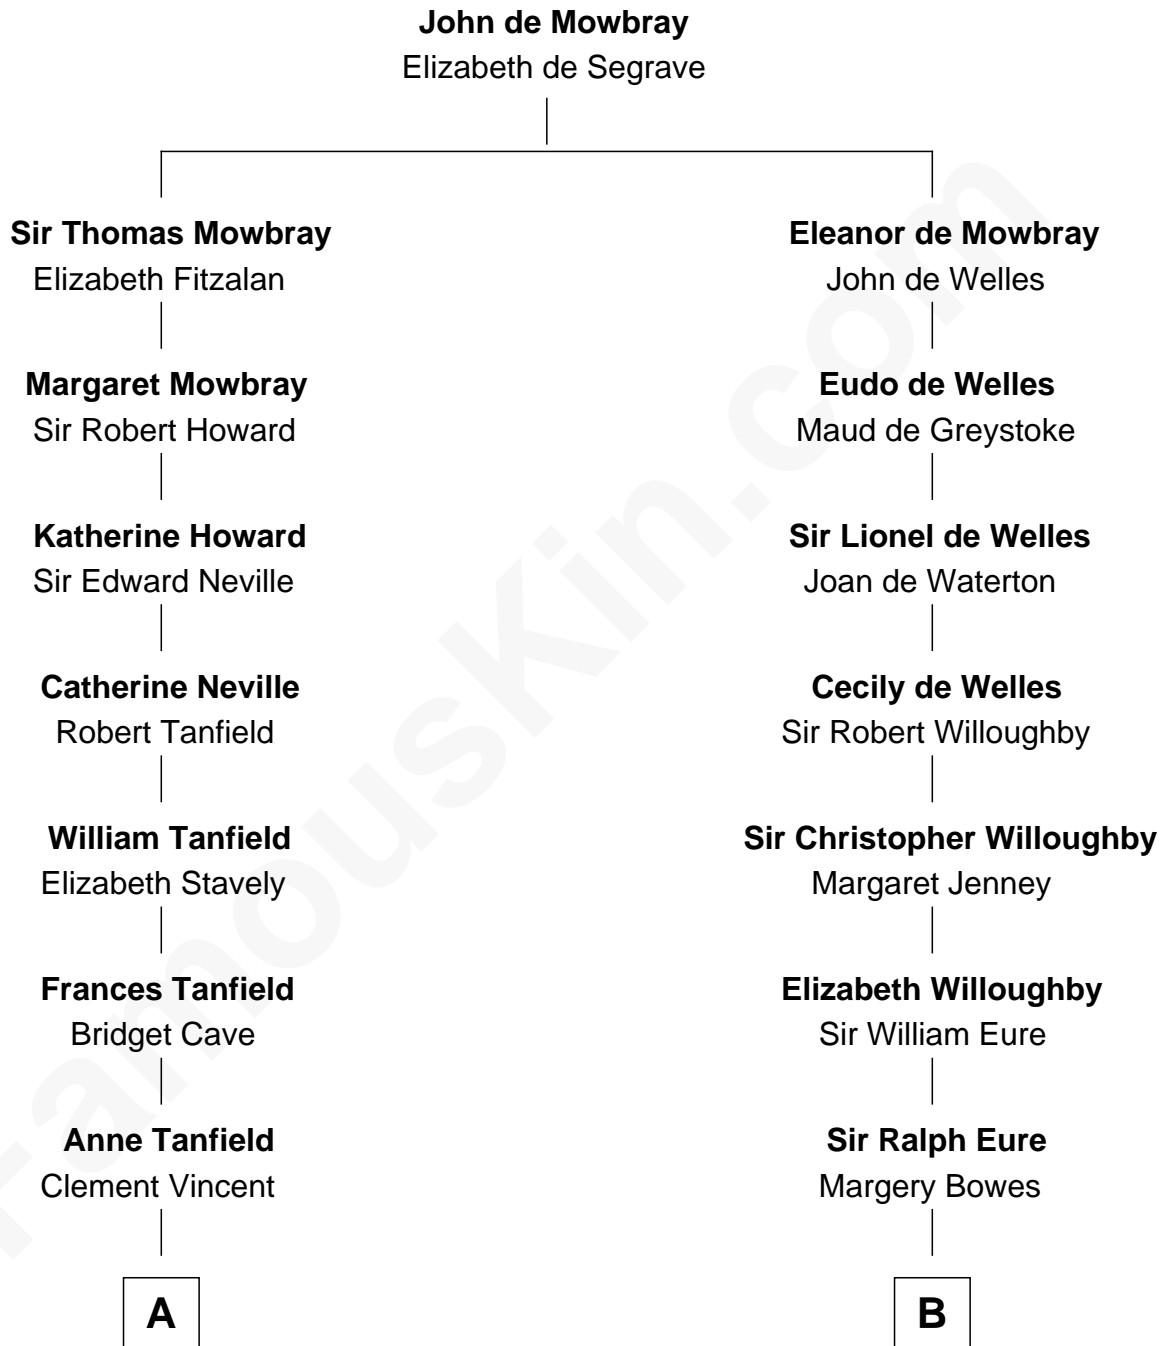

FamousKin.com

Relationship Chart of

Henry Lee III

9th Governor of Virginia

14th cousin 7 times removed of

Catherine Middleton

Princess of Wales

C

John Harrison

Jane Hill

Thomas Harrison

Elizabeth Mary Temple

Dorothy Harrison

Ronald John James Goldsmith

Carole Elizabeth Goldsmith

Michael Francis Middleton