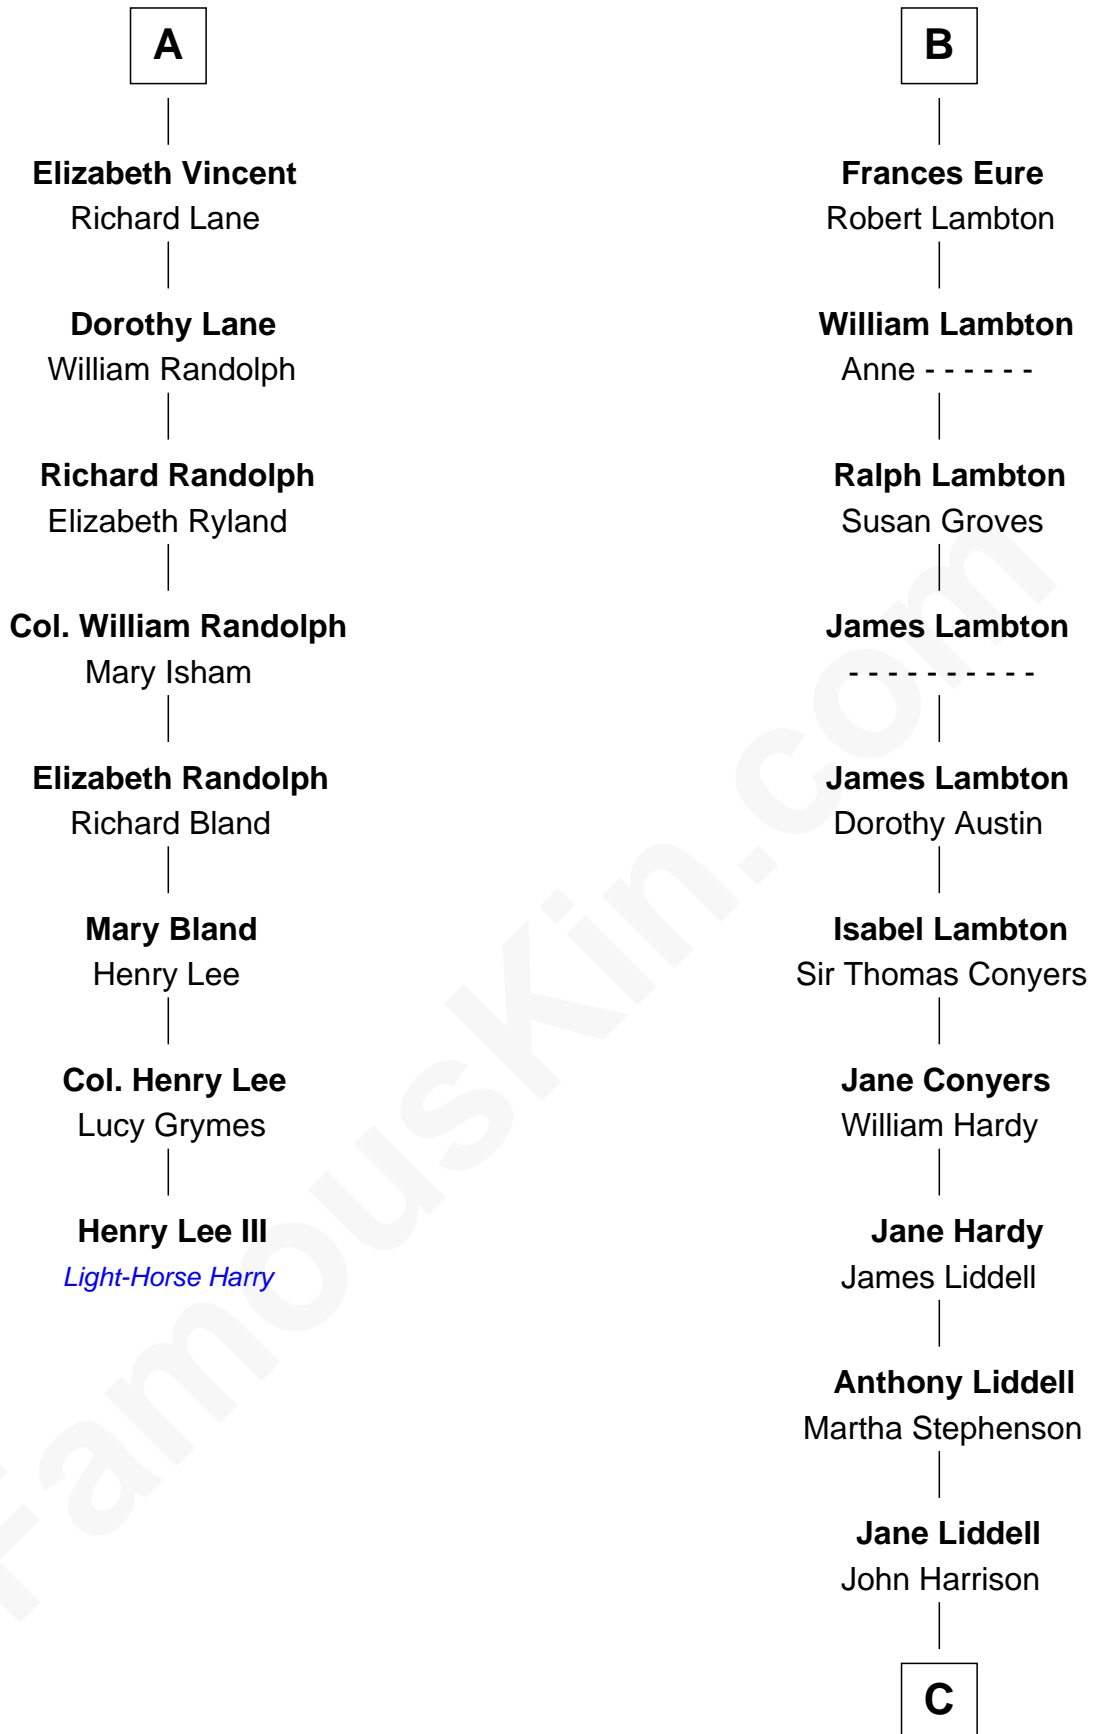

FamousKin.com

Relationship Chart of

Henry Lee III

9th Governor of Virginia

14th cousin 7 times removed of

Catherine Middleton

Princess of Wales

C

John Harrison

Jane Hill

Thomas Harrison

Elizabeth Mary Temple

Dorothy Harrison

Ronald John James Goldsmith

Carole Elizabeth Goldsmith

Michael Francis Middleton