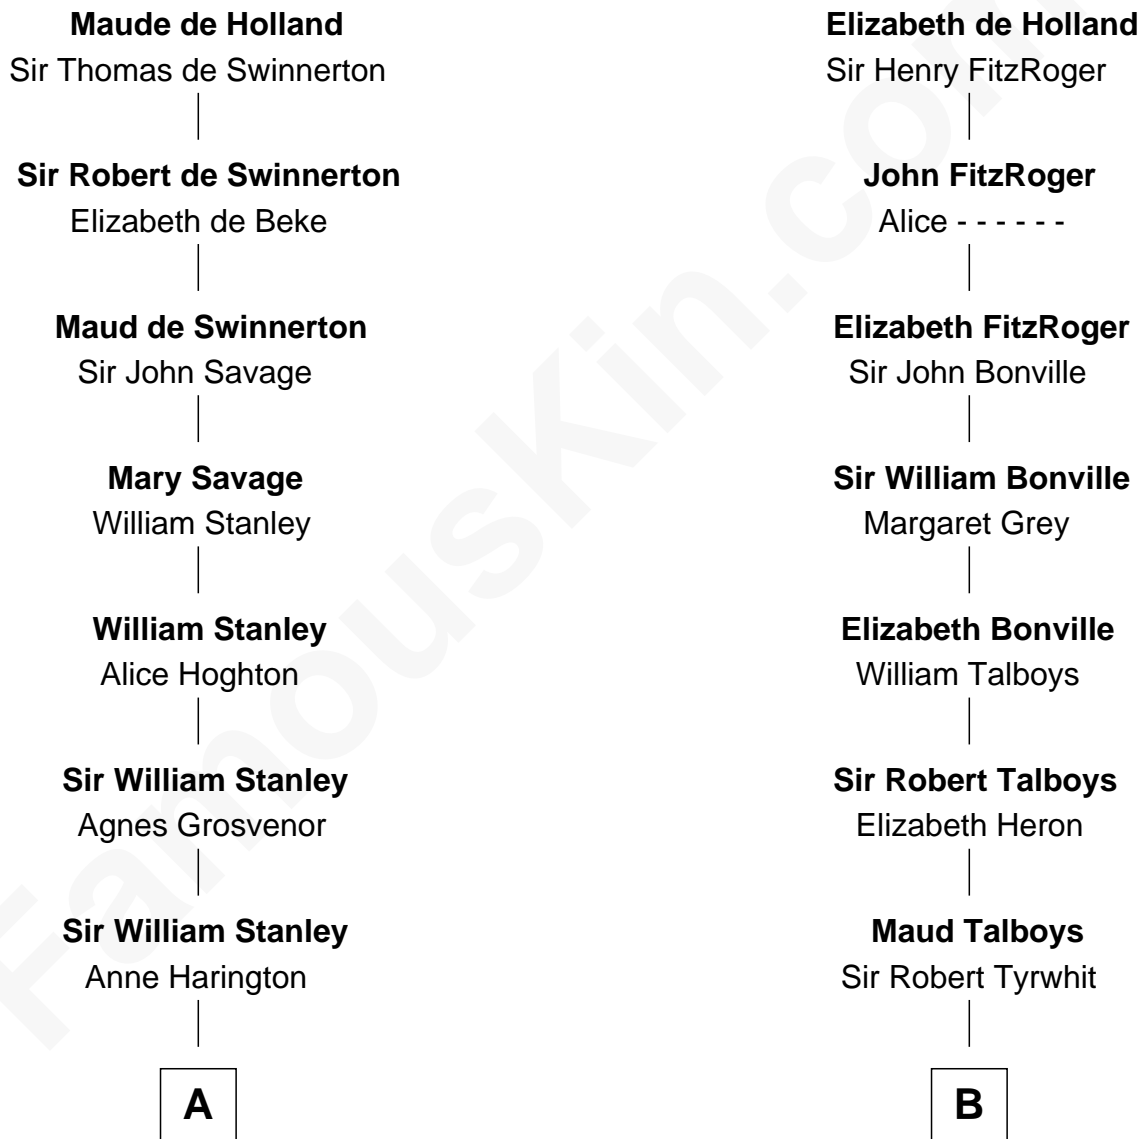

FamousKin.com

Relationship Chart of

Henry Lee III

9th Governor of Virginia

14th cousin 3 times removed of

William Rufus Day

36th U.S. Secretary of State

Sir Robert de Holland

Maude la Zouche

A

Peter Stanley
Cecily Tarleton

Anne Stanley
Edward Sutton

Anne Sutton
Richard Eltonhead

Alice Eltonhead
Henry Corbin

Laetitia Corbin
Richard Lee

Henry Lee
Mary Bland