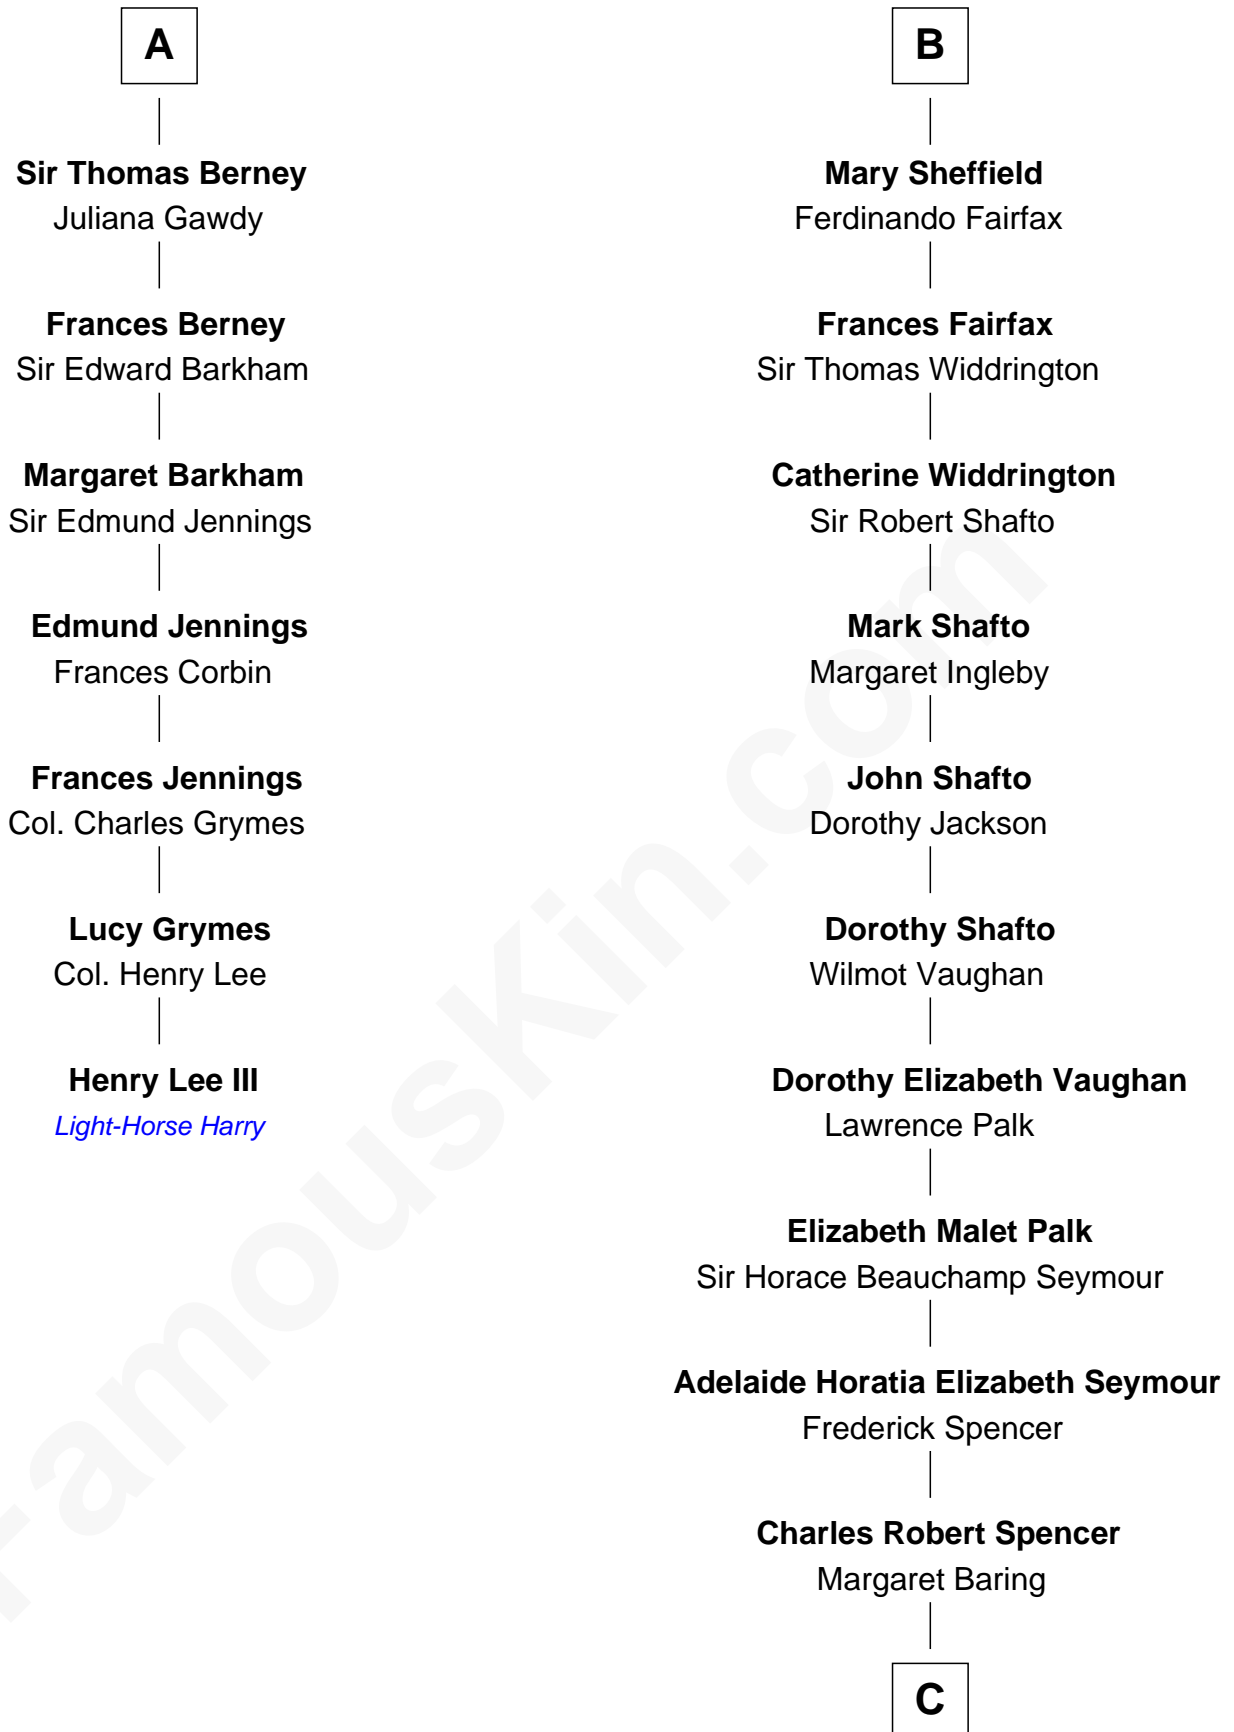

FamousKin.com Relationship Chart of

Henry Lee III

9th Governor of Virginia

13th cousin 7 times removed of

Prince Harry

Duke of Sussex

Sir Richard Sergeaux

Philippe Fitzalan

Elizabeth Sergeaux

Sir William Marney

Emma Marney

Sir Thomas Tyrrell

Humphrey Tyrrell

Isabel Helion

Anne Tyrrell

Sir Roger Wentworth

Edmund Sheffield

Sir John Sheffield

Douglas Howard

Edmund Sheffield

Ursula Tyrwhitt

B

C

Albert Edward John Spencer

Cynthia Elinor Beatrix Hamilton

Edward John Spencer

Frances Ruth Burke Roche

Princess Diana Frances Spencer

Charles III, King of the United Kingdom

Prince Harry

Duke of Sussex

FamousKin.com