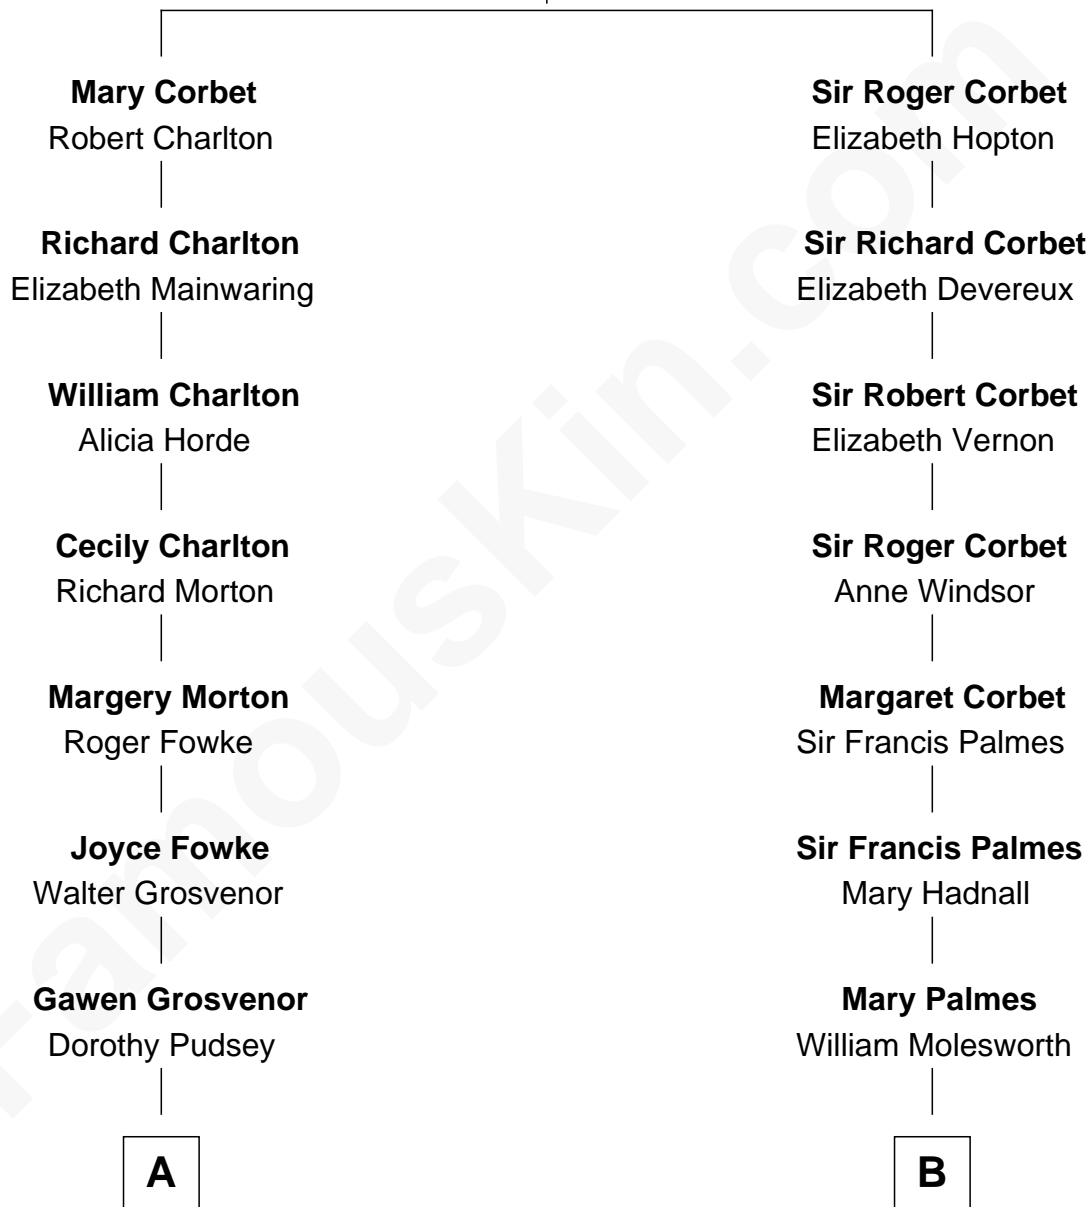

FamousKin.com Relationship Chart of

Henry Lee III

9th Governor of Virginia

12th cousin 6 times removed of

Prince Harry

Duke of Sussex

Sir Robert Corbet

Margaret - - - - -

C

Princess Diana Frances Spencer
Charles III, King of the United Kingdom

Prince Harry
Duke of Sussex

FamousKin.com