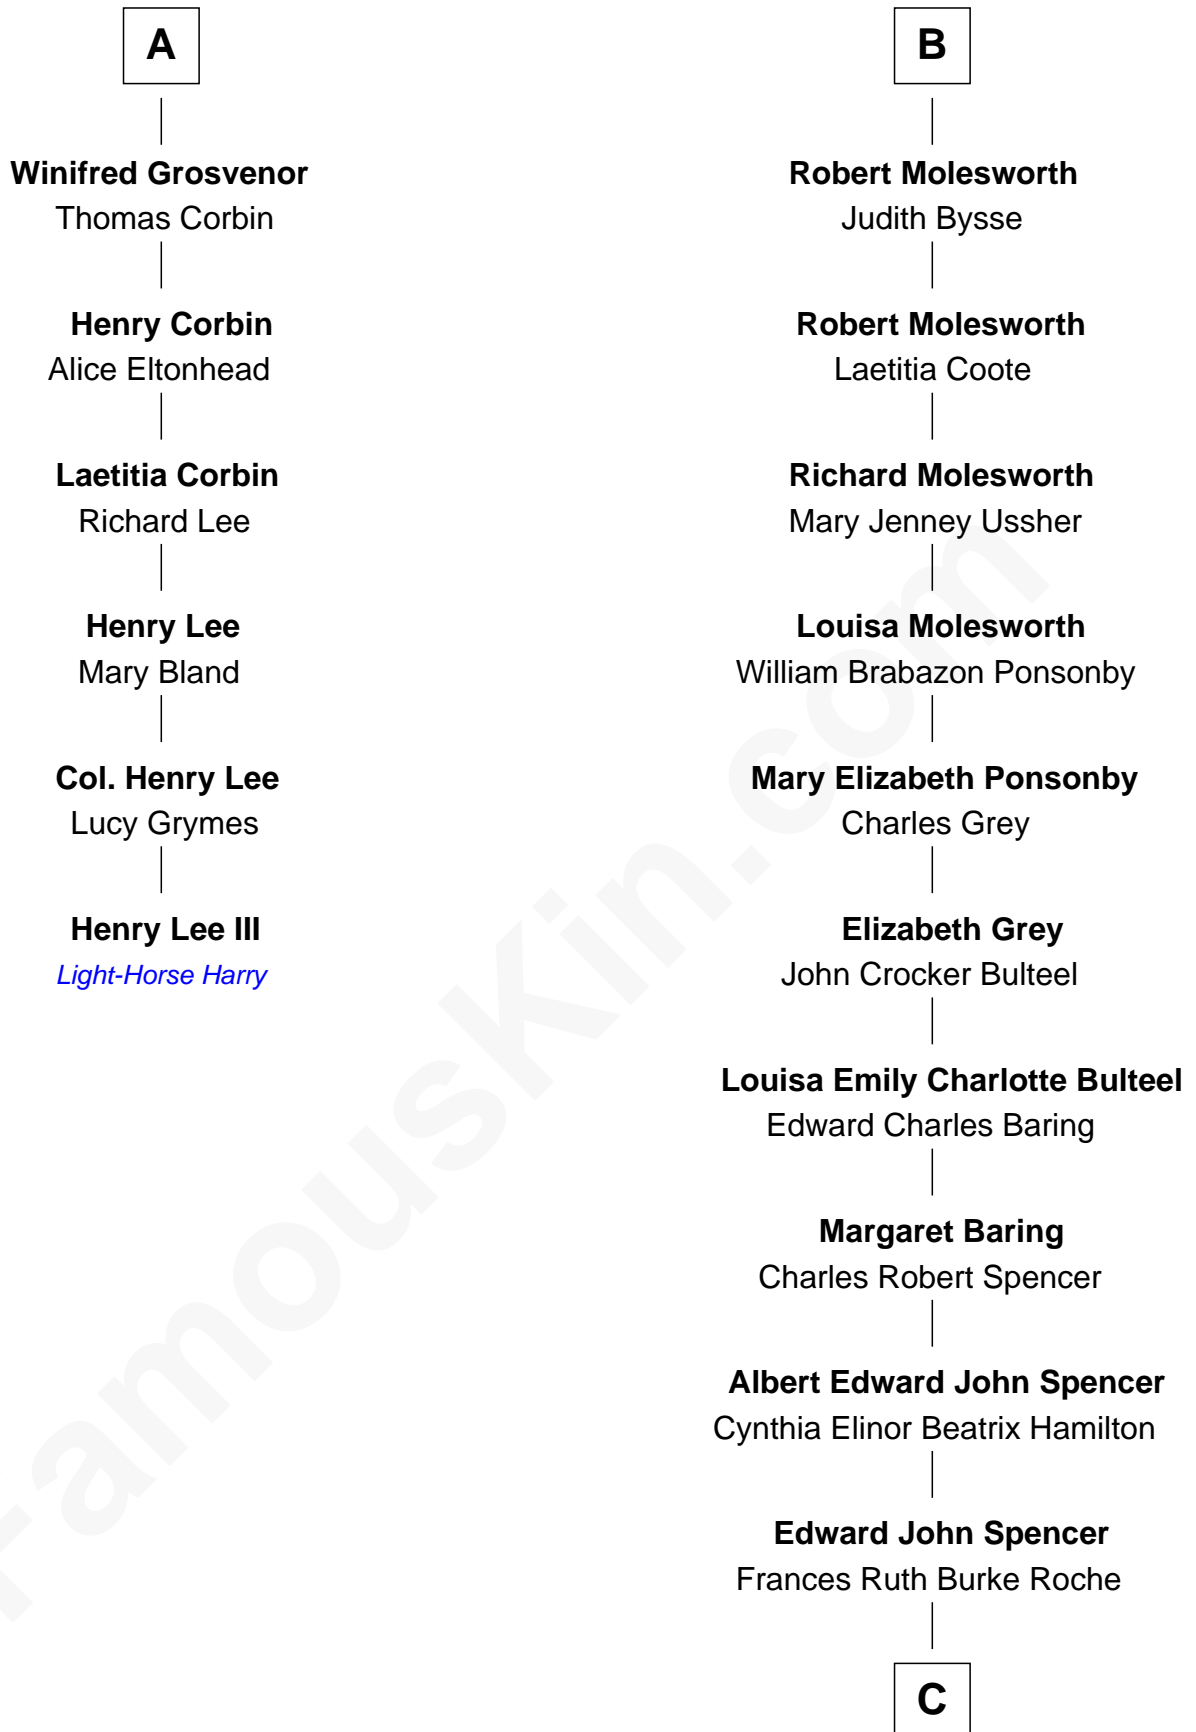

FamousKin.com Relationship Chart of

Henry Lee III

9th Governor of Virginia

12th cousin 6 times removed of

Prince Harry

Duke of Sussex

Sir Robert Corbet

Margaret - - - - -

C

Princess Diana Frances Spencer
Charles III, King of the United Kingdom

Prince Harry
Duke of Sussex

FamousKin.com