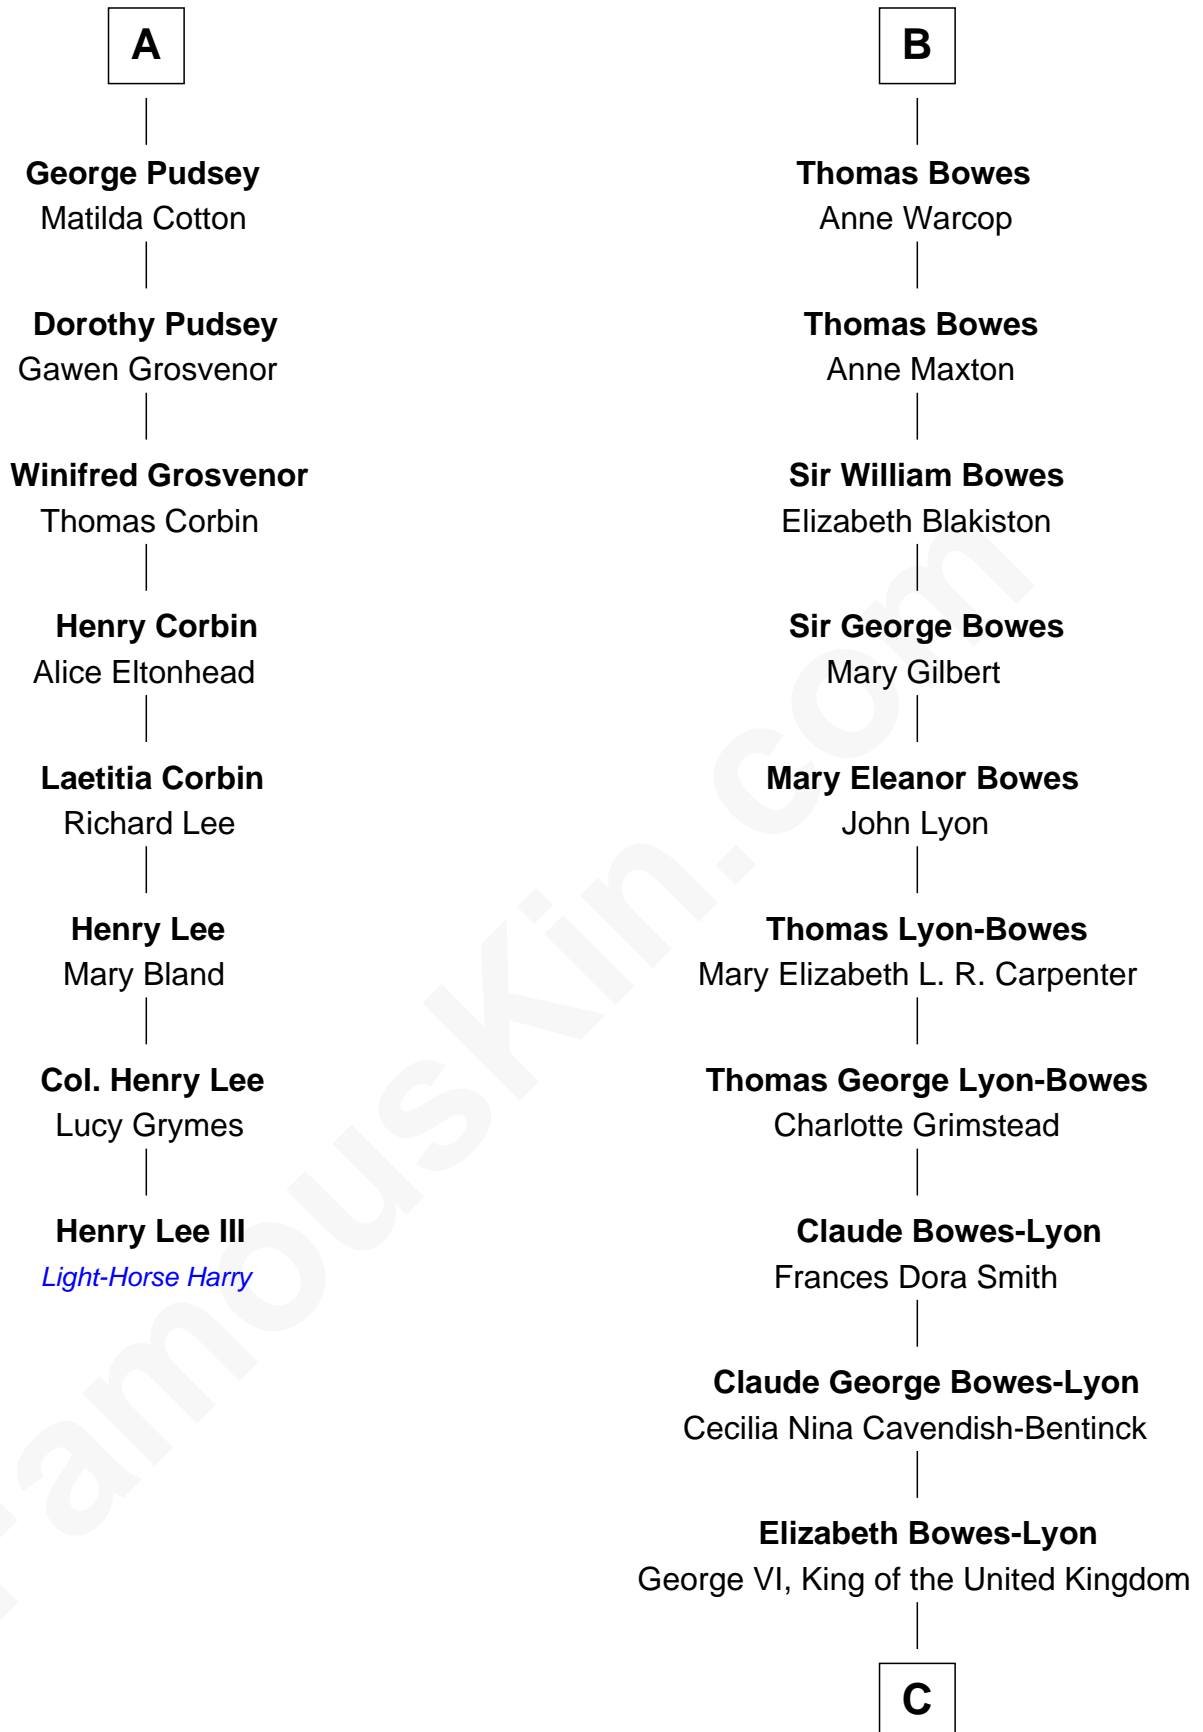

FamousKin.com Relationship Chart of

Henry Lee III

9th Governor of Virginia

14th cousin 5 times removed of

Prince Harry

Duke of Sussex

Sir Ralph Eure

*with wife
Isabel de Atholl*

William Aske

Rowland Pudsey

Edith Hare

Roger Aske

Margery Sedgwick

William Pudsey

Eleanor Montfort

Elizabeth Aske

Richard Bowes

Robert Pudsey

Eleanor Harman

Sir George Bowes

Jane Talbot

A

B

C