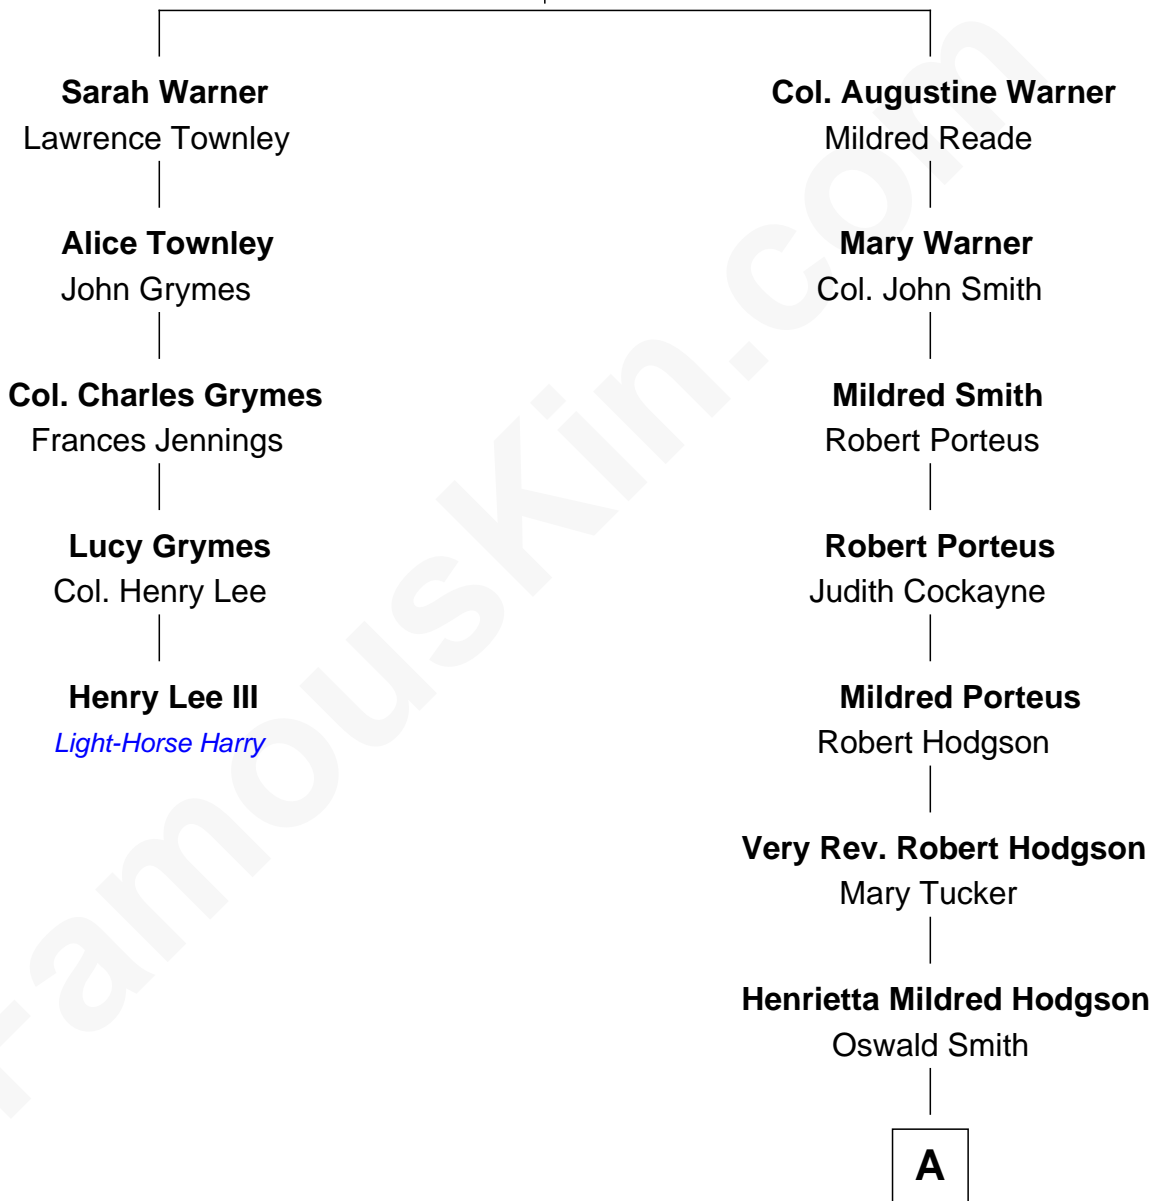

FamousKin.com Relationship Chart of

Henry Lee III

9th Governor of Virginia

4th cousin 8 times removed of

Prince Harry

Duke of Sussex

Augustine Warner

Mary Townley

A

Frances Dora Smith

Claude Bowes-Lyon

Claude George Bowes-Lyon

Cecilia Nina Cavendish-Bentinck

Elizabeth Bowes-Lyon

George VI, King of the United Kingdom

Elizabeth II, Queen of the United Kingdom