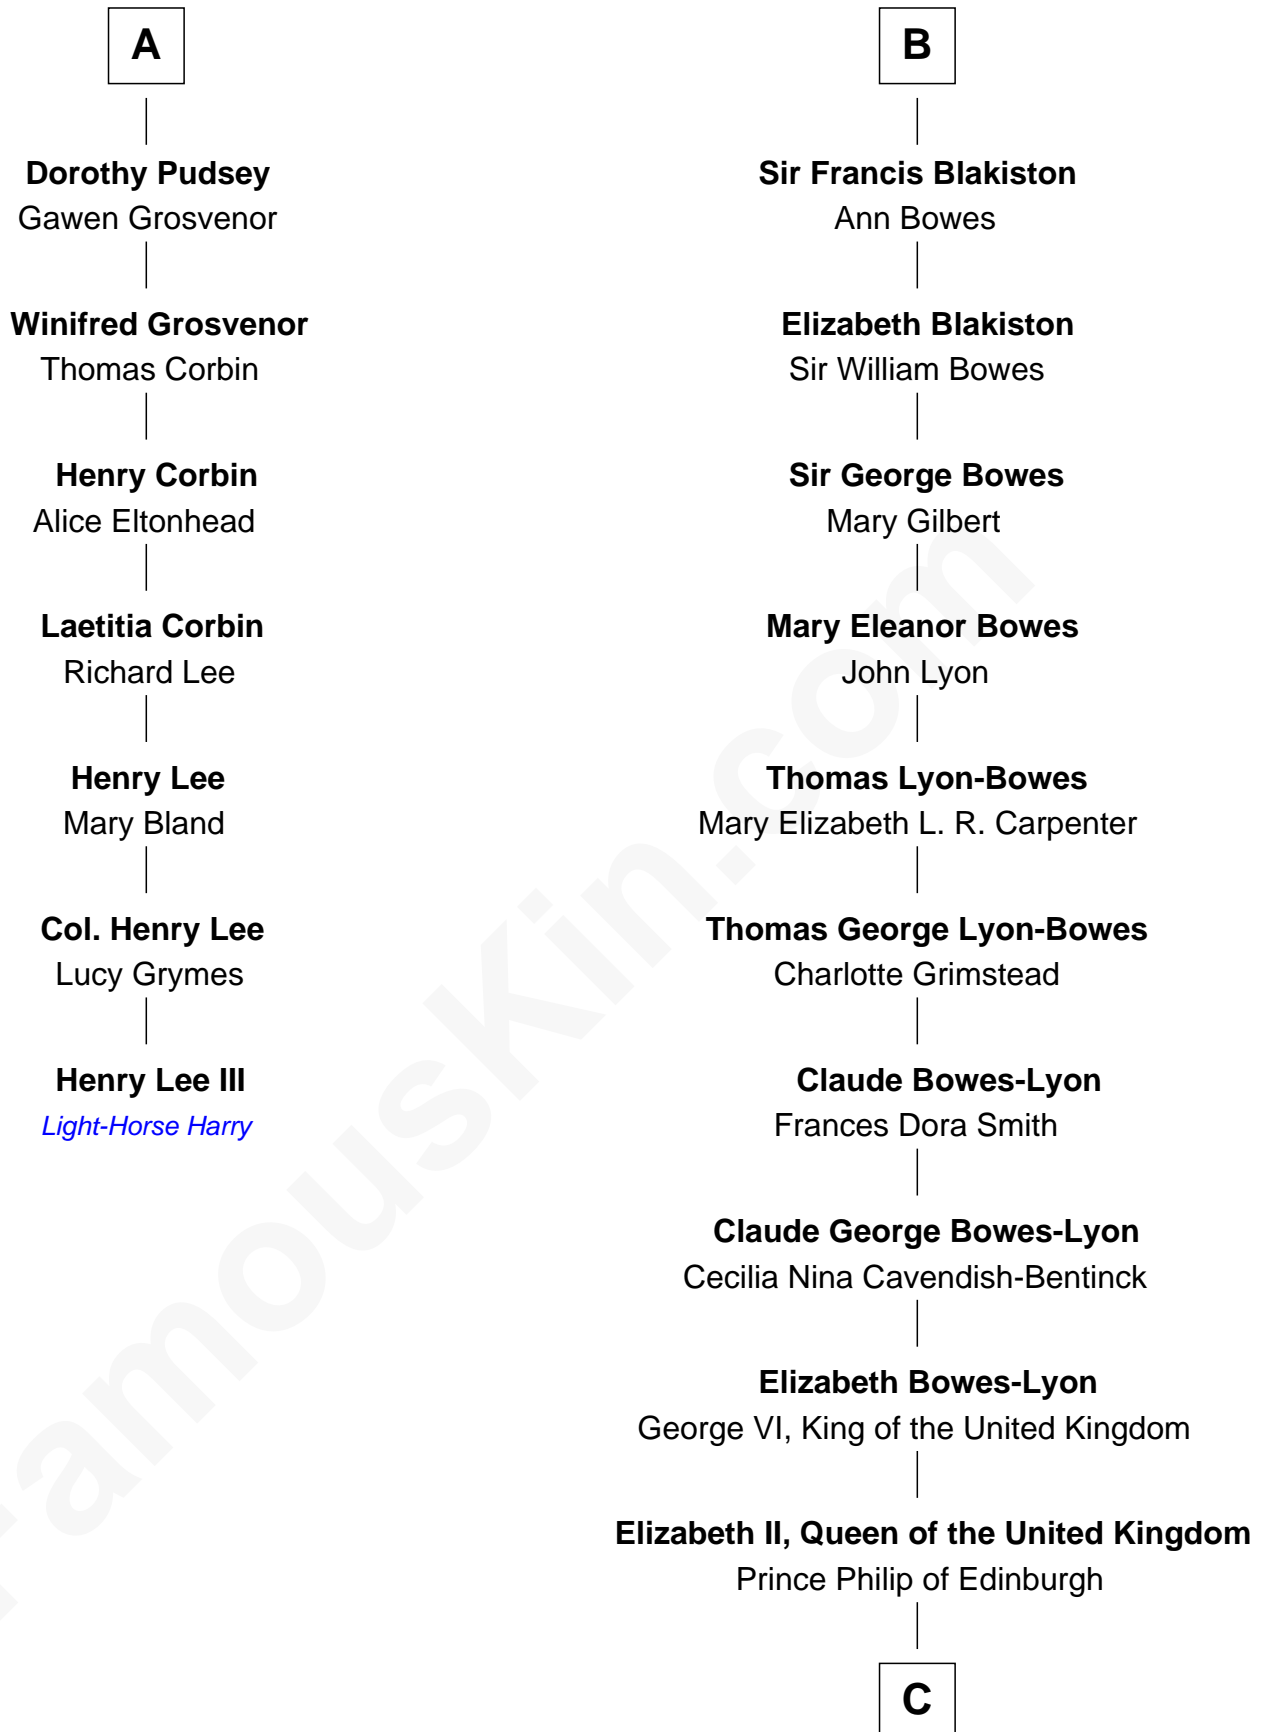

# FamousKin.com Relationship Chart of

**Henry Lee III**

*9th Governor of Virginia*

13th cousin 5 times removed of

**Prince Harry**

*Duke of Sussex*

**Eleanor Fitzhugh**

*with husband*  
*Sir Thomas Tunstall*

Edith Hare

**William Pudsey**

Eleanor Montfort

**Robert Pudsey**

Eleanor Harman

**George Pudsey**

Matilda Cotton

**A**

**Frances Eure**

Robert Lambton

**Jane Lambton**

Sir William Blakiston

**Sir Ralph Blakiston**

Margaret Fenwick

**B**

**C**

**Charles III, King of the United Kingdom**

Princess Diana Frances Spencer

**Prince Harry**

*Duke of Sussex*

FamousKin.com