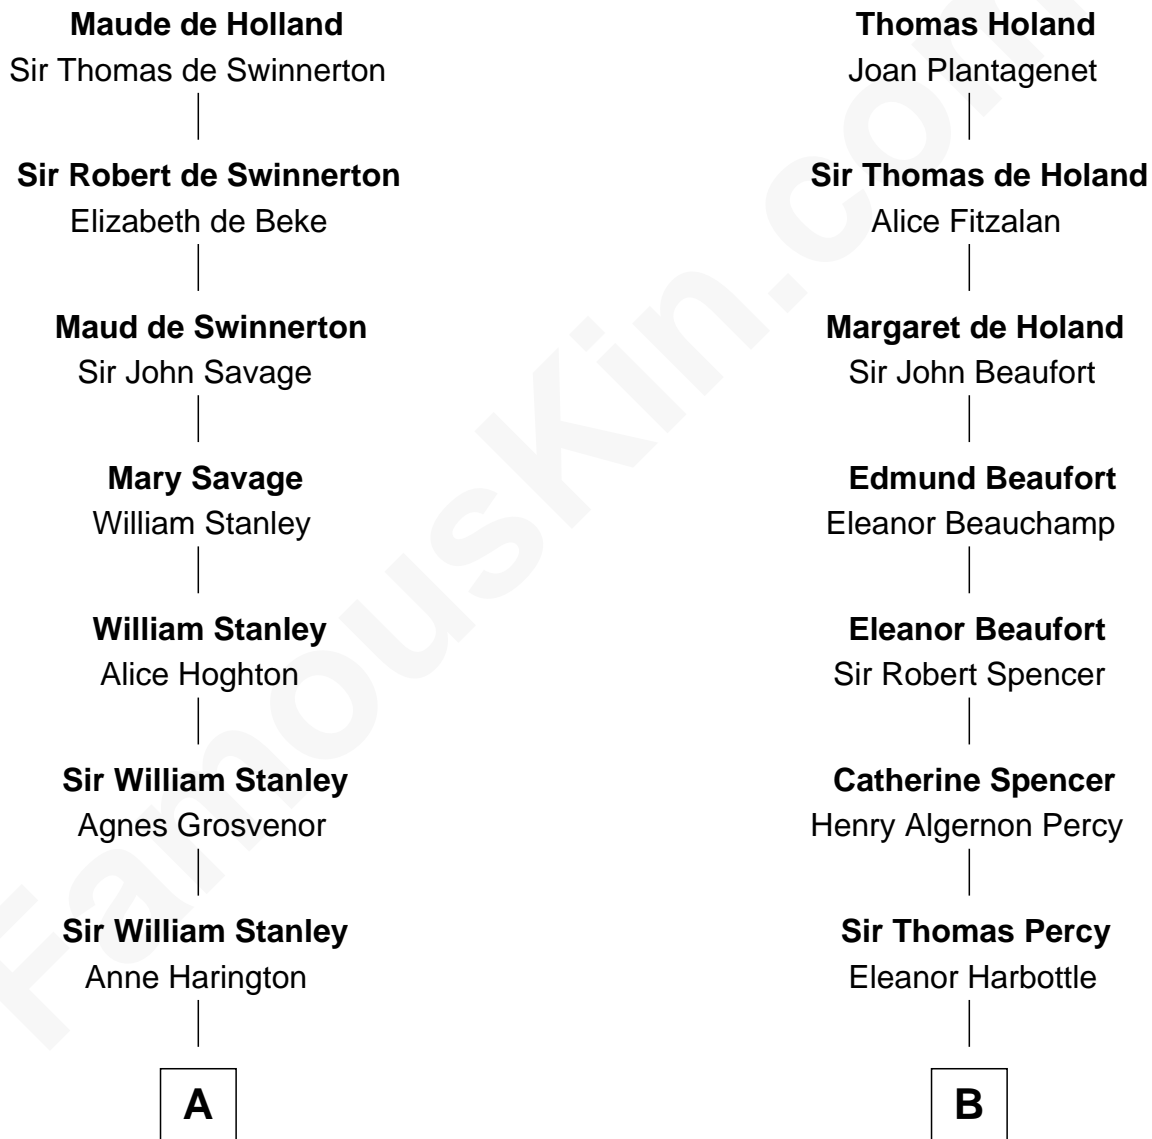

FamousKin.com Relationship Chart of

Henry Lee III

9th Governor of Virginia

14th cousin 7 times removed of

Prince Harry

Duke of Sussex

Sir Robert de Holland

Maude la Zouche

C

Charles Robert Spencer

Margaret Baring

Albert Edward John Spencer

Cynthia Elinor Beatrix Hamilton

Edward John Spencer

Frances Ruth Burke Roche

Princess Diana Frances Spencer