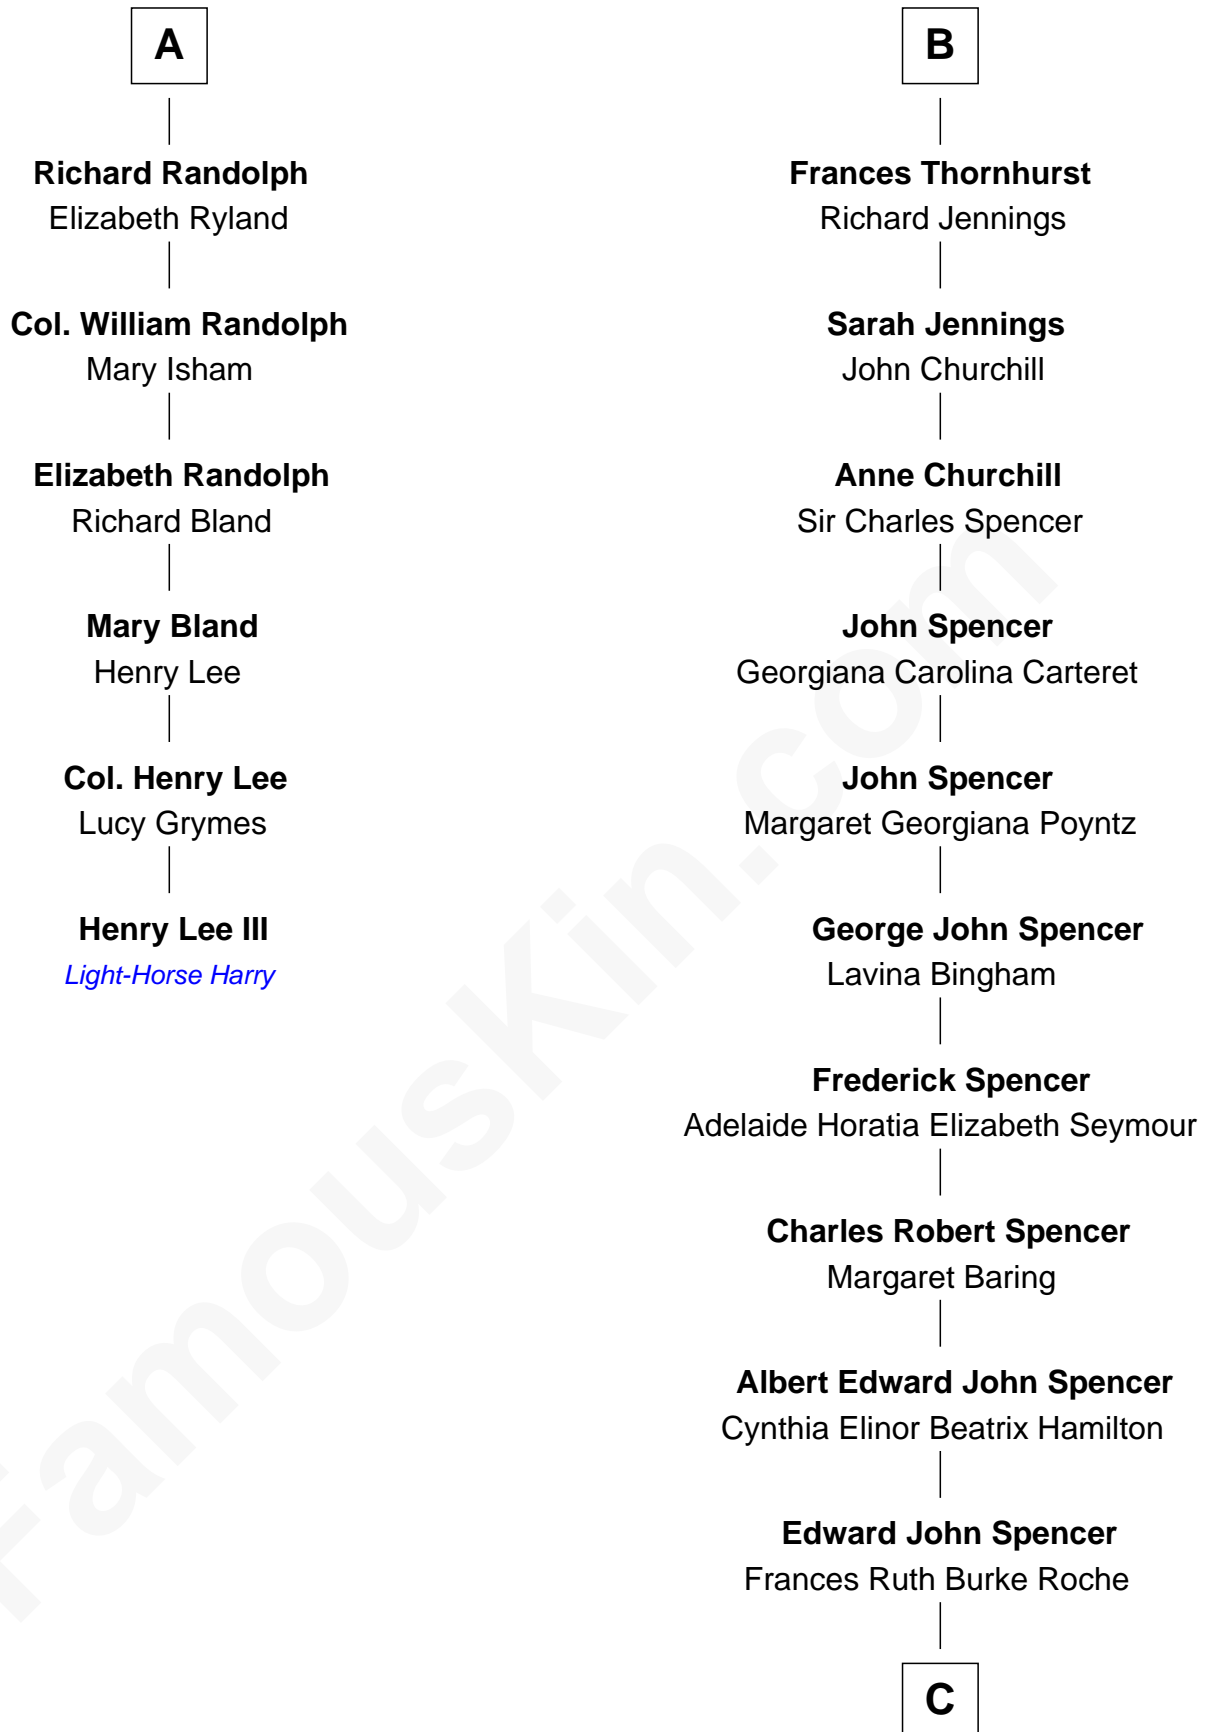

# FamousKin.com Relationship Chart of

**Henry Lee III**

*9th Governor of Virginia*

12th cousin 6 times removed of

**Prince Harry**

*Duke of Sussex*

**Sir Robert Howard**

Margaret Mowbray

**Anne Tanfield**

Clement Vincent

**Elizabeth Vincent**

Richard Lane

**Dorothy Lane**

William Randolph

**A**

**Sir John Howard**

Katherine Moleyns

**Sir Thomas Howard**

Elizabeth Tilney

**Thomas Howard**

Elizabeth Stafford

**Thomas Howard**

Gertrude Lyte

**Charles Lyte-Howard**

Roberta Webb

**Anne Lyte-Howard**

Sir William Thornhurst

**Sir Gifford Thornhurst**

Susanna Temple

**B**

**C**

**Princess Diana Frances Spencer**  
Charles III, King of the United Kingdom