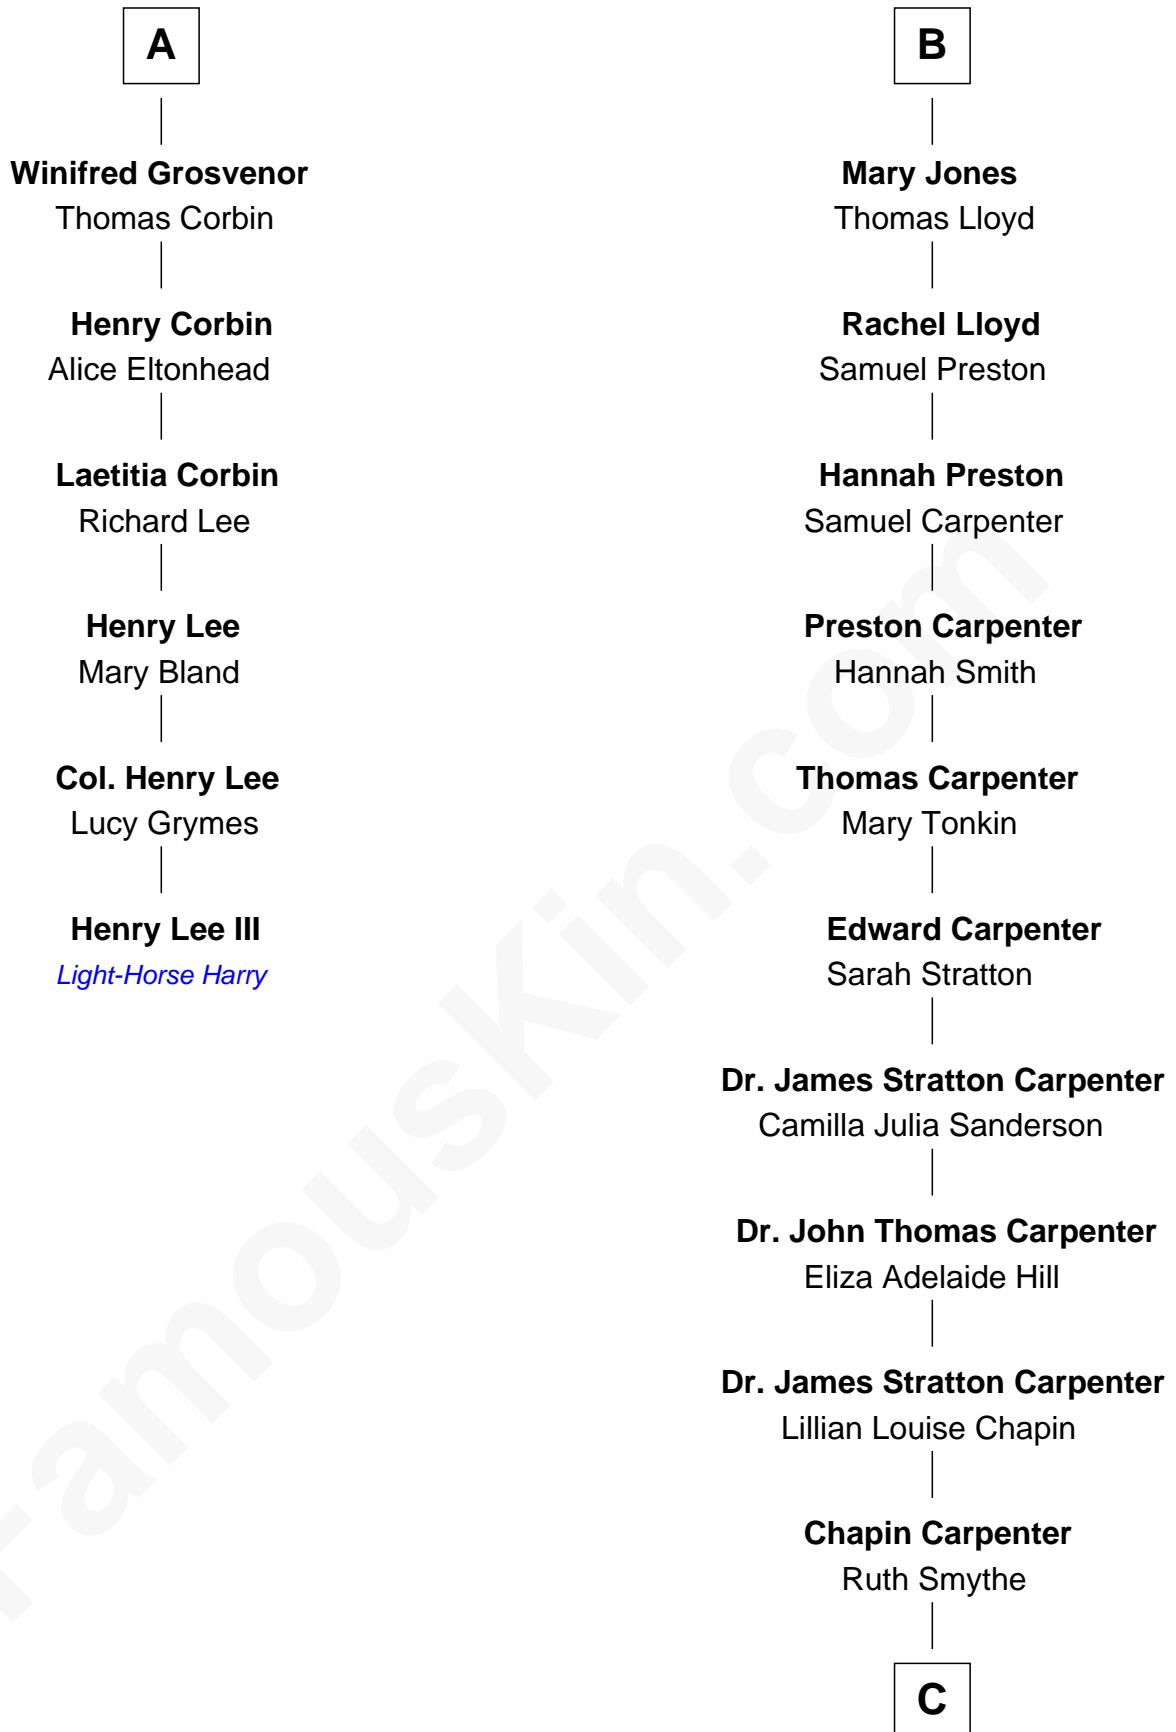

# FamousKin.com Relationship Chart of

**Henry Lee III**

*9th Governor of Virginia*

12th cousin 6 times removed of

**Mary Chapin Carpenter**

*Singer and Songwriter*

**Sir Robert Corbet**

Margaret - - - - -

C

Chapin Carpenter  
Mary Bowie Robertson

Mary Chapin Carpenter  
*Singer and Songwriter*

FamousKin.com