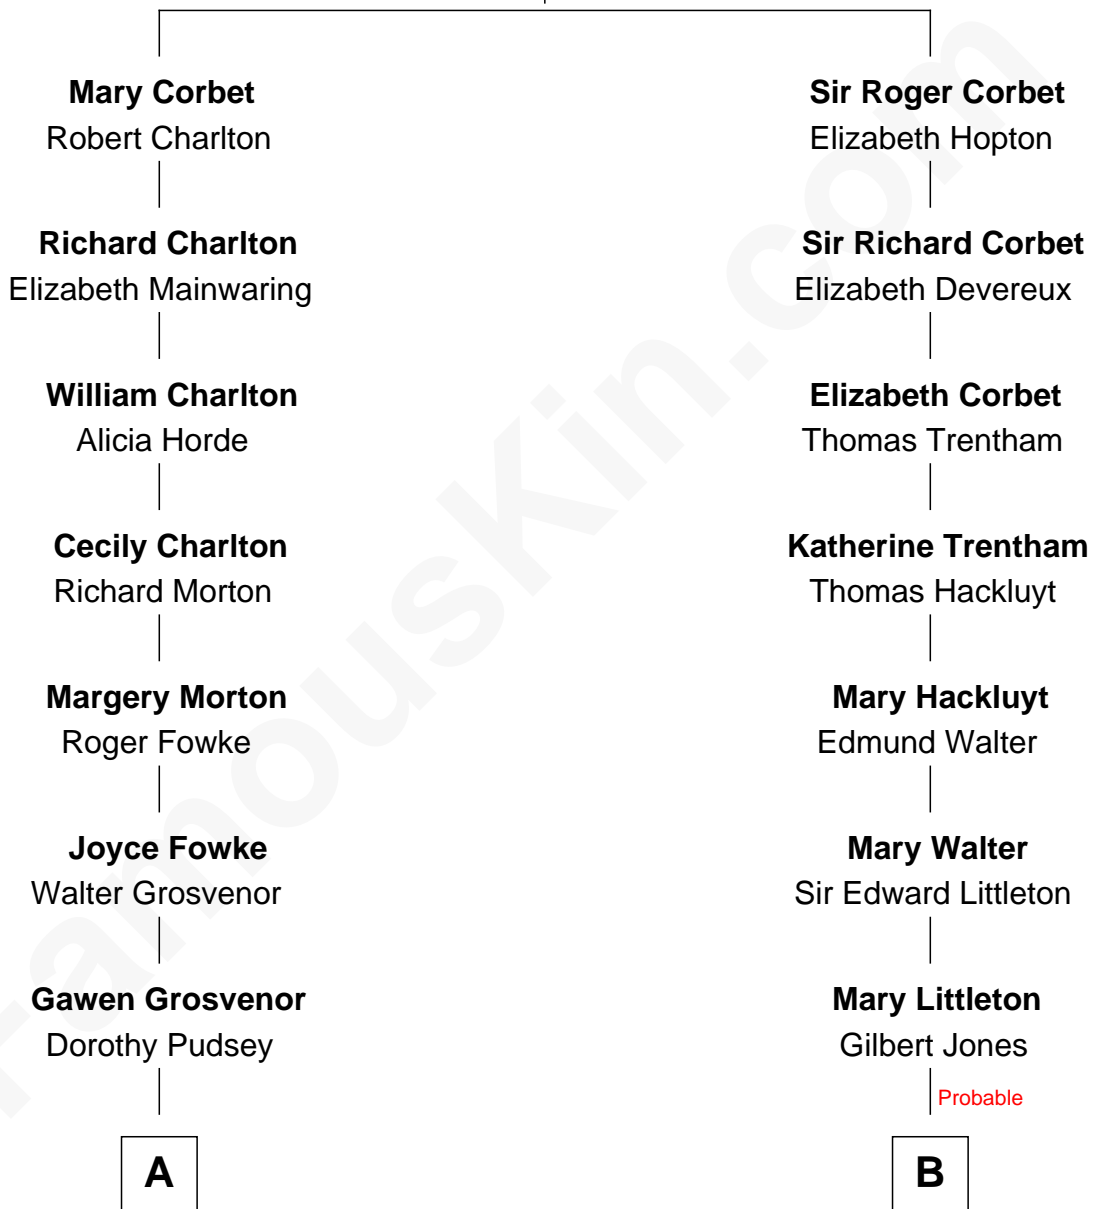

# FamousKin.com Relationship Chart of

**Henry Lee III**

*9th Governor of Virginia*

12th cousin 6 times removed of

**Mary Chapin Carpenter**

*Singer and Songwriter*

**Sir Robert Corbet**

Margaret - - - - -