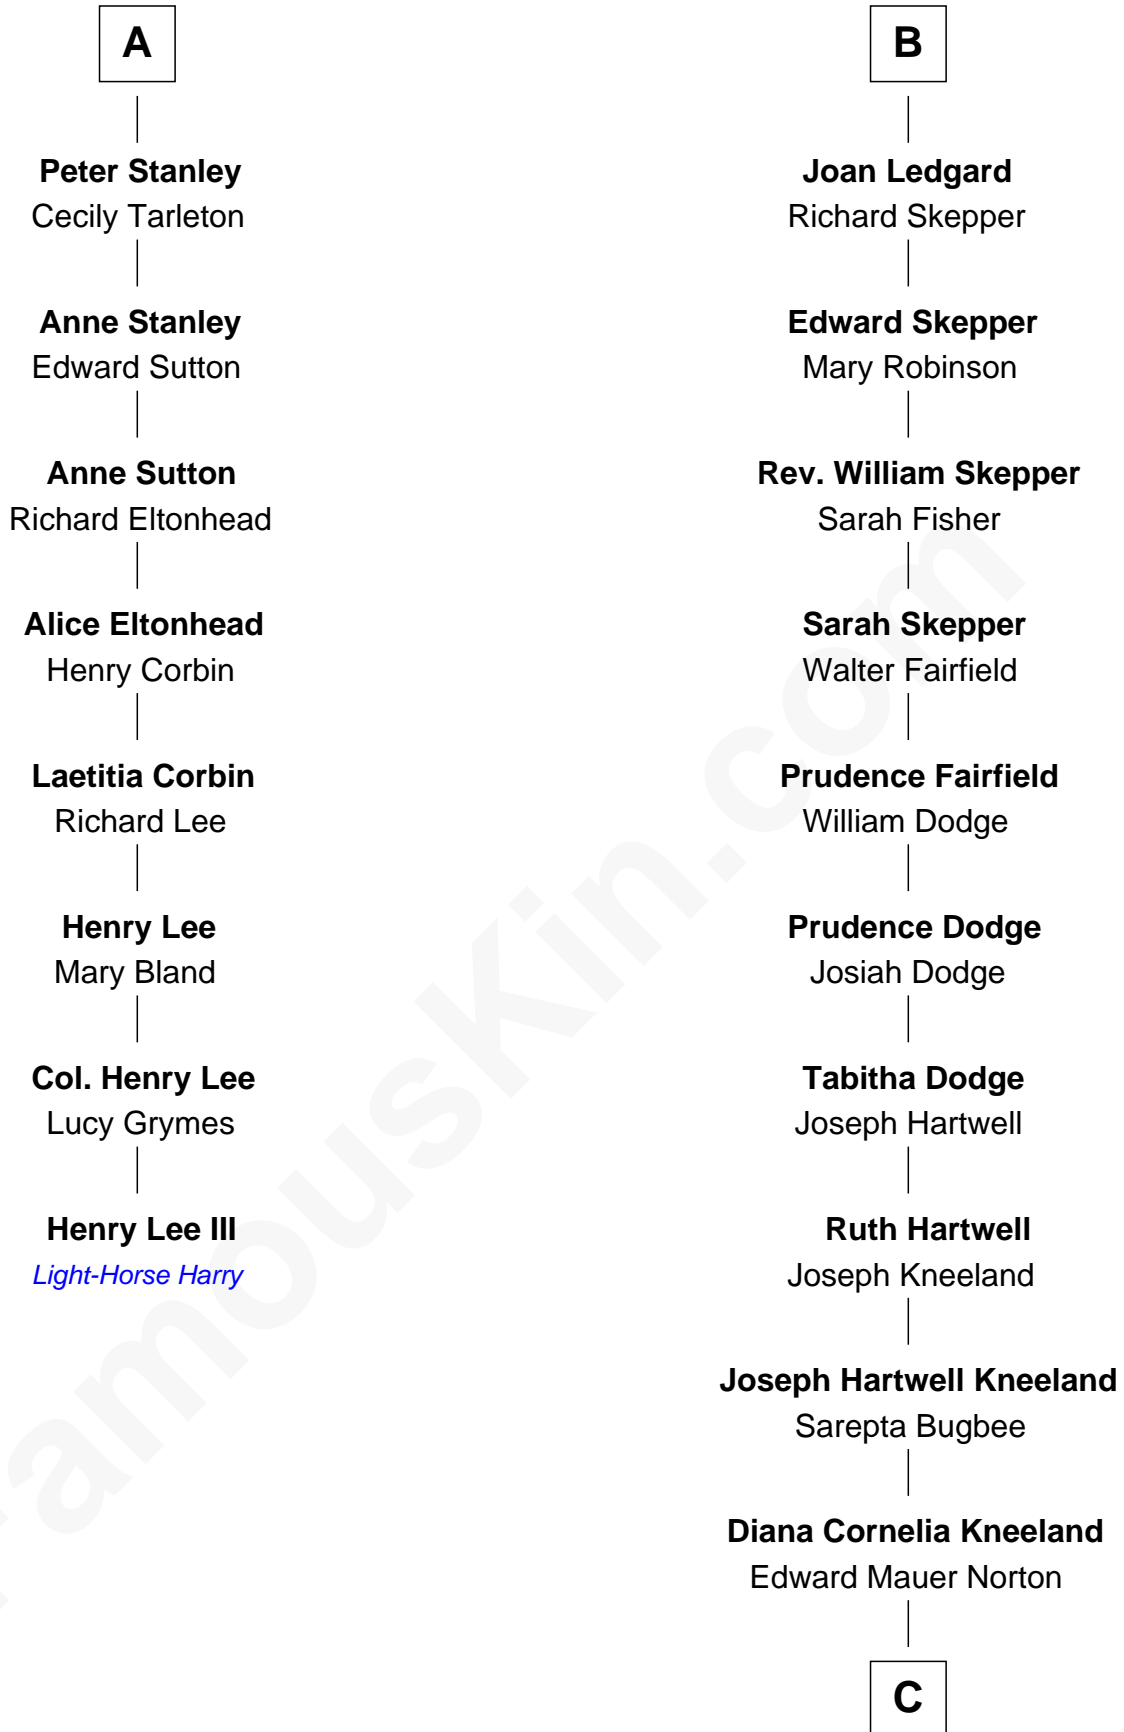

FamousKin.com Relationship Chart of

Henry Lee III

9th Governor of Virginia

14th cousin 7 times removed of

Edward Norton

Movie Actor

Ralph de Stafford

with wife
Katherine de Hastang

Michael de la Pole

Maud de Swinnerton

Sir John Savage

Isabel de la Pole

Thomas Morley

Mary Savage

William Stanley

Anne Morley

Joan de la See

Sir William Stanley

Anne Harington

Isabel Hildyard

Ralph Legard

A

B

C

Seneca Hughes Norton

Josephine E. Weis

Edward Mower Norton

Alice C. Baals

Edward Mower Norton

Betty Kent Harrison

Edward Mower Norton

Lydia Robinson Rouse