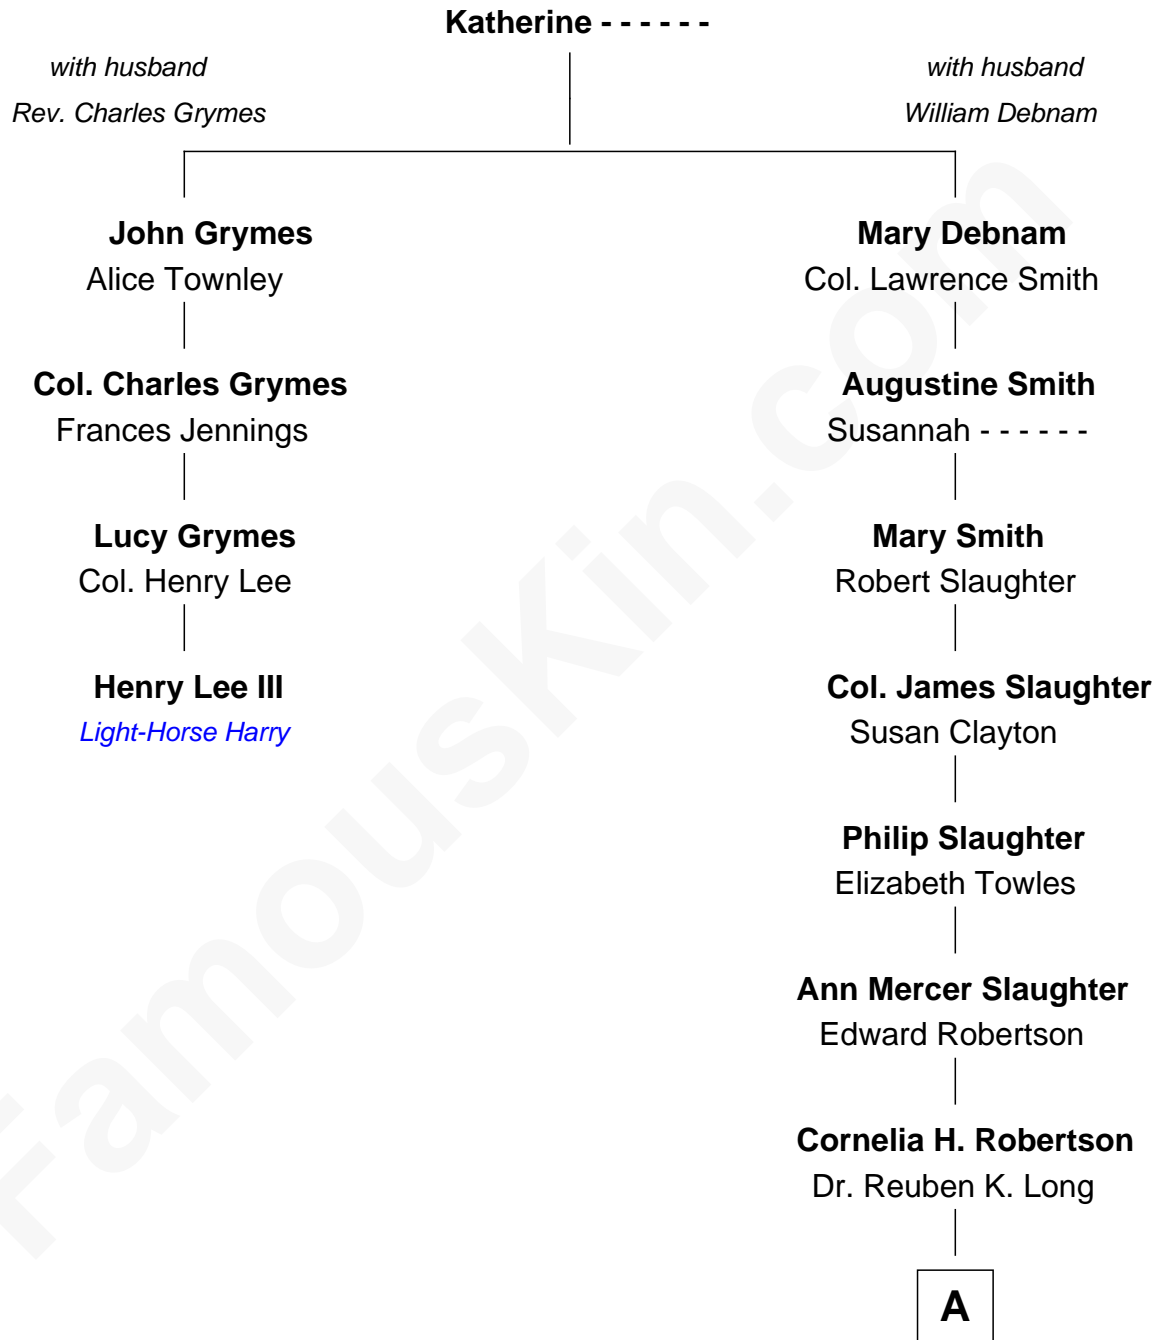

FamousKin.com Relationship Chart of

Henry Lee III

9th Governor of Virginia

3rd cousin 8 times removed of

Edward Norton

Movie Actor

A

Mary Mercer Long
Dr. Henry Wilson Somerville

Cornelia Long Somerville
Joseph Kent Harrison

Betty Kent Harrison
Edward Mower Norton

Edward Mower Norton
Lydia Robinson Rouse

Edward Norton
Movie Actor