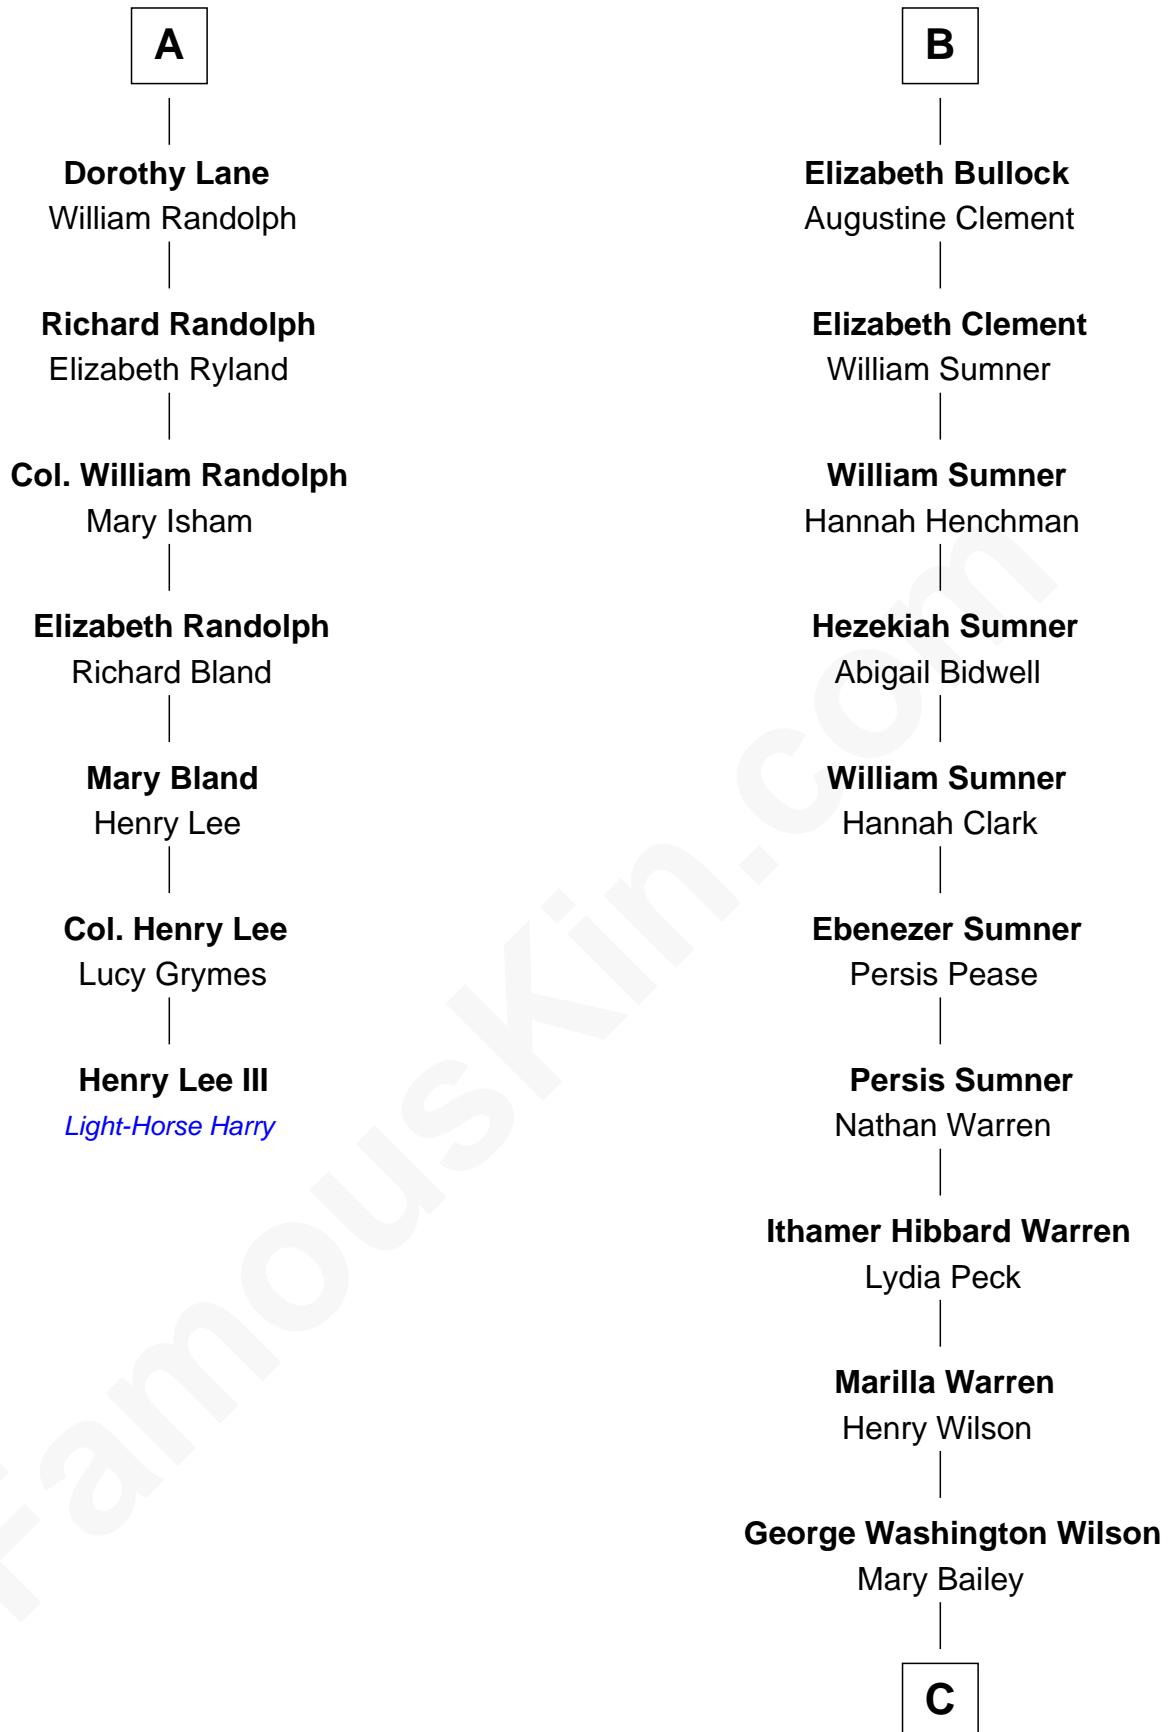

# FamousKin.com Relationship Chart of

**Henry Lee III**

*9th Governor of Virginia*

13th cousin 8 times removed of

**Kevin Love**

*NBA All-Star Player*

**Sir John Howard**

*with wife  
Alice Tendring*

*with wife  
Margaret de Plaiz*

**Sir Robert Howard**  
Margaret Mowbray

**Sir John Howard**  
Joan Walton

**Katherine Howard**  
Sir Edward Neville

**Elizabeth Howard**  
Sir John de Vere

**Catherine Neville**  
Robert Tanfield

**Joan de Vere**  
Sir William Norreys

**William Tanfield**  
Elizabeth Stavely

**Margaret Norreys**  
Gilbert Bullock

**Frances Tanfield**  
Bridget Cave

**Thomas Bullock**  
Alice Kingsmill

**Anne Tanfield**  
Clement Vincent

**Richard Bullock**  
Alice Berrington

**Elizabeth Vincent**  
Richard Lane

**William Bullock**  
-----

**A**

**B**

**C**

**William Henry Wilson**

Alta Lenora Chitwood